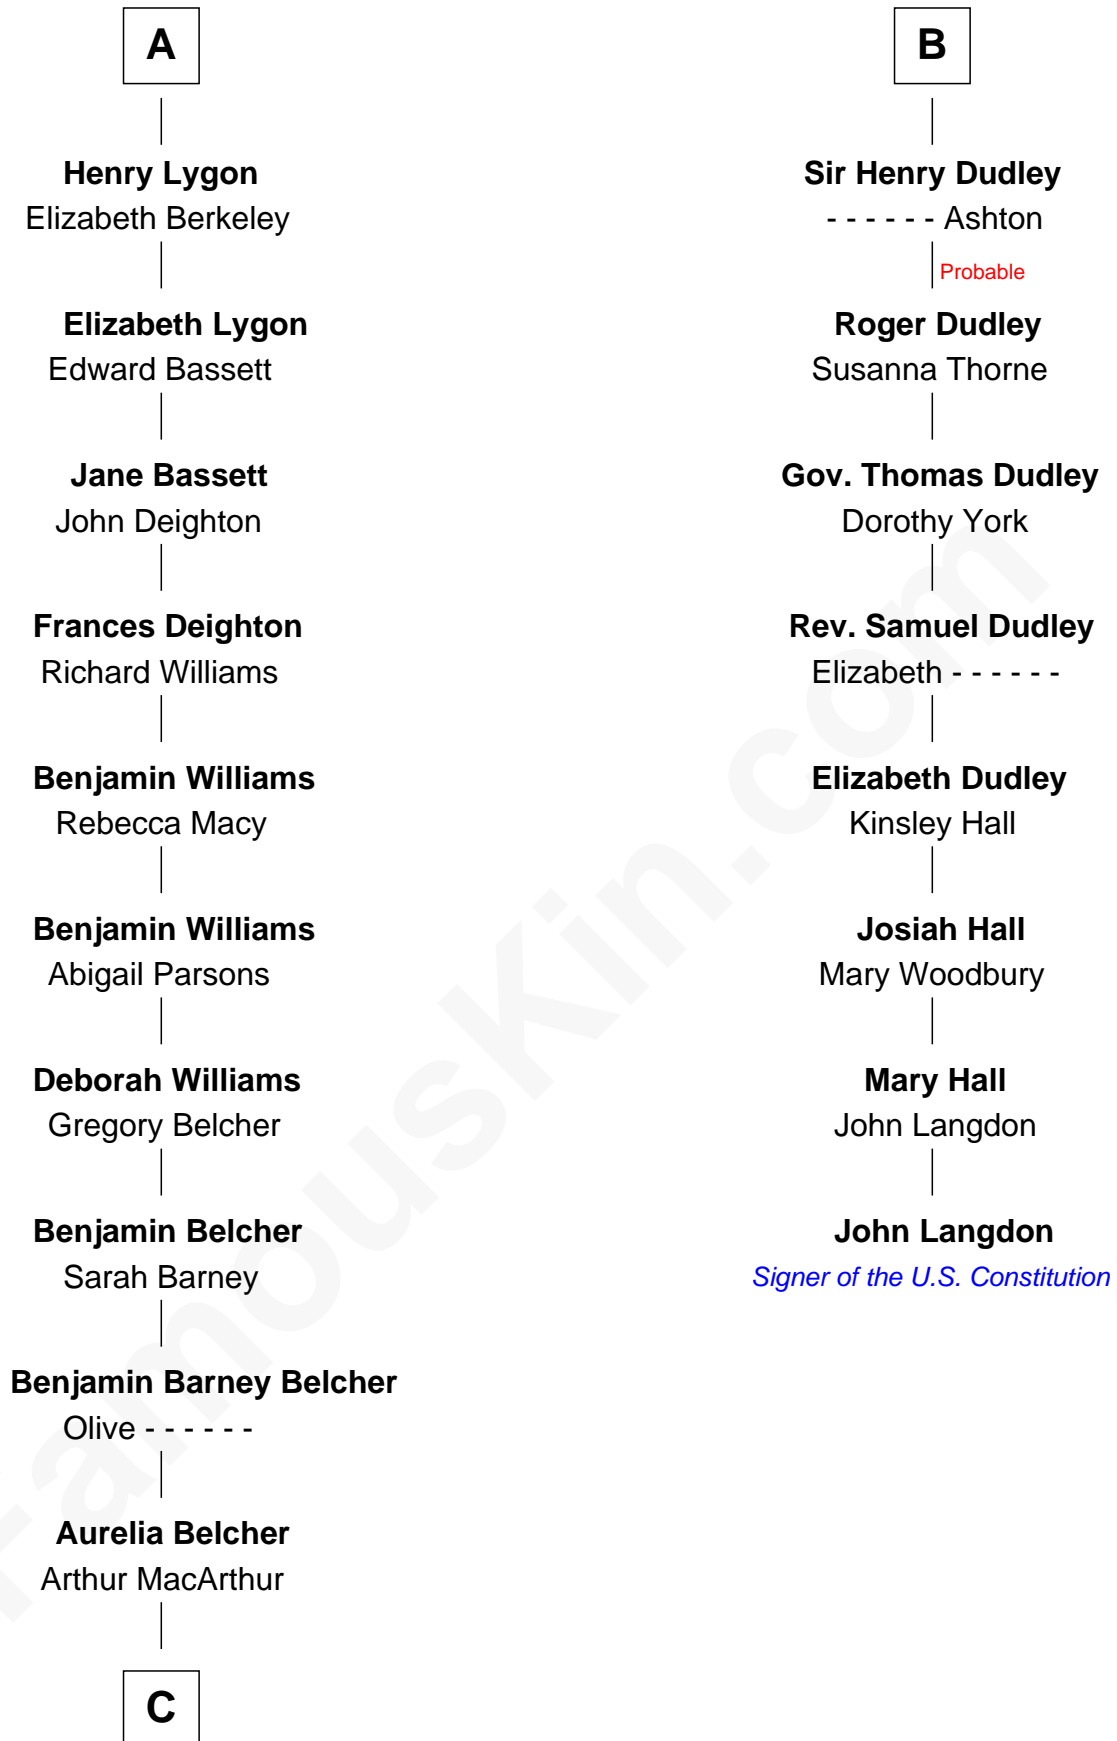

FamousKin.com
Relationship Chart of
General Douglas MacArthur

U.S. Army - World War II

14th cousin 4 times removed of

John Langdon

Signer of the U.S. Constitution

C

—
Gen. Arthur MacArthur

Mary Pinckney Hardy

—
General Douglas MacArthur

U.S. Army - World War II

FamousKin.com