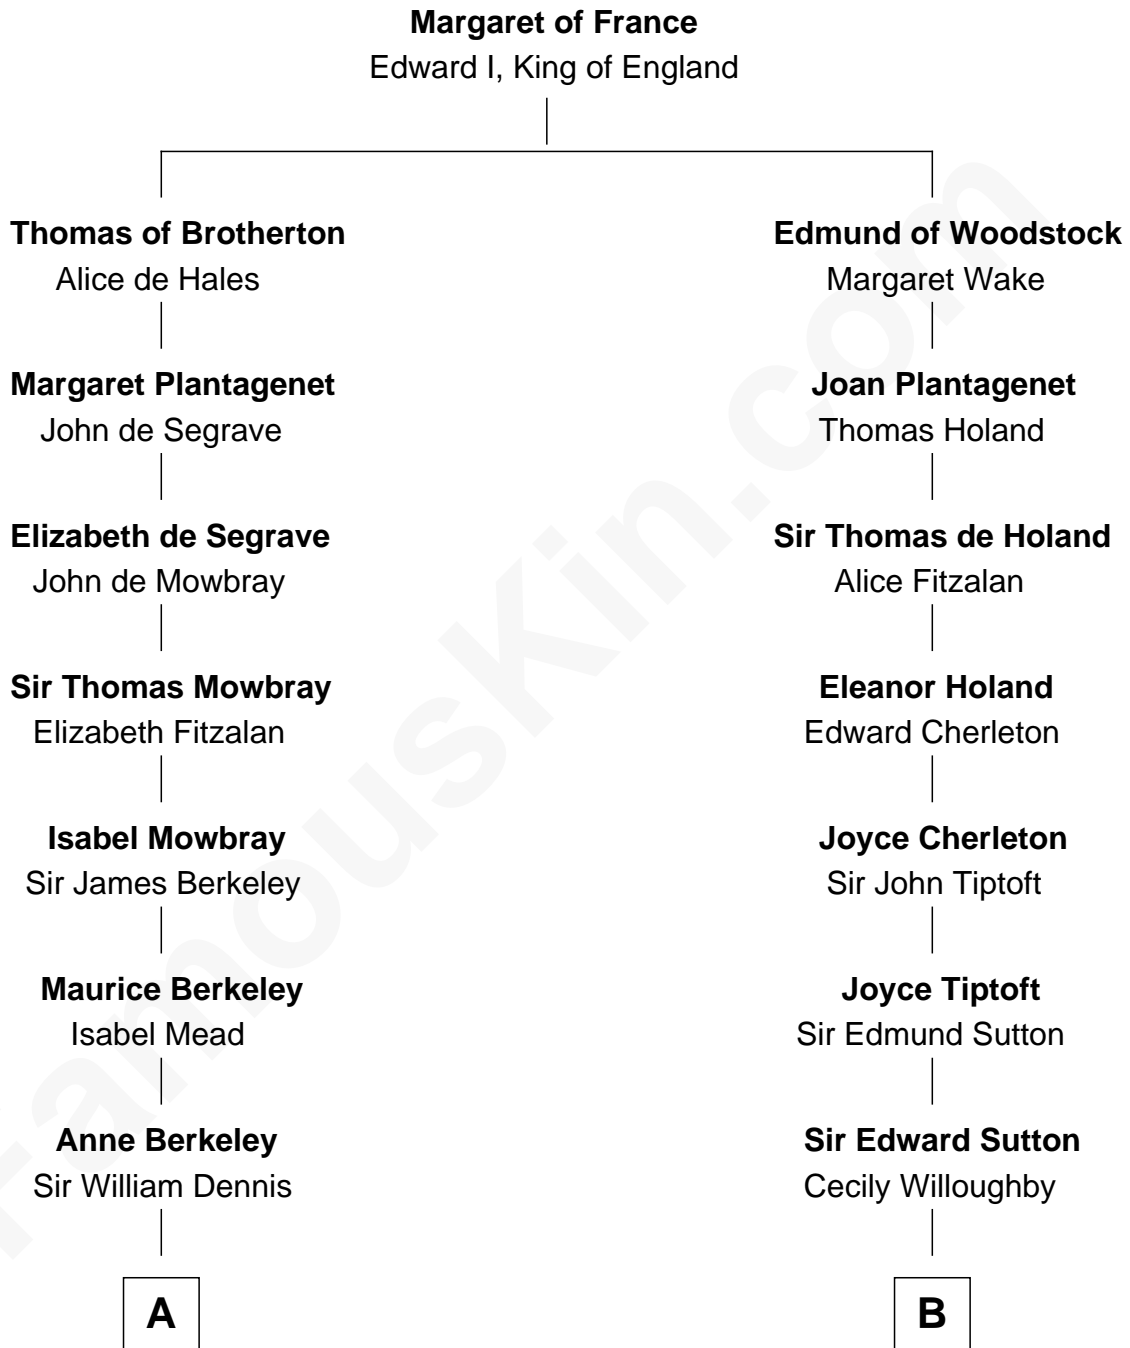

FamousKin.com
Relationship Chart of
General Douglas MacArthur

U.S. Army - World War II

15th cousin 4 times removed of

John Langdon

Signer of the U.S. Constitution

C

—
Aurelia Belcher
Arthur MacArthur

—
Gen. Arthur MacArthur
Mary Pinckney Hardy

—
General Douglas MacArthur
U.S. Army - World War II

FamousKin.com