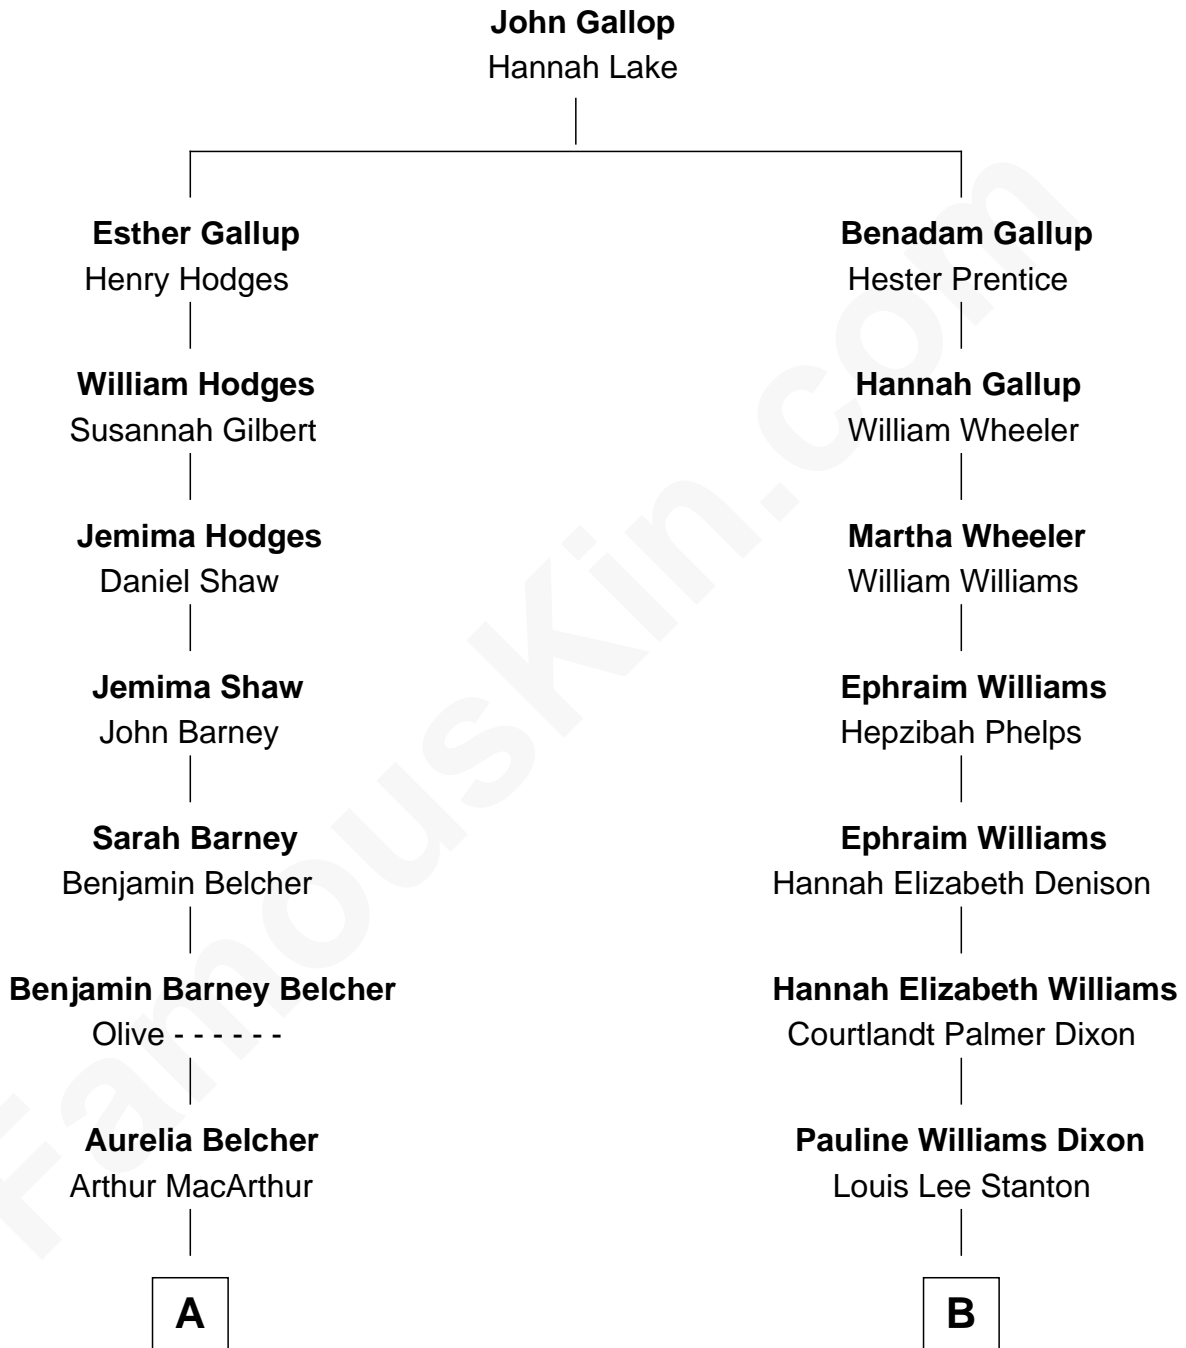

FamousKin.com

Relationship Chart of General Douglas MacArthur

U.S. Army - World War II

8th cousin of

Louis Auchincloss

Author

A

Gen. Arthur MacArthur

Mary Pinckney Hardy

General Douglas MacArthur

U.S. Army - World War II

B

Priscilla Dixon Stanton

Joseph Howland Auchincloss

Louis Auchincloss

Author