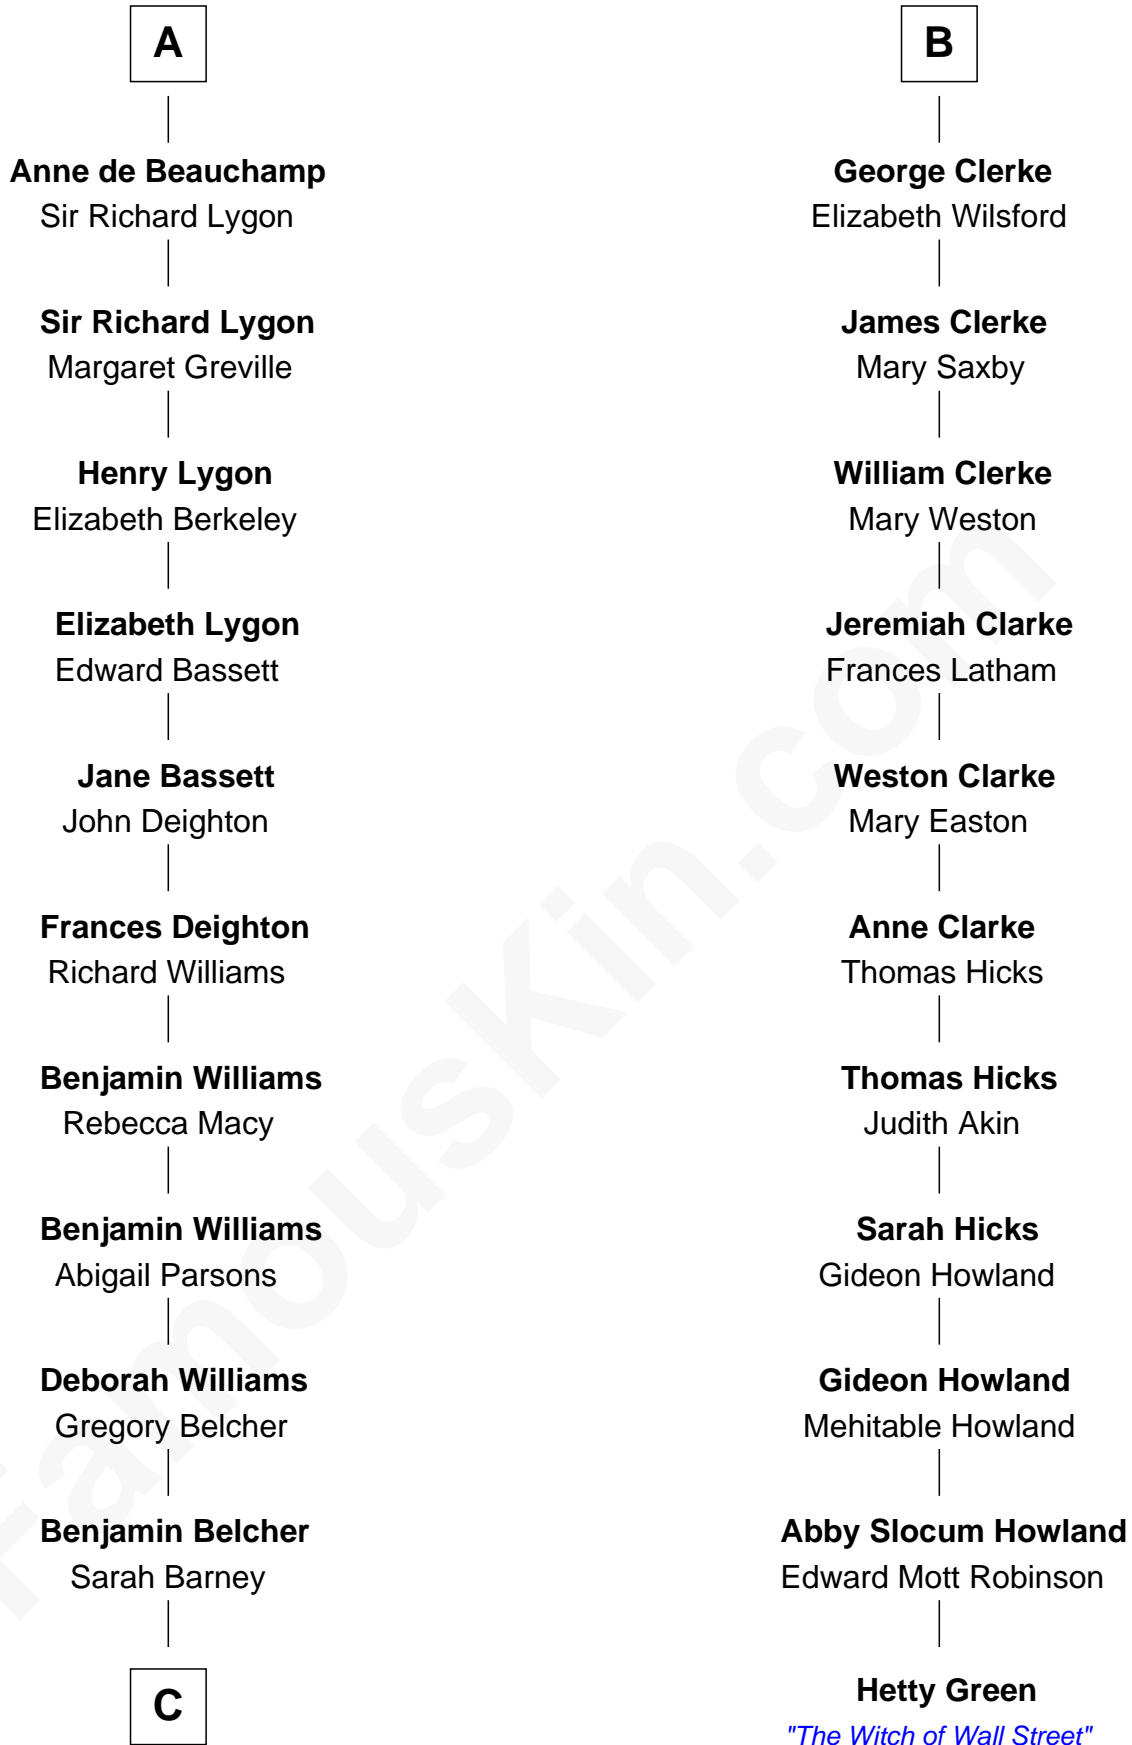

## Relationship Chart of General Douglas MacArthur

*U.S. Army - World War II*

17th cousin 3 times removed of

**Hetty Green**

*"The Witch of Wall Street"*

FamousKin.com