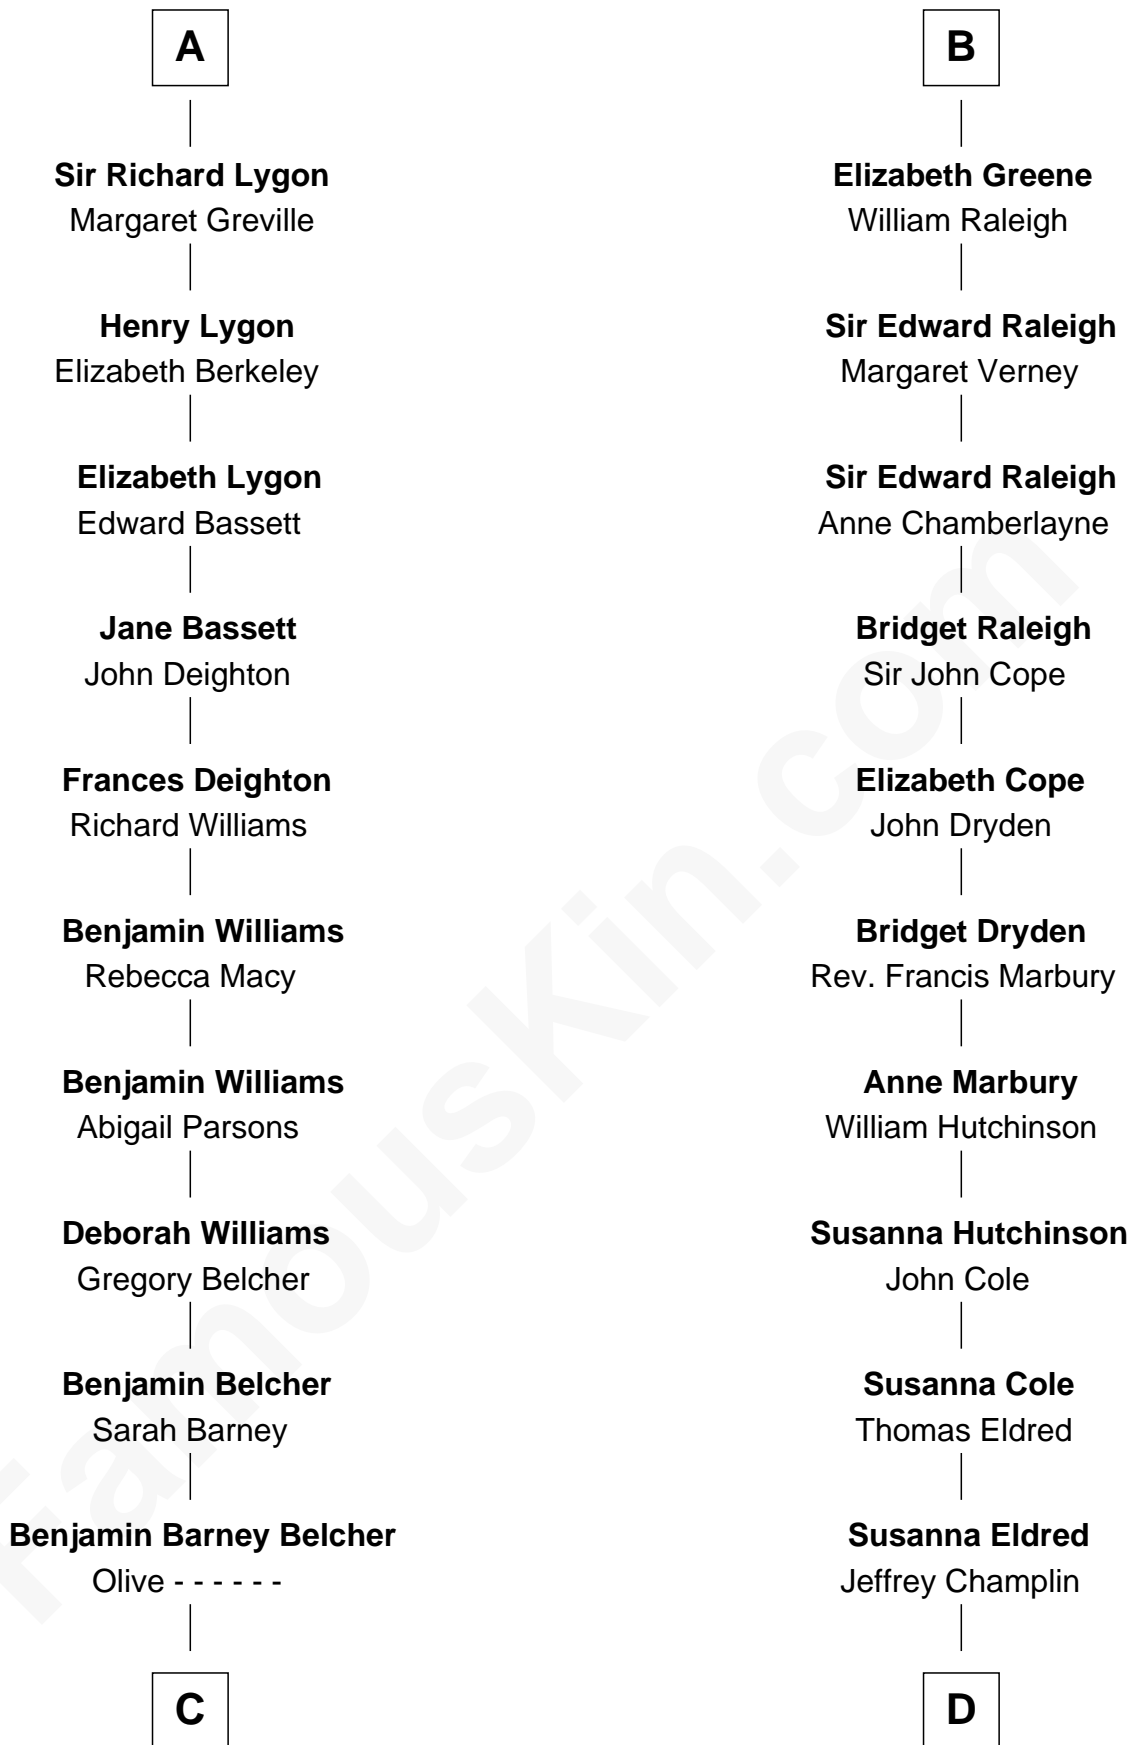

FamousKin.com
Relationship Chart of
General Douglas MacArthur
U.S. Army - World War II

19th cousin 2 times removed of

Shanghai Pierce
Texas Cattleman

C

Aurelia Belcher
Arthur MacArthur

Gen. Arthur MacArthur
Mary Pinckney Hardy

General Douglas MacArthur
U.S. Army - World War II

D

Emlin Champlin
Joseph Wilbore

Ambless Wilbore
Nathaniel Stoddard

Susanna Stoddard
Isaac Pearce

Jonathan D. Pearce
Hanna Phillips Head

Shanghai Pierce
Texas Cattleman