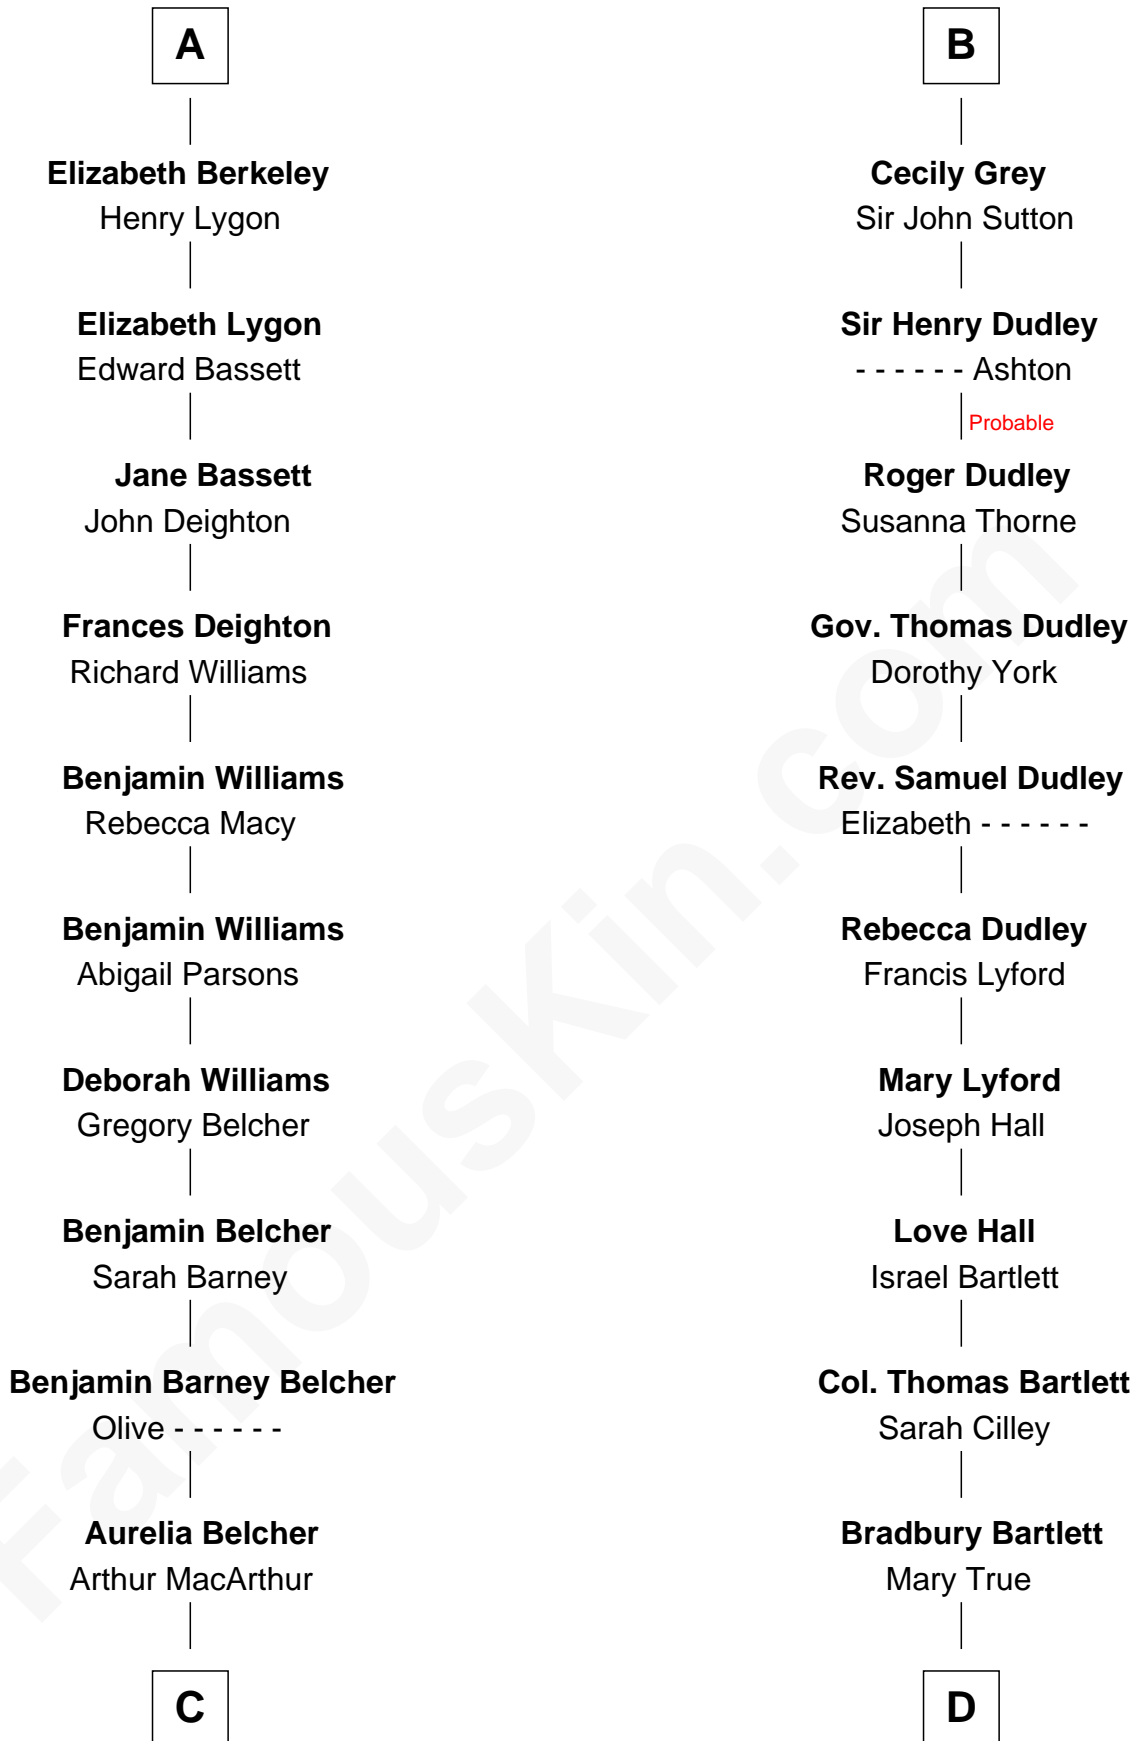

FamousKin.com
Relationship Chart of
General Douglas MacArthur
U.S. Army - World War II

18th cousin 2 times removed of

Alan Shepard
Mercury and Apollo Astronaut

Bartholomew de Badlesmere
 Margaret de Clare

Sir William de Ros

Thomas de Ros

Beatrice de Stafford

Margaret de Ros

Sir Reynold Grey

Margaret Grey

Sir William Bonville

William Bonville

Elizabeth Harington

William Bonville

Katherine Neville

Cecily Bonville

Thomas Grey

B

C

Gen. Arthur MacArthur

Mary Pinckney Hardy

General Douglas MacArthur

U.S. Army - World War II

D

Thomas Bradbury Bartlett

Victoria Elizabeth Williams Cilley

Annie Elizabeth Bartlett

Frederick Johnson Shepard