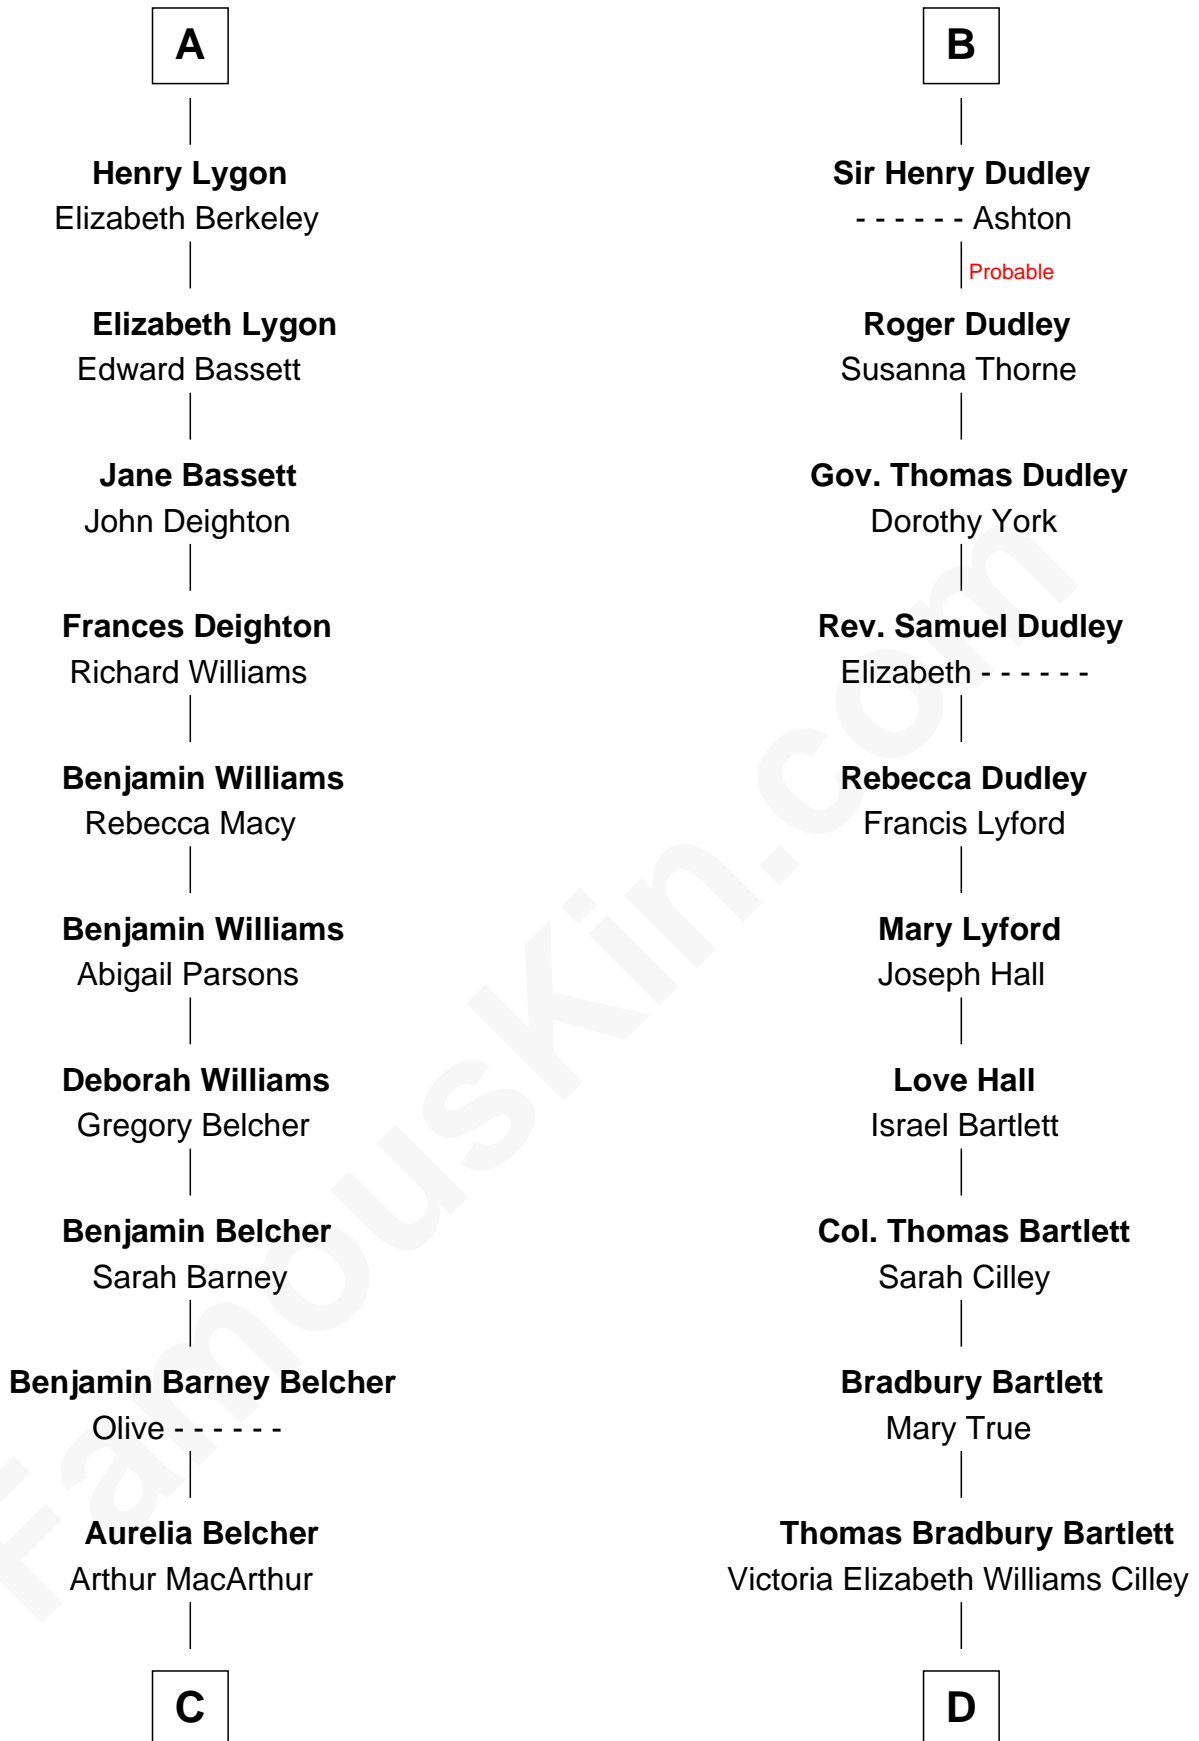

FamousKin.com
Relationship Chart of
General Douglas MacArthur

U.S. Army - World War II

18th cousin 1 time removed of

Alan Shepard

Mercury and Apollo Astronaut

Ralph de Stafford

Margaret de Audley

C

Gen. Arthur MacArthur

Mary Pinckney Hardy

General Douglas MacArthur

U.S. Army - World War II

D

Annie Elizabeth Bartlett

Frederick Johnson Shepard

Alan Bartlett Shepard