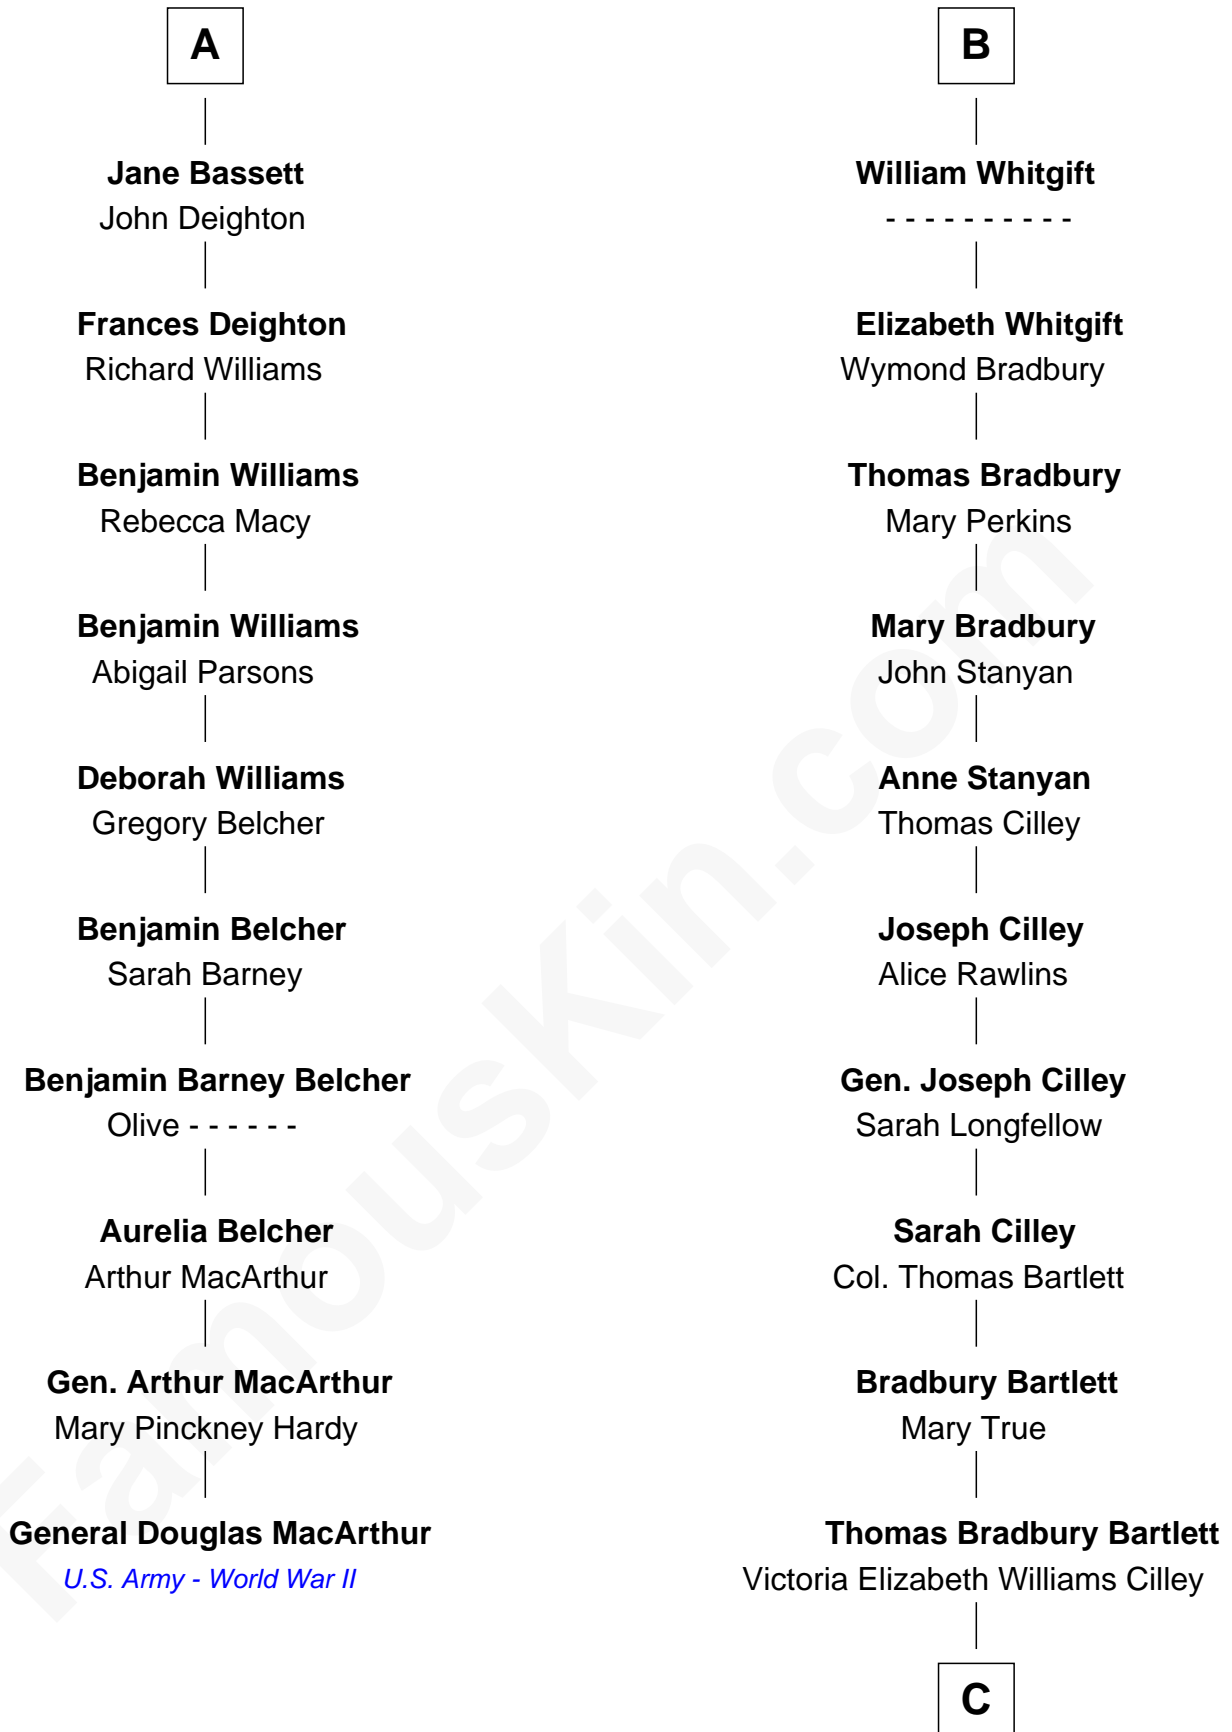

FamousKin.com
Relationship Chart of
General Douglas MacArthur

U.S. Army - World War II

16th cousin 3 times removed of

Alan Shepard

Mercury and Apollo Astronaut

John de Mowbray
 Elizabeth de Segrave

Sir Thomas Mowbray

Sir John Berkeley

Elizabeth Berkeley

Henry Lygon

Elizabeth Lygon

Edward Bassett

A

Eleanor de Mowbray

John de Welles

Eudo de Welles

Maud de Greystoke

Sir Lionel de Welles

Joan de Waterton

Margaret de Welles

Sir Thomas Dymoke

Jane Dymoke

John Fulnetby

Katherine Fulnetby

William Dynwell

Anne Dynwell

Henry Whitgift

B

C

—
Annie Elizabeth Bartlett
Frederick Johnson Shepard

—
Alan Bartlett Shepard
Pauline Renza Emerson