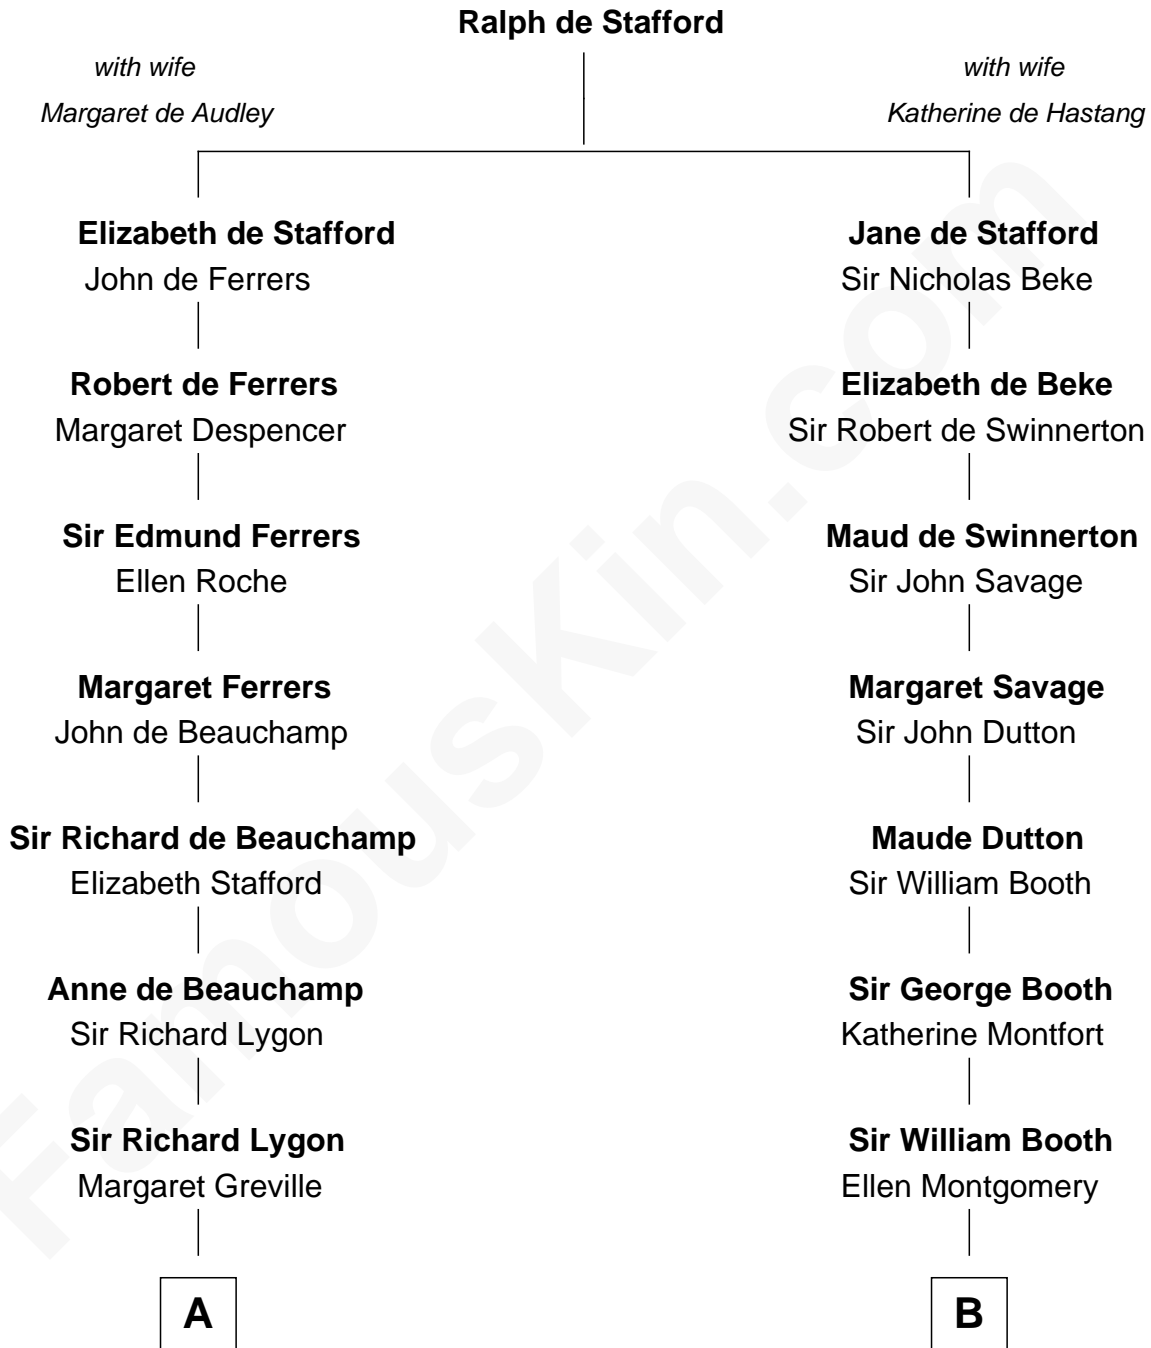

FamousKin.com
Relationship Chart of
General Douglas MacArthur
U.S. Army - World War II

18th cousin 2 times removed of

Christian Herter
59th Governor of Massachusetts

C

Gen. Arthur MacArthur

Mary Pinckney Hardy

General Douglas MacArthur

U.S. Army - World War II

D

Archibald Miles

Mary Treese

Mary Miles

Christian Herter

Albert Herter

Adele McGinnis

Christian Herter

59th Governor of Massachusetts

FamousKin.com