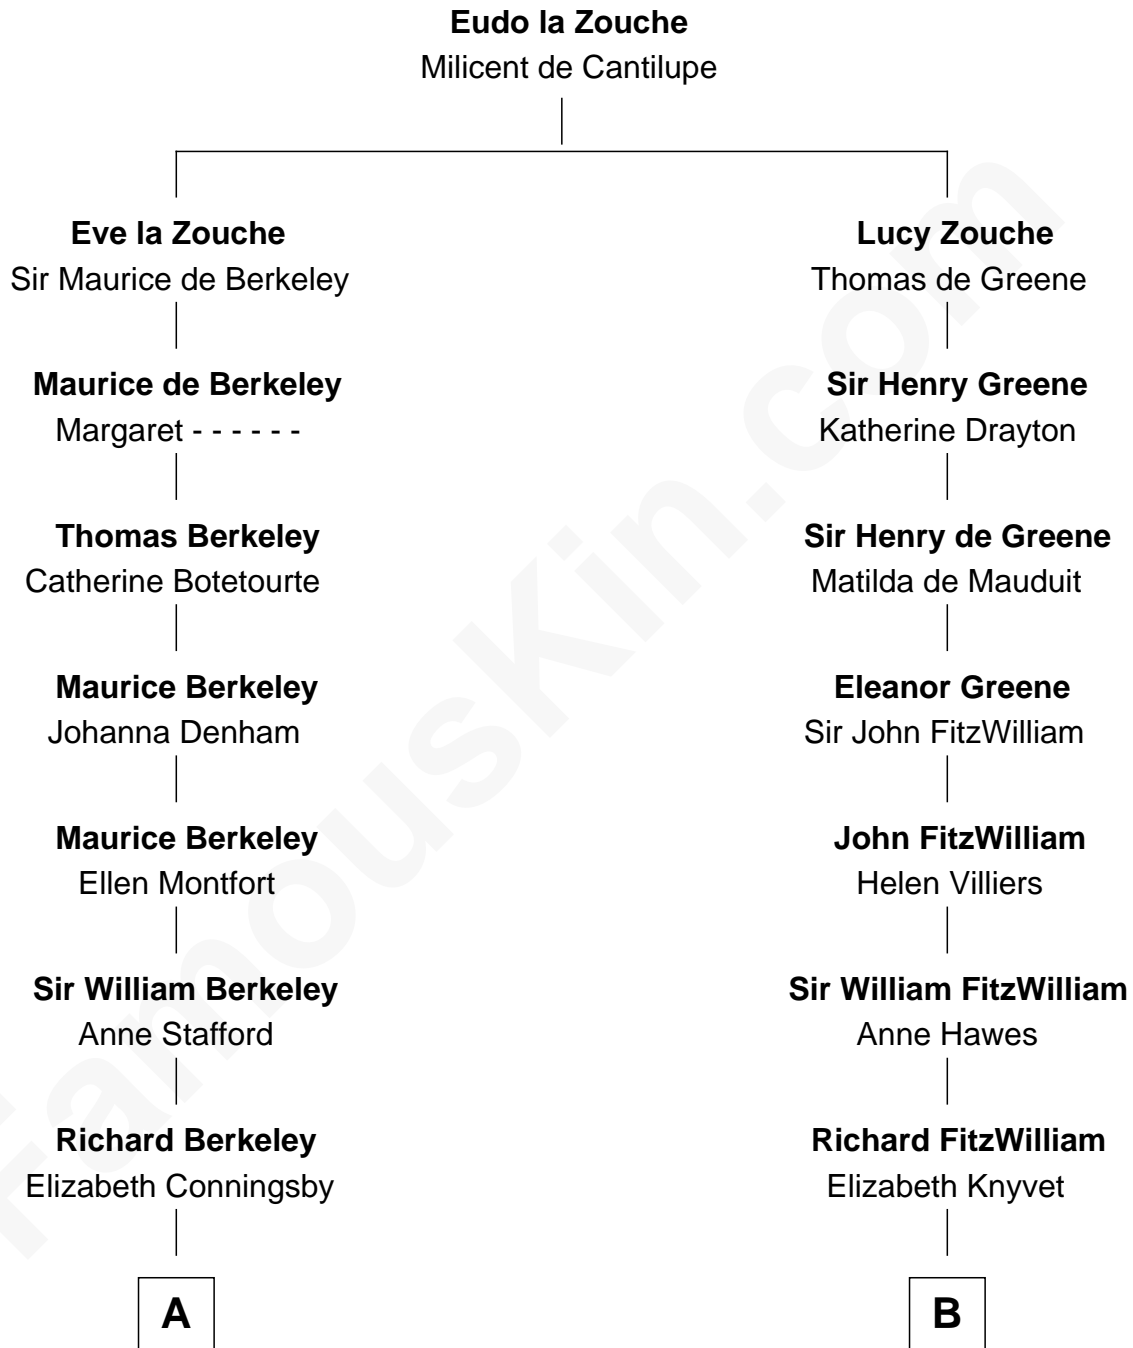

**FamousKin.com**  
**Relationship Chart of**  
**General Douglas MacArthur**  
*U.S. Army - World War II*

**15th cousin 4 times removed of**  
**John Quincy Adams**  
*6th U.S. President*

**C**

—  
**Aurelia Belcher**  
Arthur MacArthur

—  
**Gen. Arthur MacArthur**  
Mary Pinckney Hardy

—  
**General Douglas MacArthur**  
*U.S. Army - World War II*

FamousKin.com