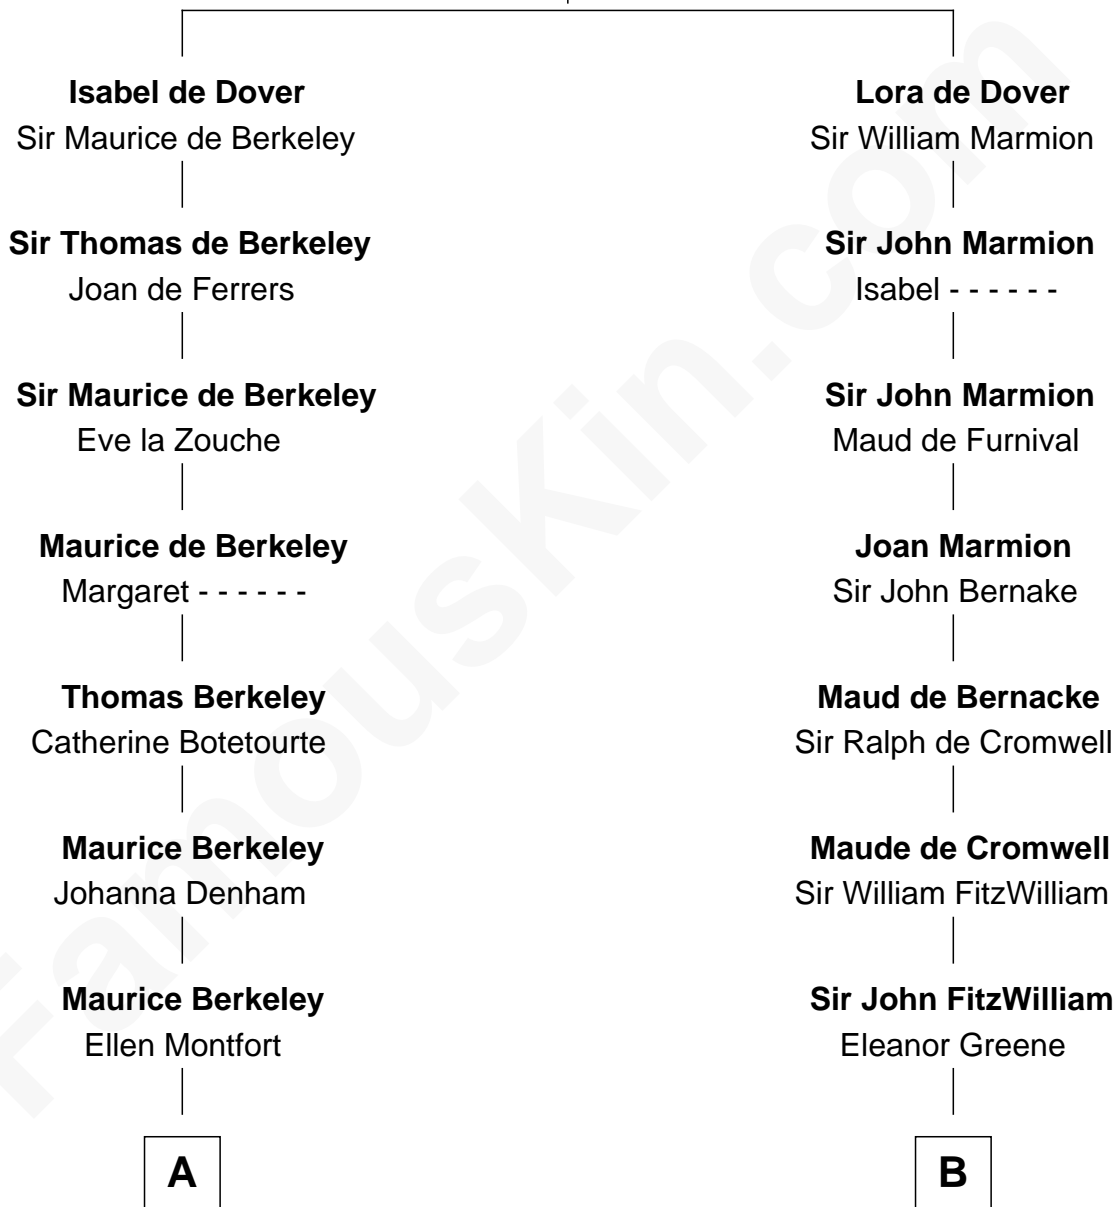

## Relationship Chart of General Douglas MacArthur

*U.S. Army - World War II*

17th cousin 4 times removed of

**Abigail (Smith) Adams**

*First Lady of President John Adams*

**Sir Richard FitzRoy**

Rose de Dover

FamousKin.com