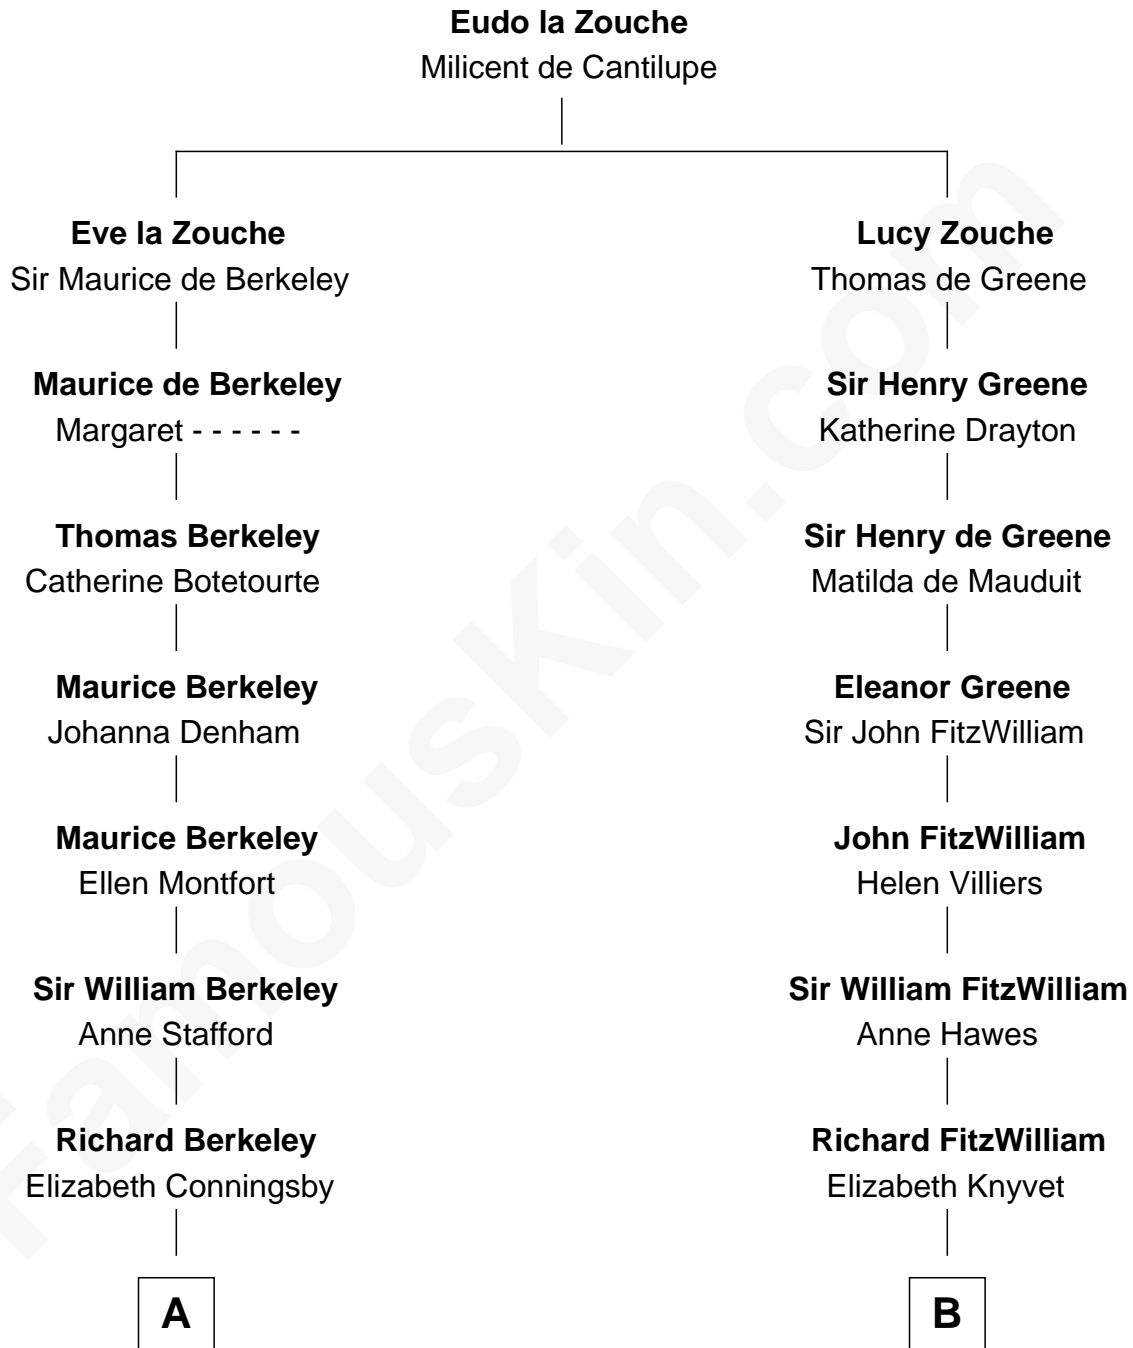

FamousKin.com
Relationship Chart of
General Douglas MacArthur
U.S. Army - World War II

14th cousin 5 times removed of

Abigail (Smith) Adams
First Lady of President John Adams

C

—
Aurelia Belcher
Arthur MacArthur

—
Gen. Arthur MacArthur
Mary Pinckney Hardy

—
General Douglas MacArthur
U.S. Army - World War II

FamousKin.com