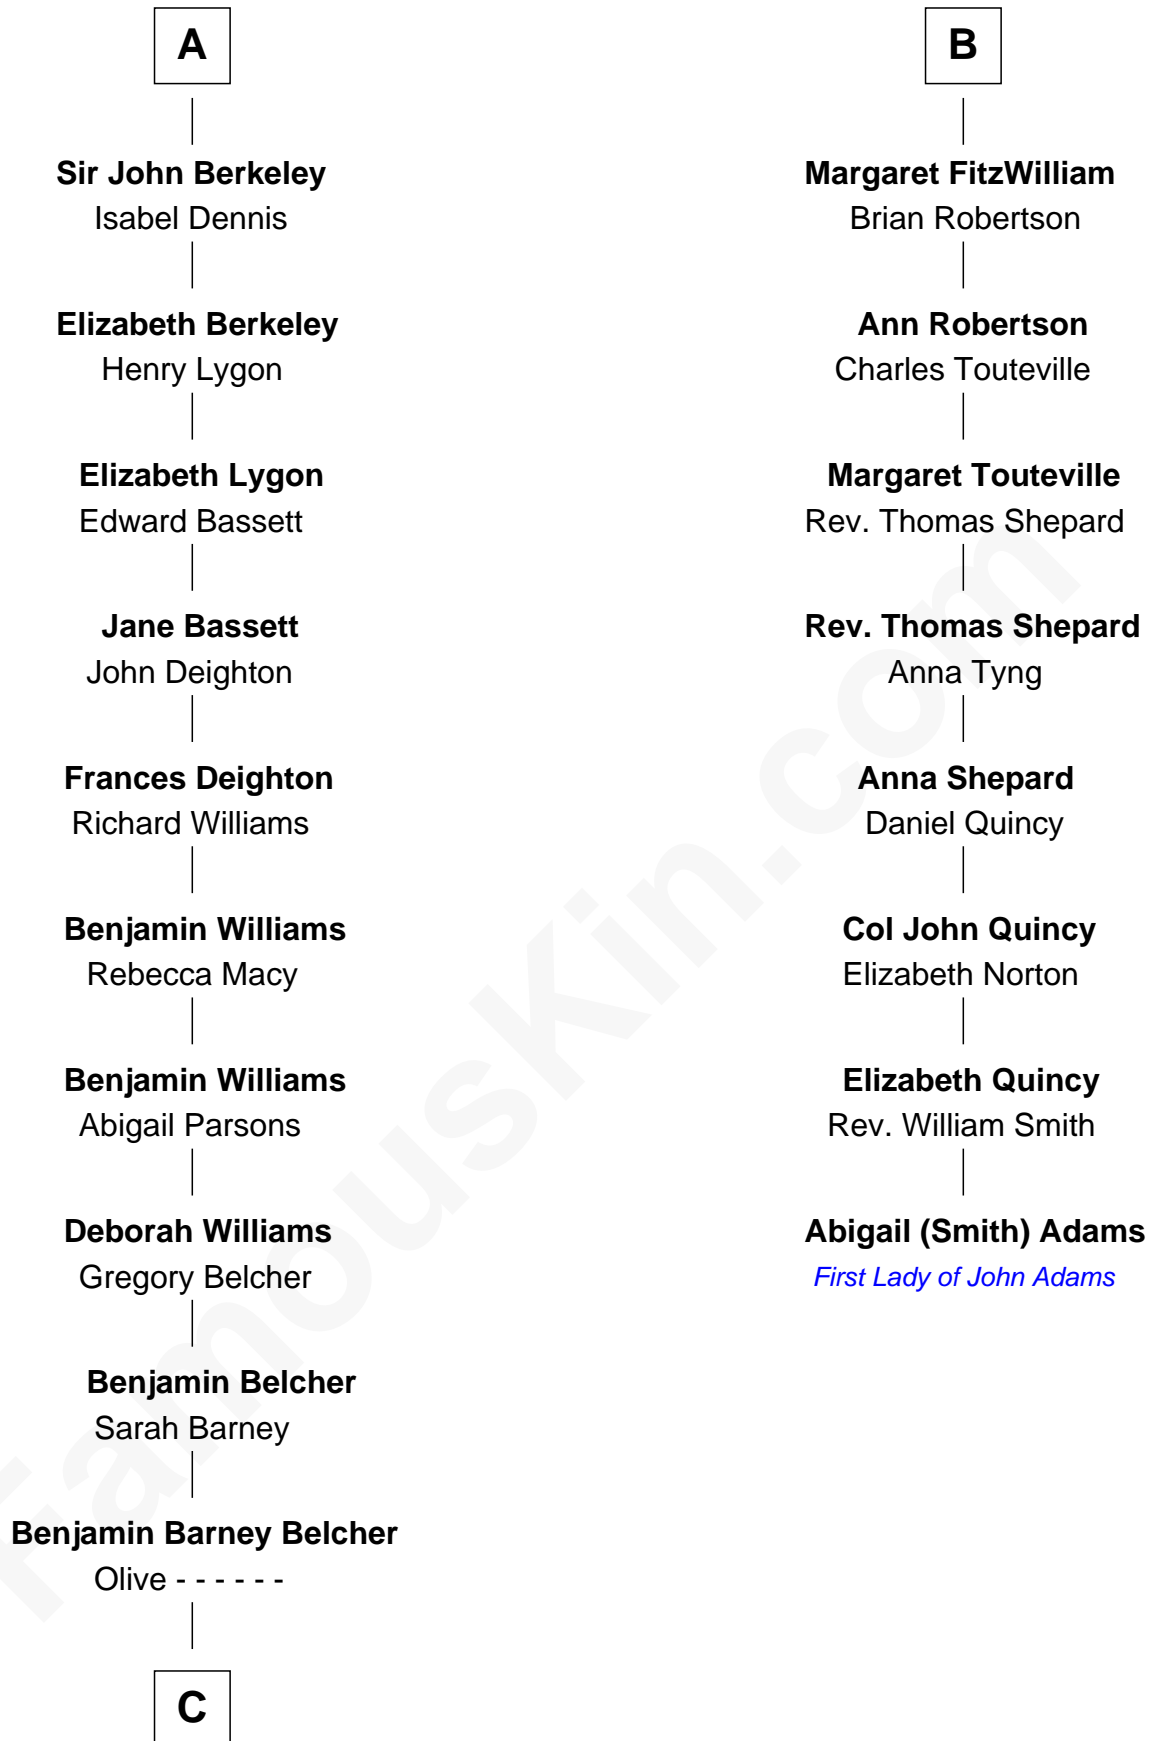

FamousKin.com
Relationship Chart of
General Douglas MacArthur
U.S. Army - World War II

14th cousin 5 times removed of

Abigail (Smith) Adams
First Lady of President John Adams

C

—
Aurelia Belcher
Arthur MacArthur

—
Gen. Arthur MacArthur
Mary Pinckney Hardy

—
General Douglas MacArthur
U.S. Army - World War II

FamousKin.com