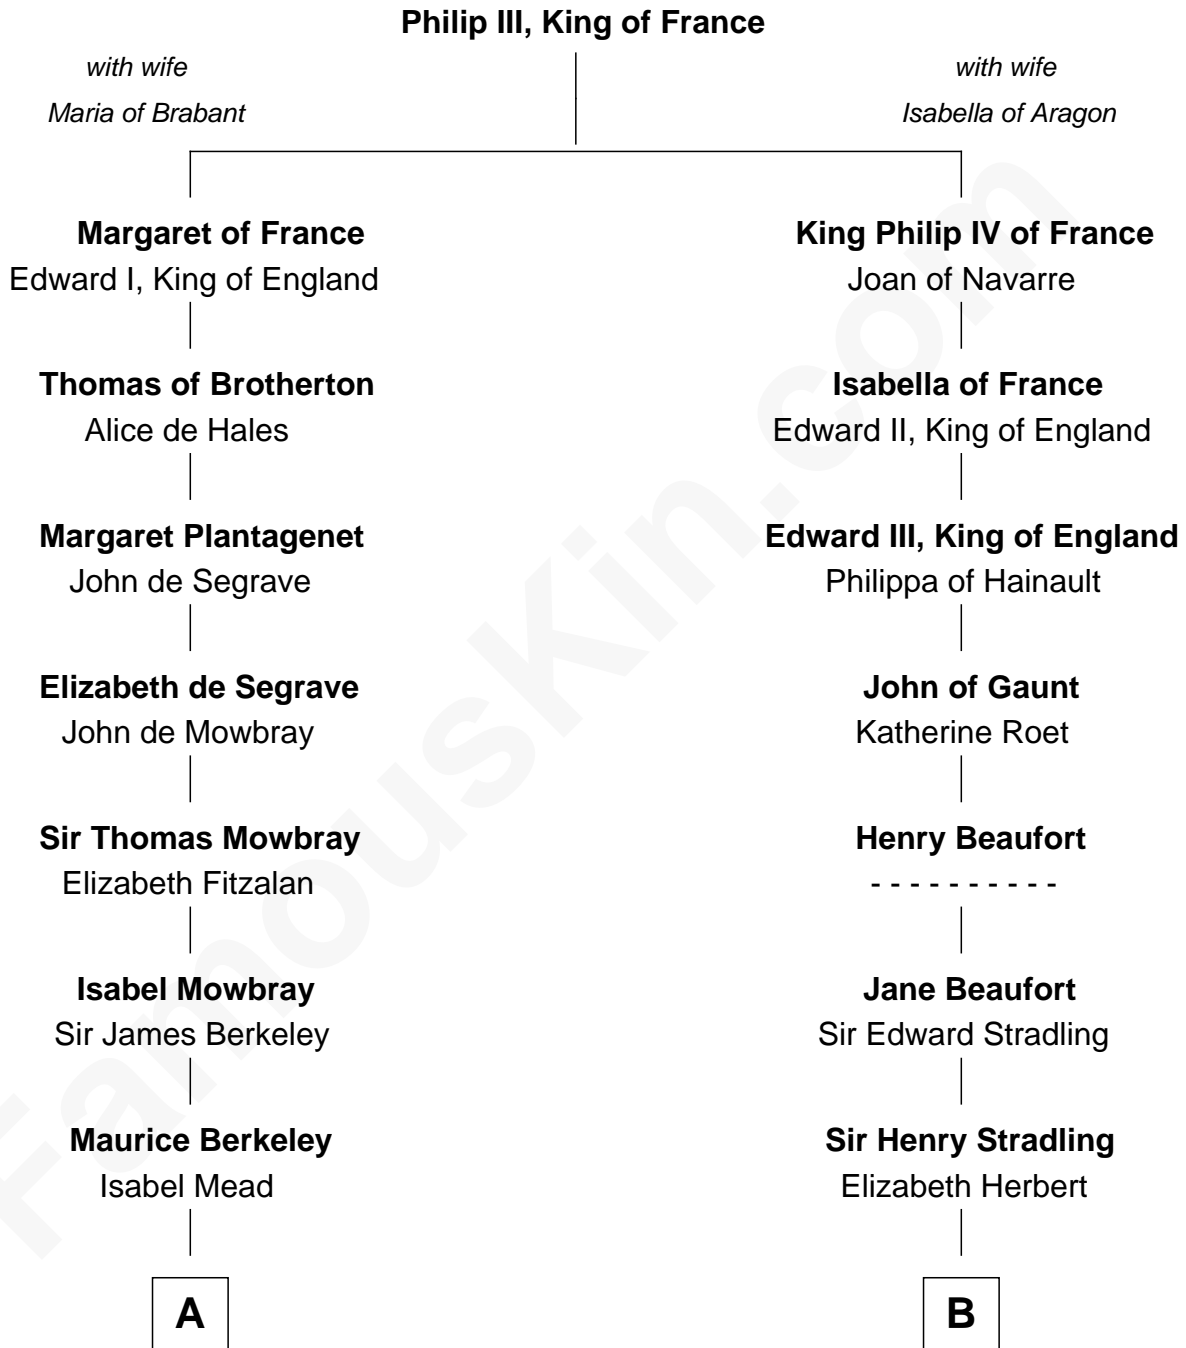

**FamousKin.com**  
**Relationship Chart of**  
**General Douglas MacArthur**  
*U.S. Army - World War II*

17th cousin 3 times removed of

**Abigail (Smith) Adams**  
*First Lady of President John Adams*