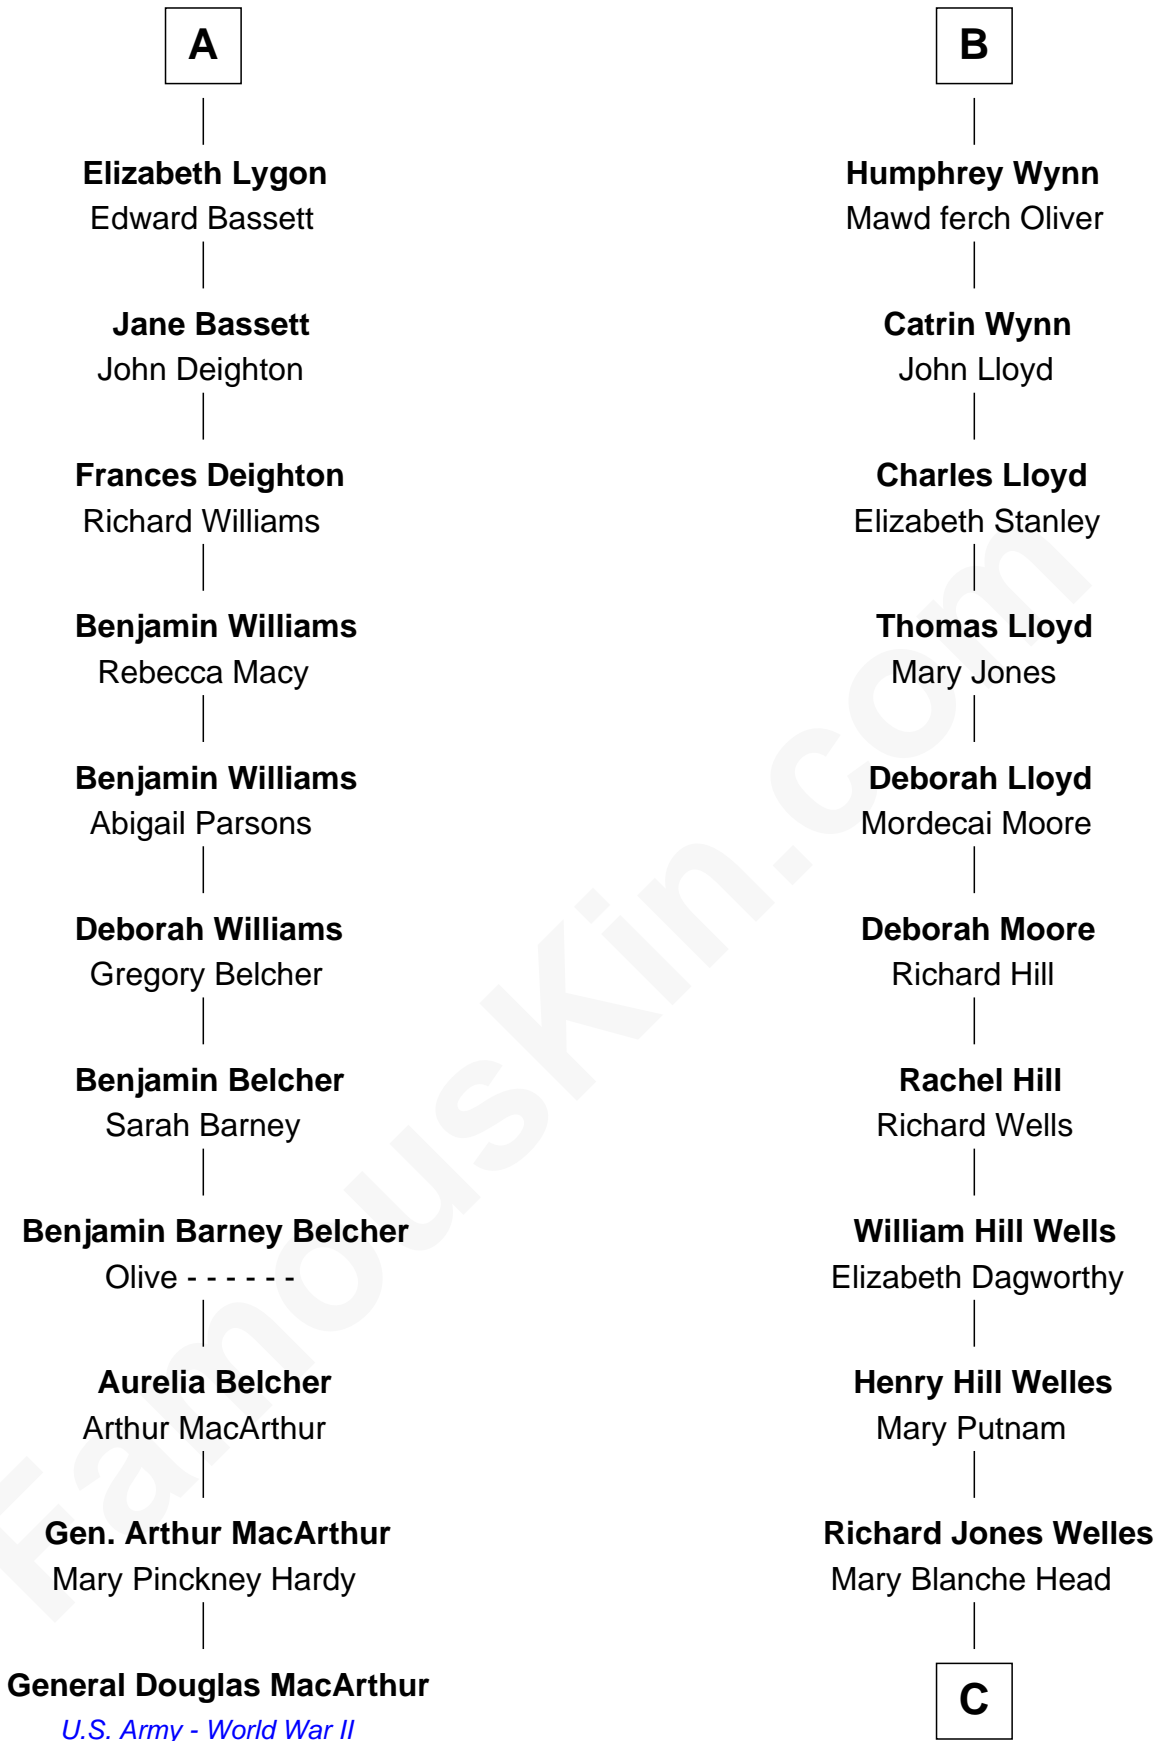

## Relationship Chart of General Douglas MacArthur

*U.S. Army - World War II*

17th cousin 1 time removed of

**Orson Welles**

*Radio, Stage, and Movie Actor*

**C**

Richard Head Welles

Beatrice Ives