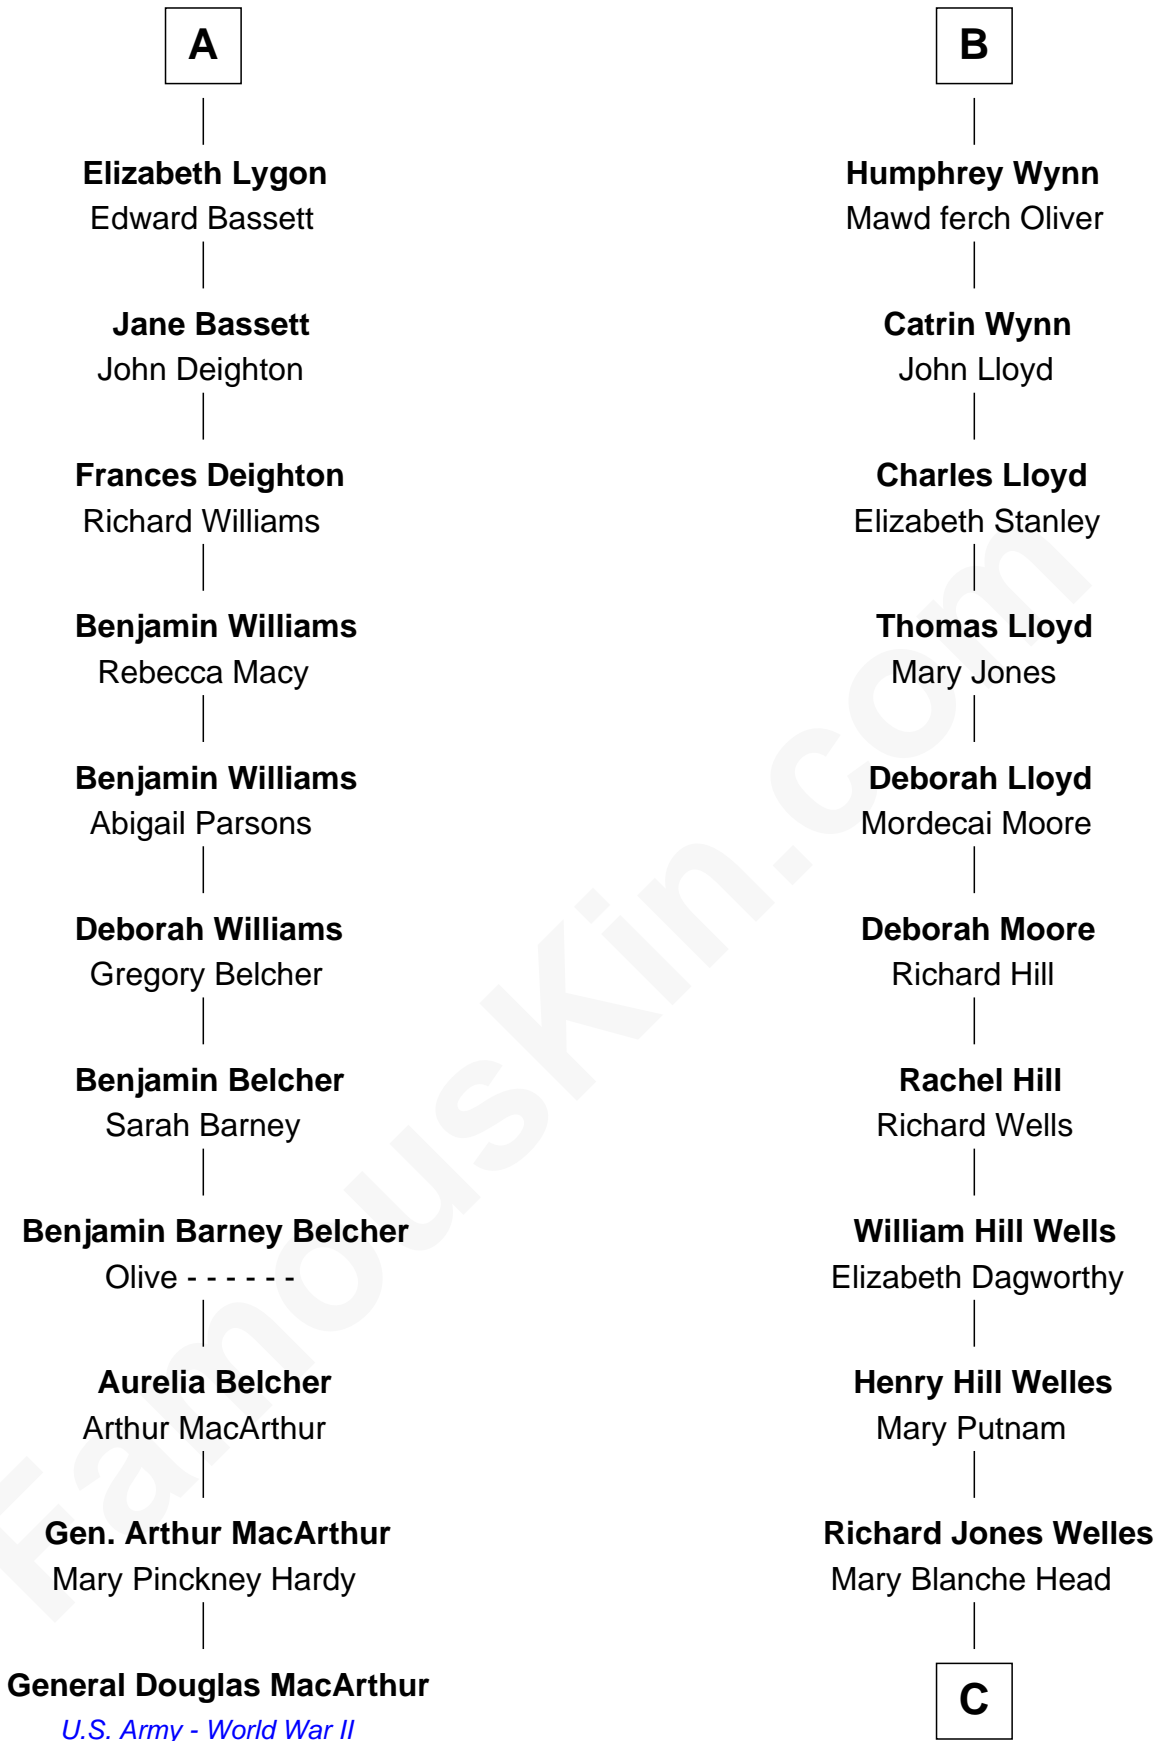

FamousKin.com

Relationship Chart of General Douglas MacArthur

U.S. Army - World War II

17th cousin 1 time removed of

Orson Welles

Radio, Stage, and Movie Actor

C

Richard Head Welles