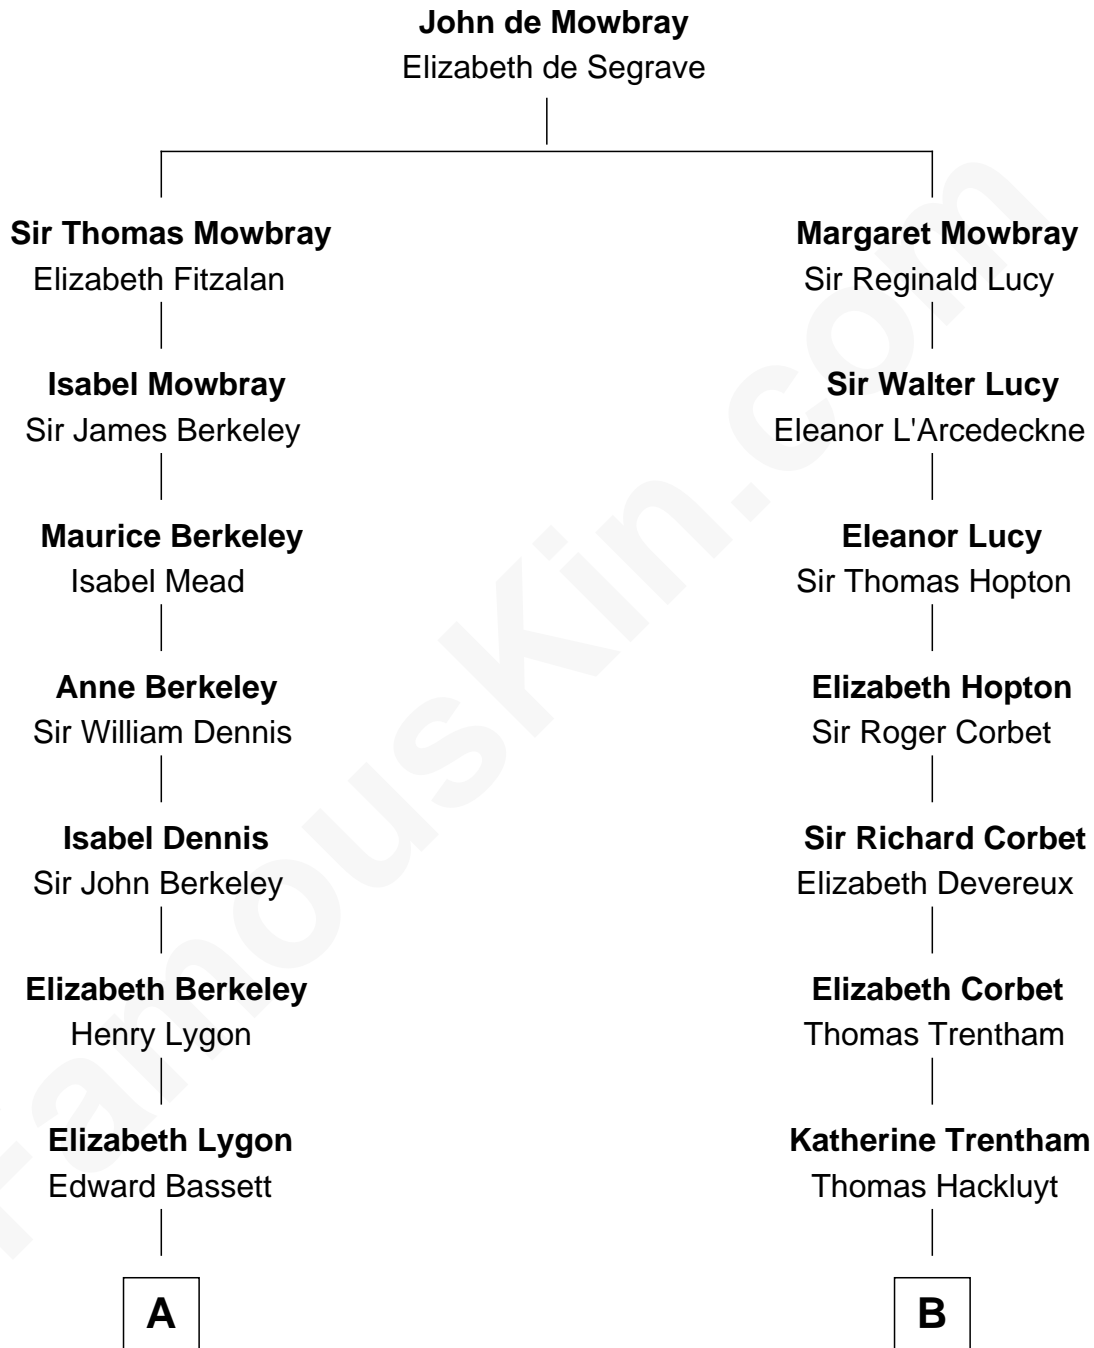

FamousKin.com

Relationship Chart of General Douglas MacArthur

U.S. Army - World War II

16th cousin 2 times removed of

Orson Welles

Radio, Stage, and Movie Actor

C

Richard Head Welles