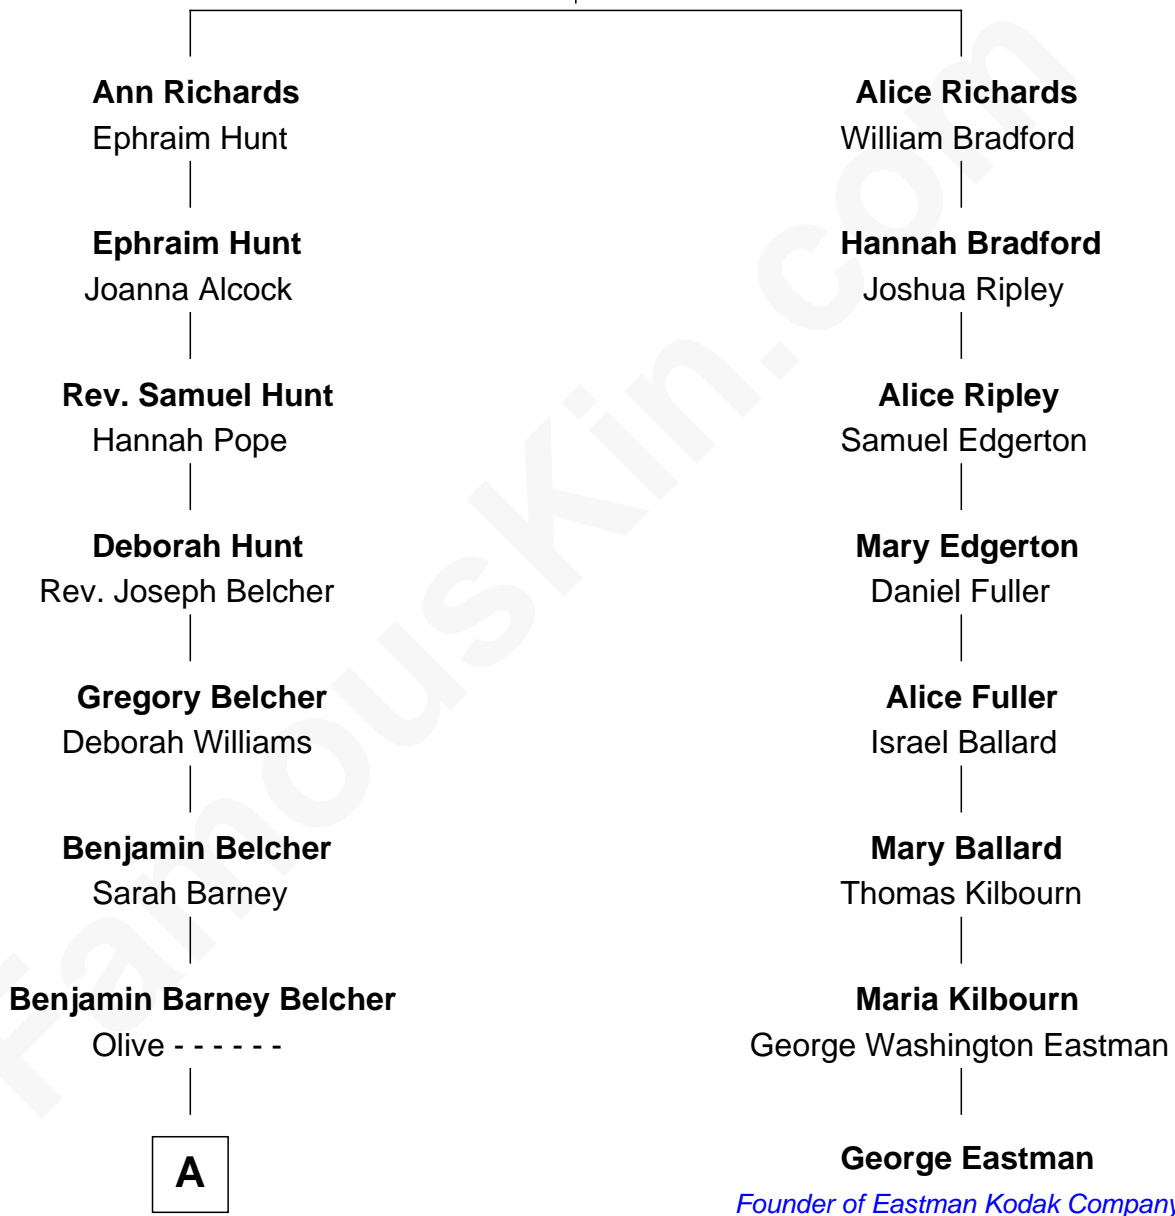

**FamousKin.com**  
**Relationship Chart of**  
**General Douglas MacArthur**  
*U.S. Army - World War II*

7th cousin 2 times removed of

**George Eastman**  
*Founder of Eastman Kodak Company*

**Thomas Richards**  
 Welthian - - - - -

**A**

—  
**Aurelia Belcher**  
Arthur MacArthur

—  
**Gen. Arthur MacArthur**  
Mary Pinckney Hardy

—  
**General Douglas MacArthur**  
*U.S. Army - World War II*

FamousKin.com