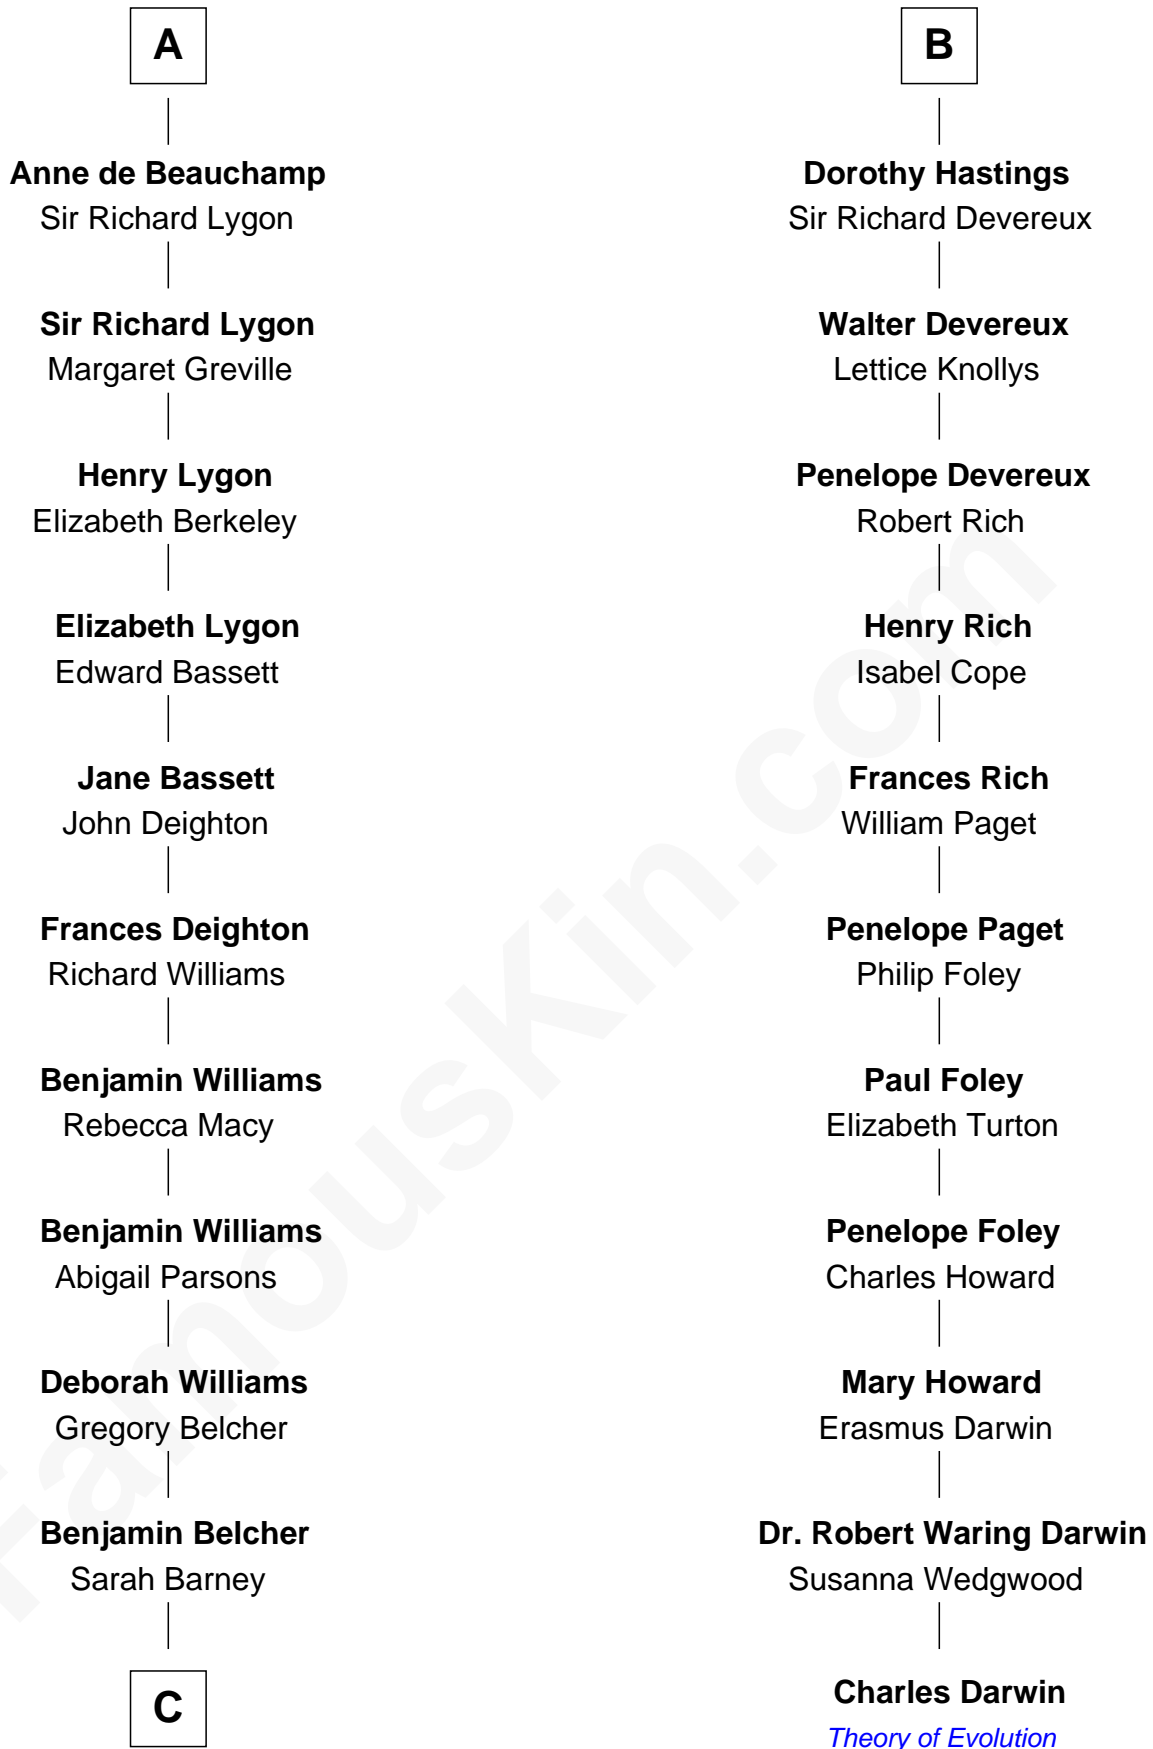

FamousKin.com

Relationship Chart of General Douglas MacArthur

U.S. Army - World War II

17th cousin 3 times removed of

Charles Darwin

Theory of Evolution

John de Botetourte

Maud FitzThomas

Ada de Botetourte
Sir John de St. Philibert

Maud de St. Philibert
Sir Warin Trussell

Maud Trussell
Sir John de Hastang

Maud de Hastang
Ralph Stafford

Sir Humphrey Stafford
Elizabeth Burdet

Sir Humphrey Stafford
Eleanor Aylesbury

Elizabeth Stafford
Sir Richard de Beauchamp

A

Elizabeth de Botetourte

William de Latimer

Elizabeth le Latimer
Sir John Camoys

Sir Thomas Camoys
Elizabeth de Louches

Alice Camoys
Sir Leonard Hastings

Sir William Hastings
Katherine Neville

Sir Edward Hastings
Mary Hungerford

Sir George Hastings
Anne Stafford

B

FamousKin.com