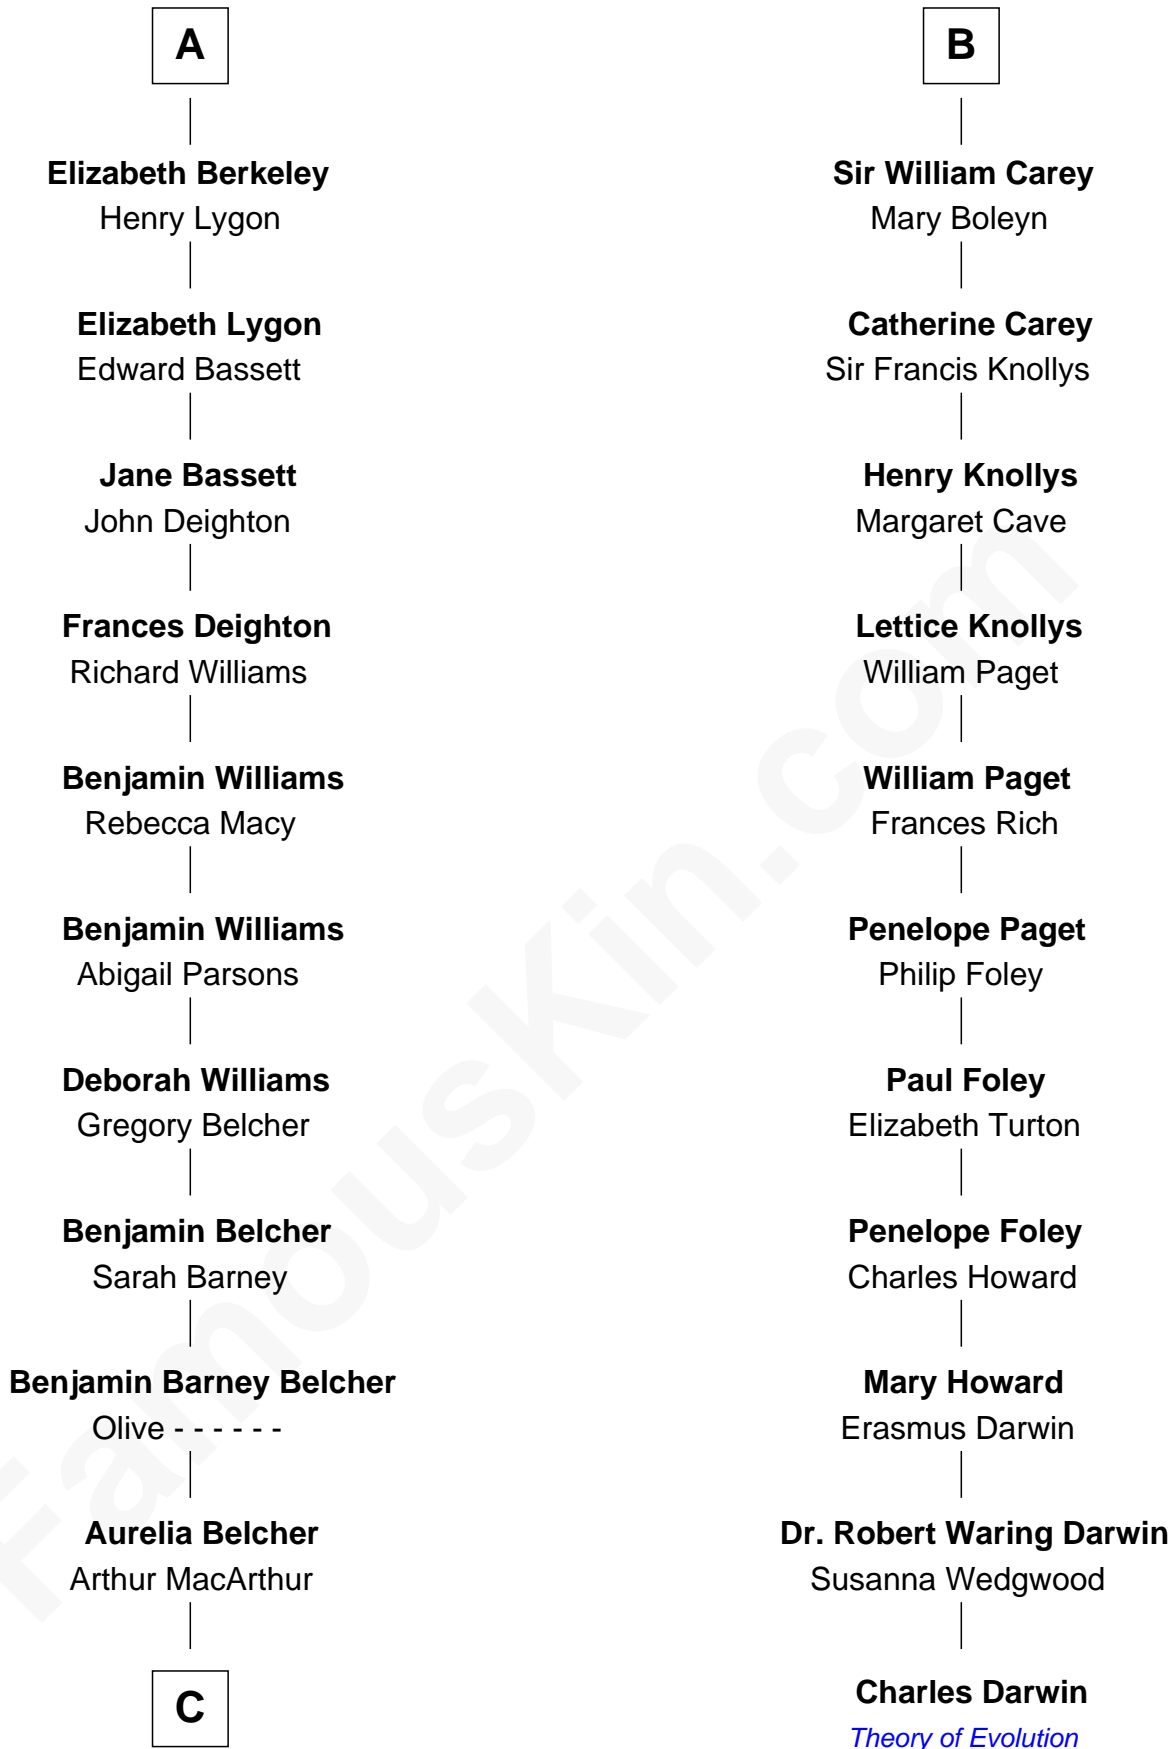

FamousKin.com

Relationship Chart of General Douglas MacArthur

U.S. Army - World War II

17th cousin 1 time removed of

Charles Darwin

Theory of Evolution

Sir Maurice de Berkeley

Eve la Zouche

Maurice de Berkeley

Margaret - - - - -

Thomas Berkeley

Catherine Botetourte

Maurice Berkeley

Johanna Denham

Maurice Berkeley

Ellen Montfort

Margaret de Mortimer

Maurice de Berkeley

Elizabeth le Despencer

Thomas de Berkeley

Margaret de Lisle

Elizabeth de Berkeley

Richard de Beauchamp

Eleanor Beauchamp

Edmund Beaufort

Eleanor Beaufort

Sir Robert Spencer

Margaret Spencer

Sir Thomas Carey

B

C

Gen. Arthur MacArthur