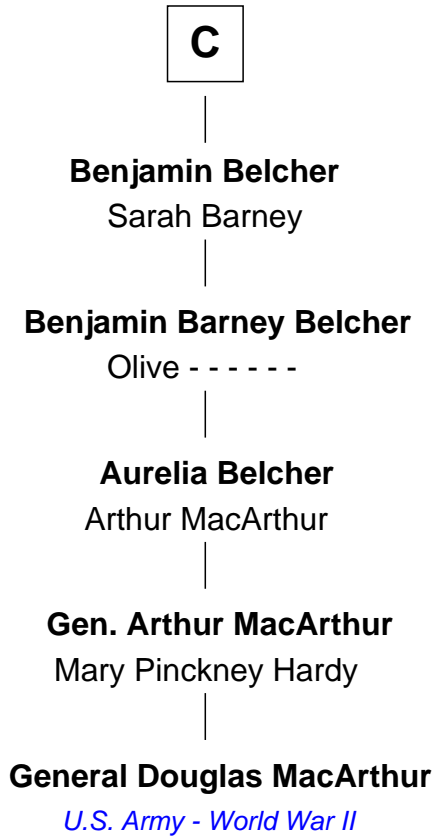

FamousKin.com
Relationship Chart of
General Douglas MacArthur

U.S. Army - World War II

10th cousin 11 times removed of

Catherine Parr

6th Wife of King Henry VIII

Raoul de Lusgnan

Alice de Eu

Maud of Eu
 Sir Humphrey de Bohun

Alice de Bohun
 Roger de Tony

Alice de Tony
 Sir Walter de Beauchamp

Giles de Beauchamp
 Catherine de Bures

John de Beauchamp
 Elizabeth - - - - -

Sir William de Beauchamp
 Catherine de Ufflete

John de Beauchamp
 Margaret Ferrers

A

Maud of Eu
 Sir Humphrey de Bohun

Sir Humphrey de Bohun
 Eleanor de Braiose

Margery de Bohun
 Sir Thebaud de Verdun

Sir Thebaud de Verdun
 Maud Mortimer

Margery de Verdun
 Sir John Crophull

Thomas Crophull
 Sybil Delabere

Agnes Crophull
 John Parr

B

FamousKin.com