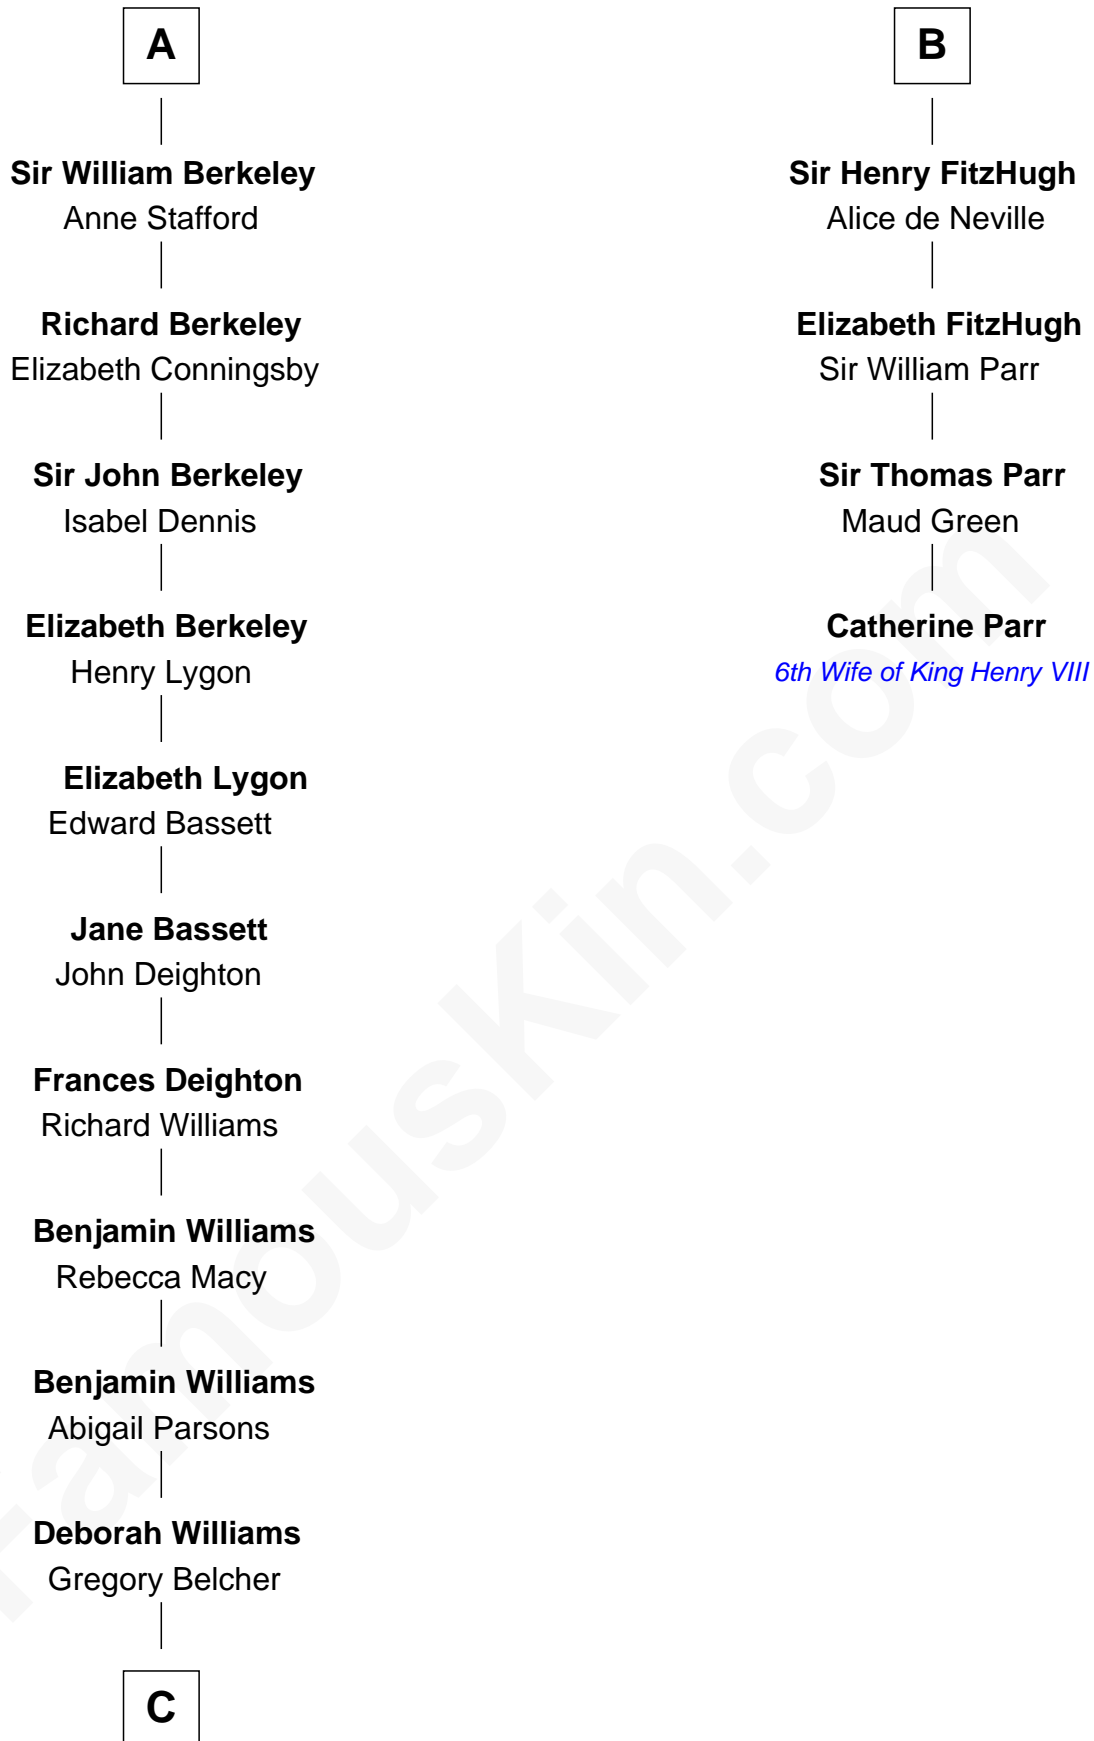

FamousKin.com
Relationship Chart of
General Douglas MacArthur
U.S. Army - World War II

10th cousin 11 times removed of
Catherine Parr
6th Wife of King Henry VIII

FamousKin.com