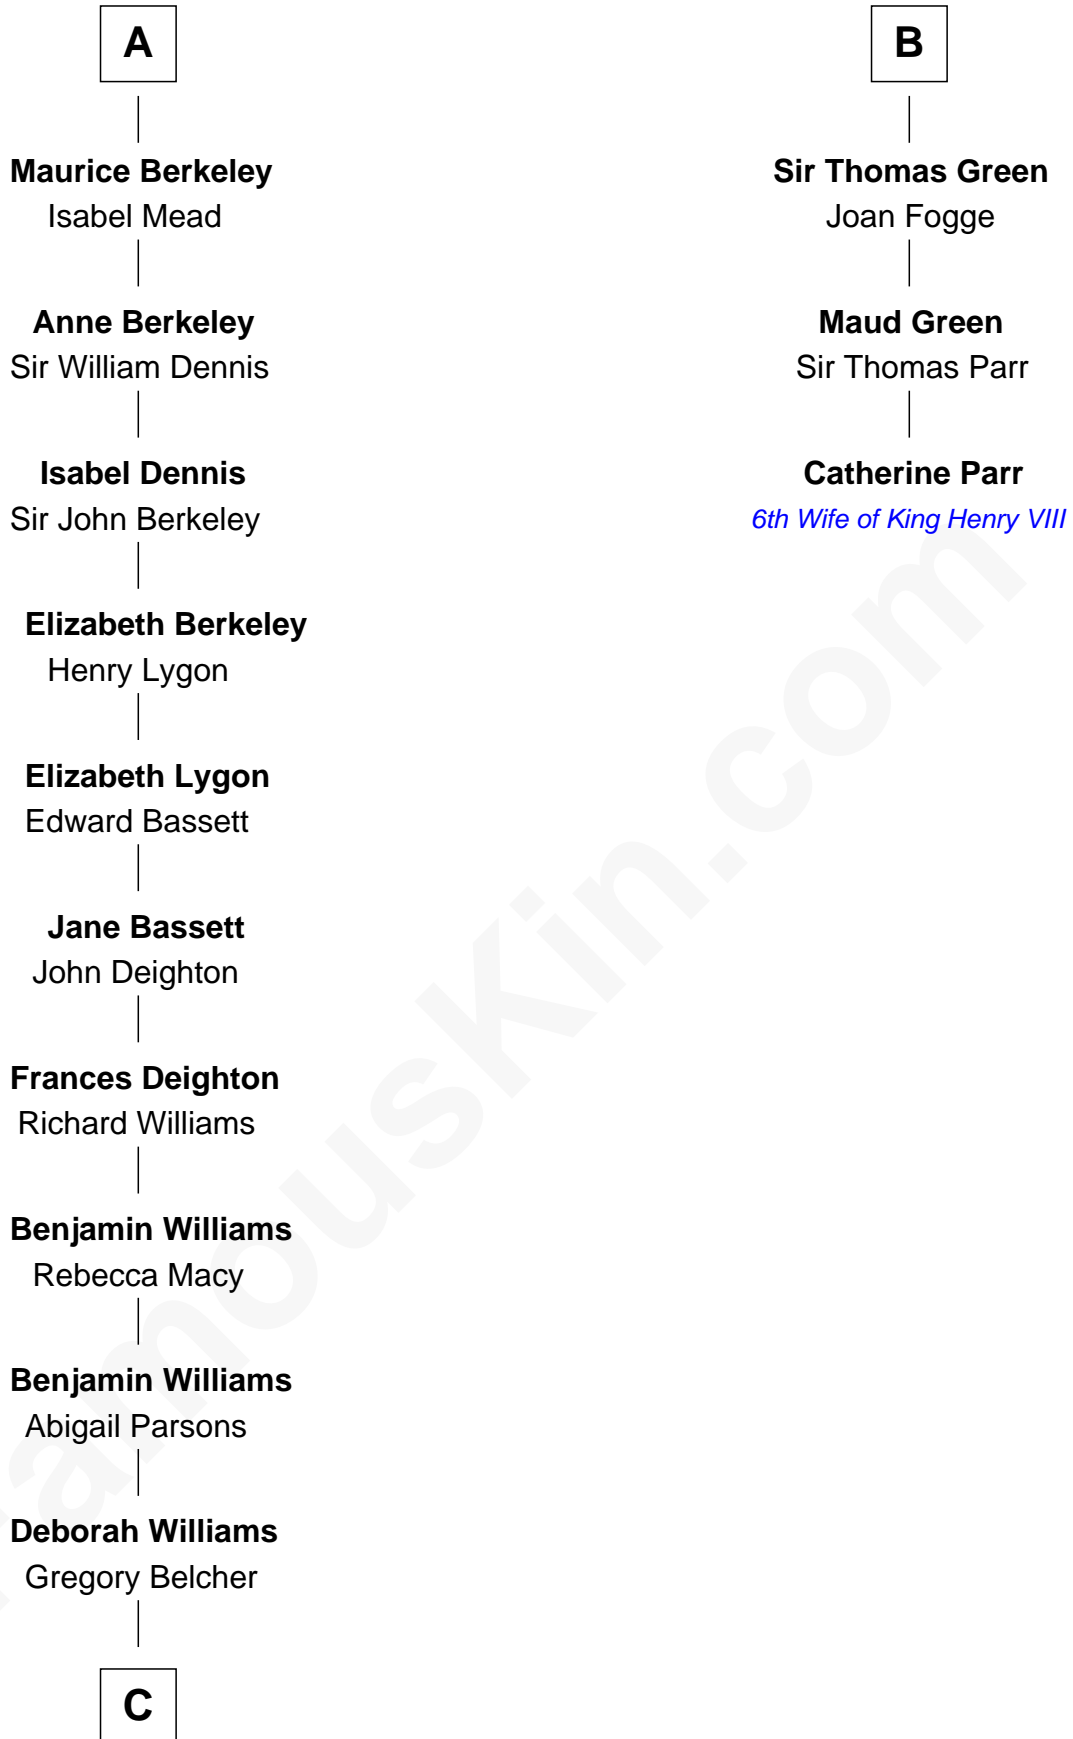

FamousKin.com

Relationship Chart of General Douglas MacArthur

U.S. Army - World War II

9th cousin 12 times removed of

Catherine Parr

6th Wife of King Henry VIII

Sir John FitzGeoffrey

Isabel le Bigod

FamousKin.com