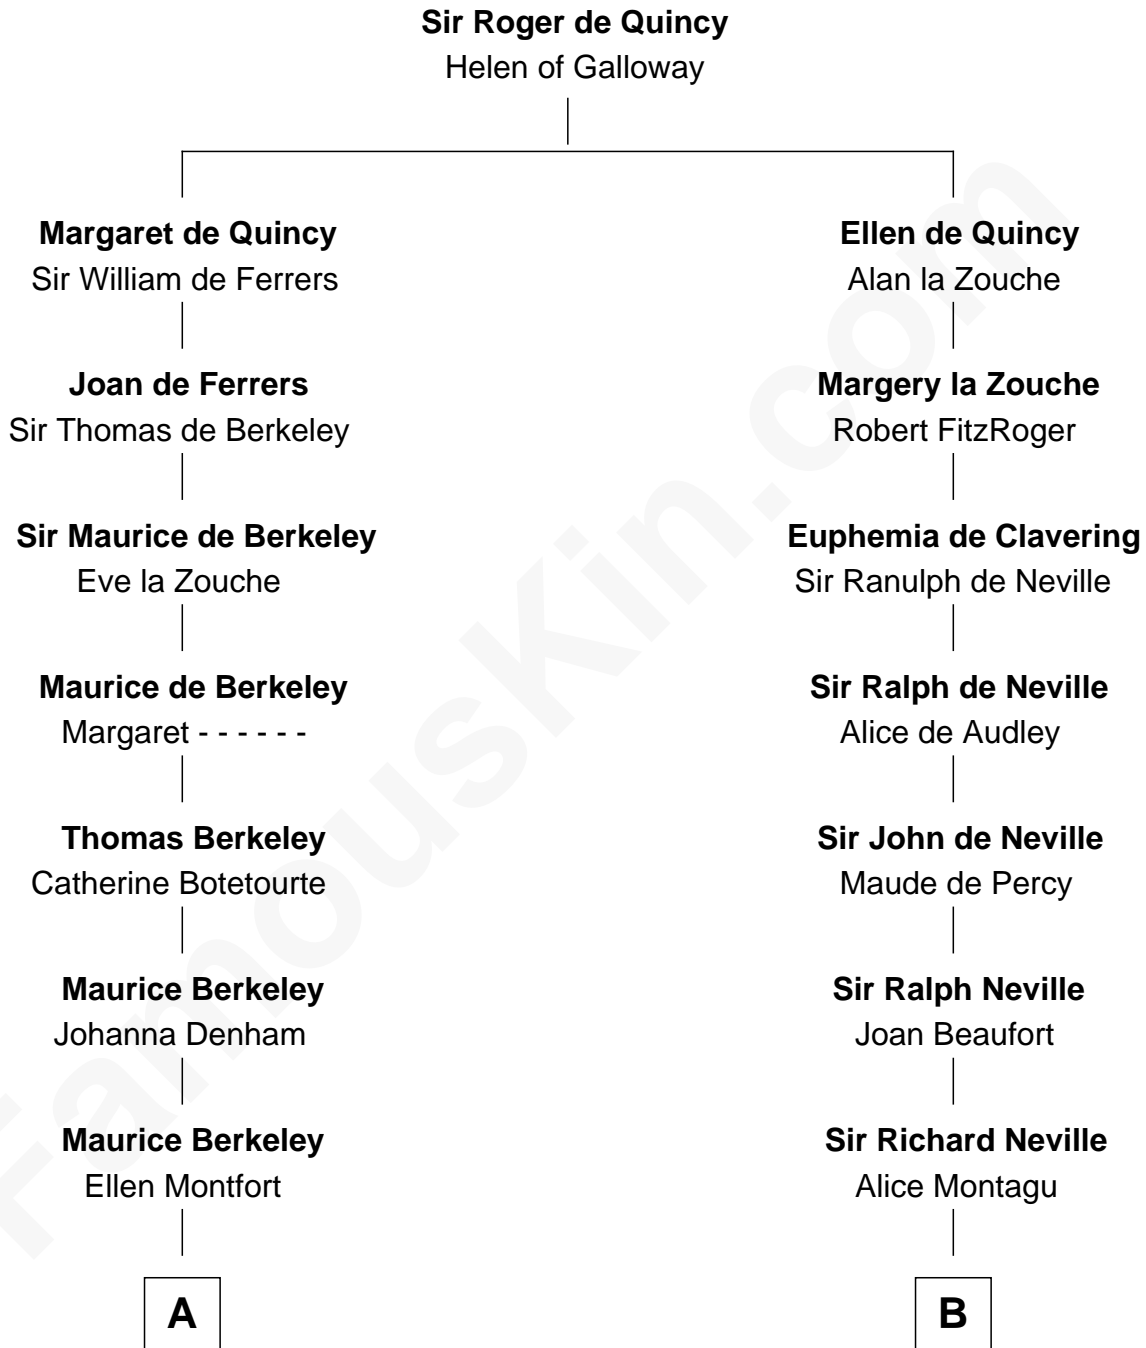

FamousKin.com
Relationship Chart of
General Douglas MacArthur
U.S. Army - World War II

10th cousin 11 times removed of
Catherine Parr
6th Wife of King Henry VIII

FamousKin.com