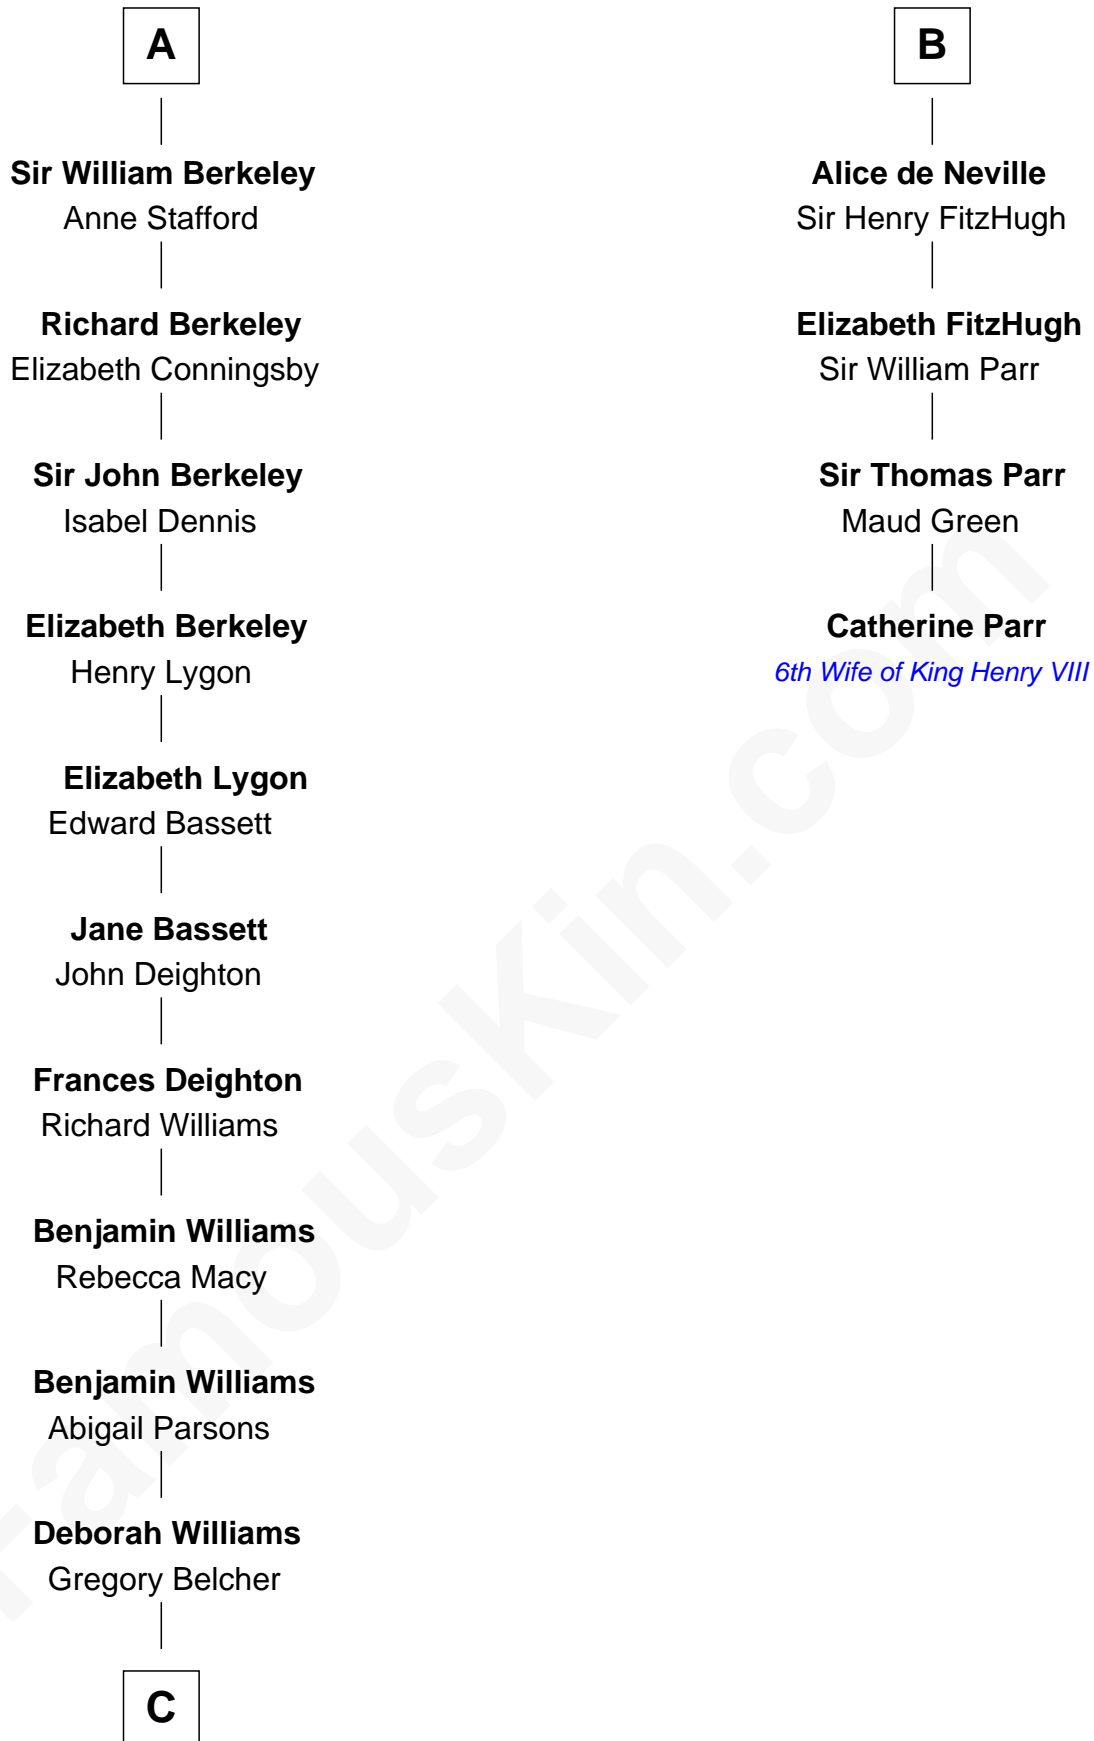

FamousKin.com
Relationship Chart of
General Douglas MacArthur
U.S. Army - World War II

10th cousin 11 times removed of
Catherine Parr
6th Wife of King Henry VIII

FamousKin.com