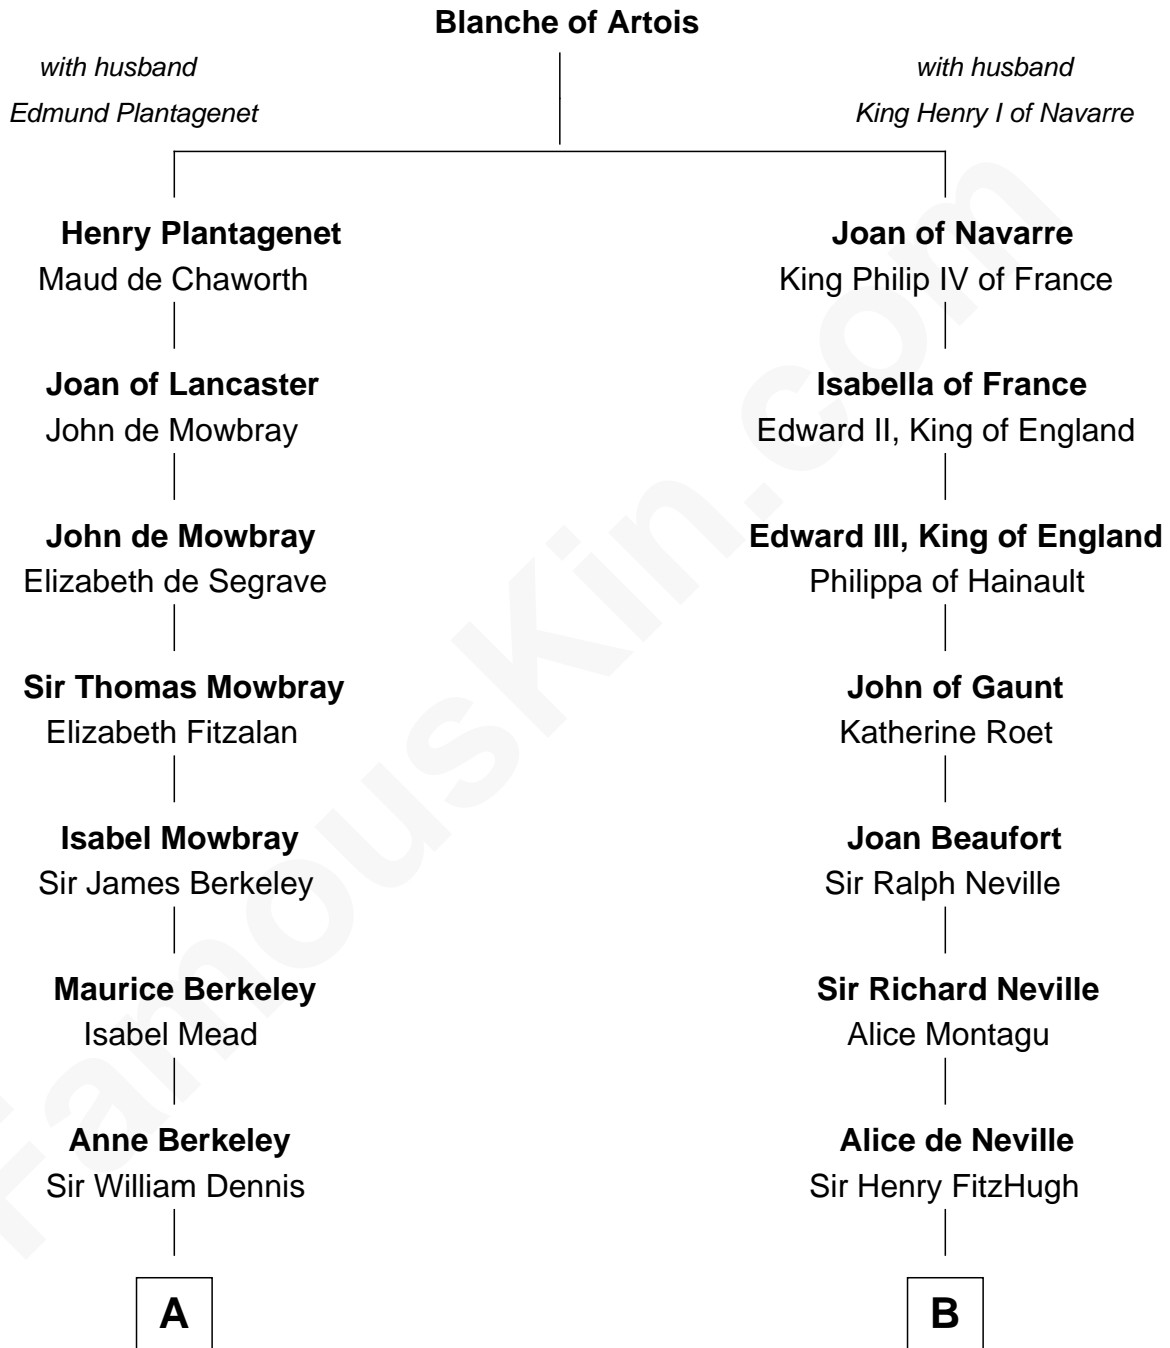

FamousKin.com

Relationship Chart of General Douglas MacArthur

U.S. Army - World War II

9th cousin 10 times removed of

Catherine Parr

6th Wife of King Henry VIII

C

—
Aurelia Belcher
Arthur MacArthur