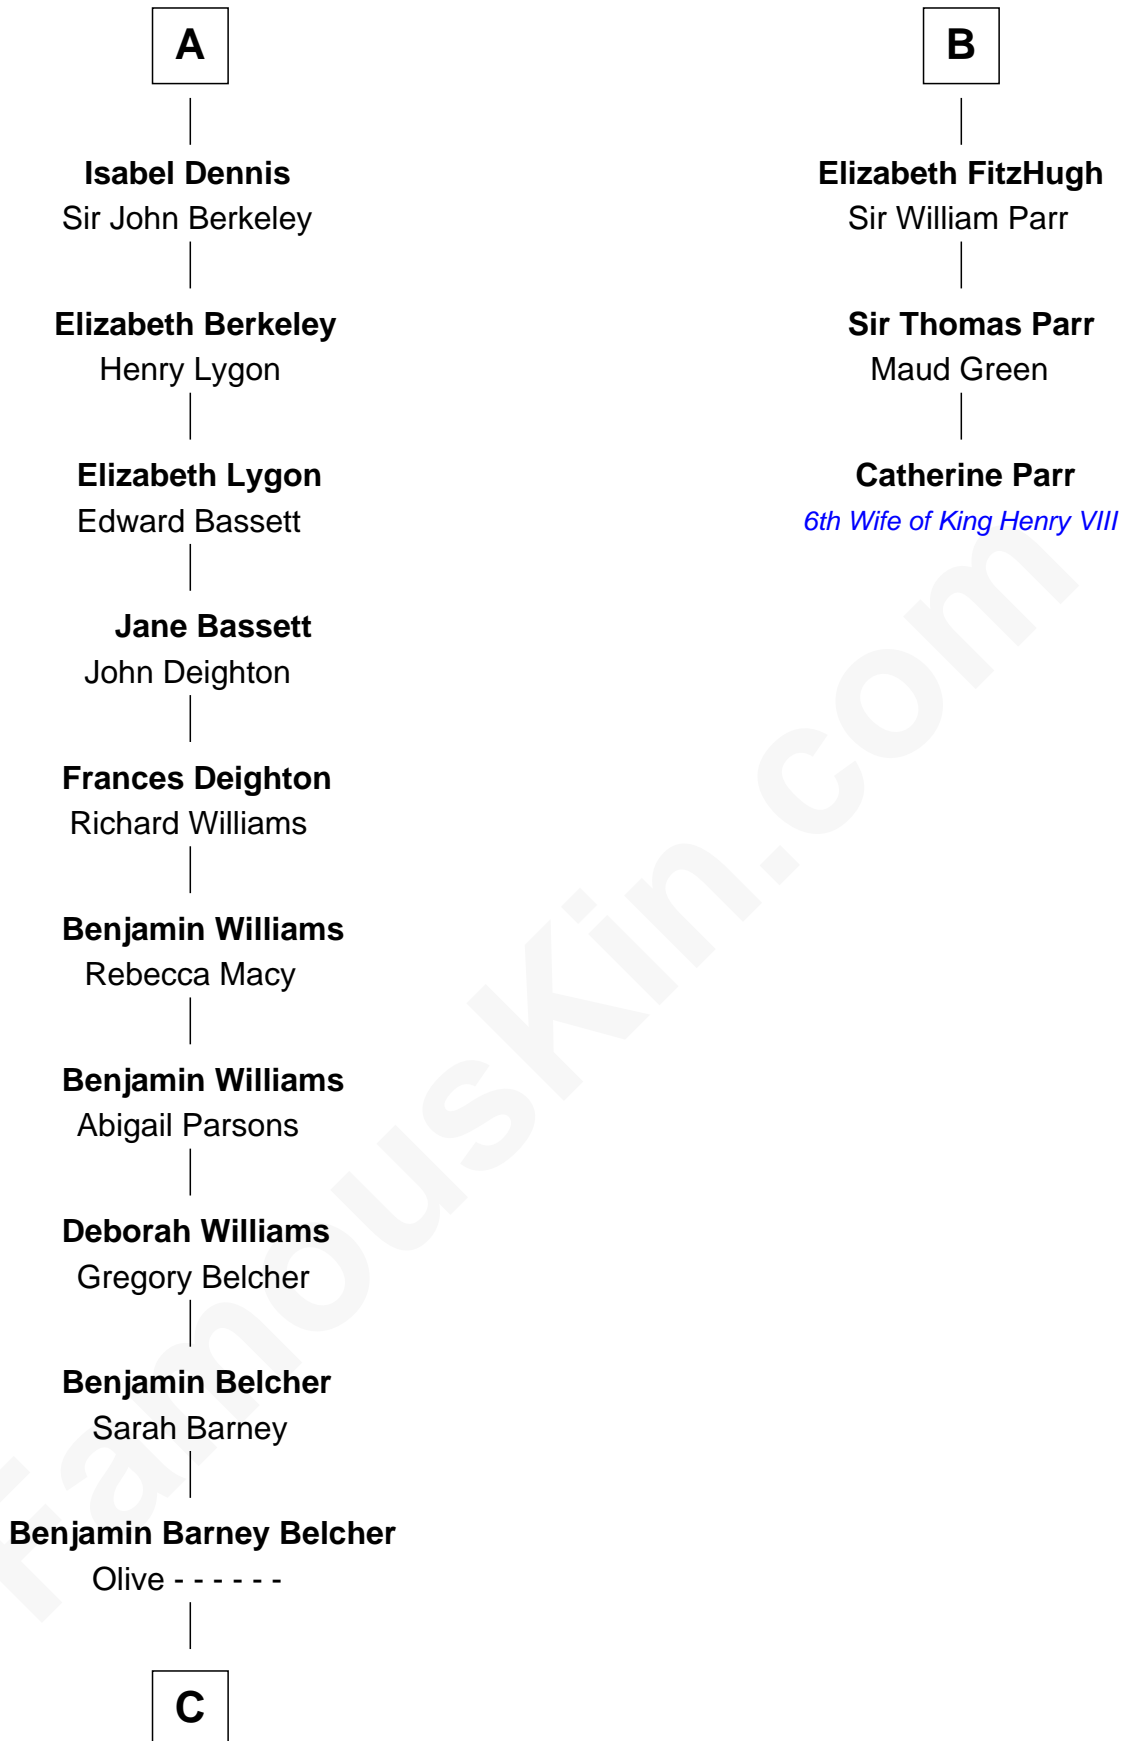

FamousKin.com

Relationship Chart of General Douglas MacArthur

U.S. Army - World War II

9th cousin 10 times removed of

Catherine Parr

6th Wife of King Henry VIII

C

—
Aurelia Belcher
Arthur MacArthur