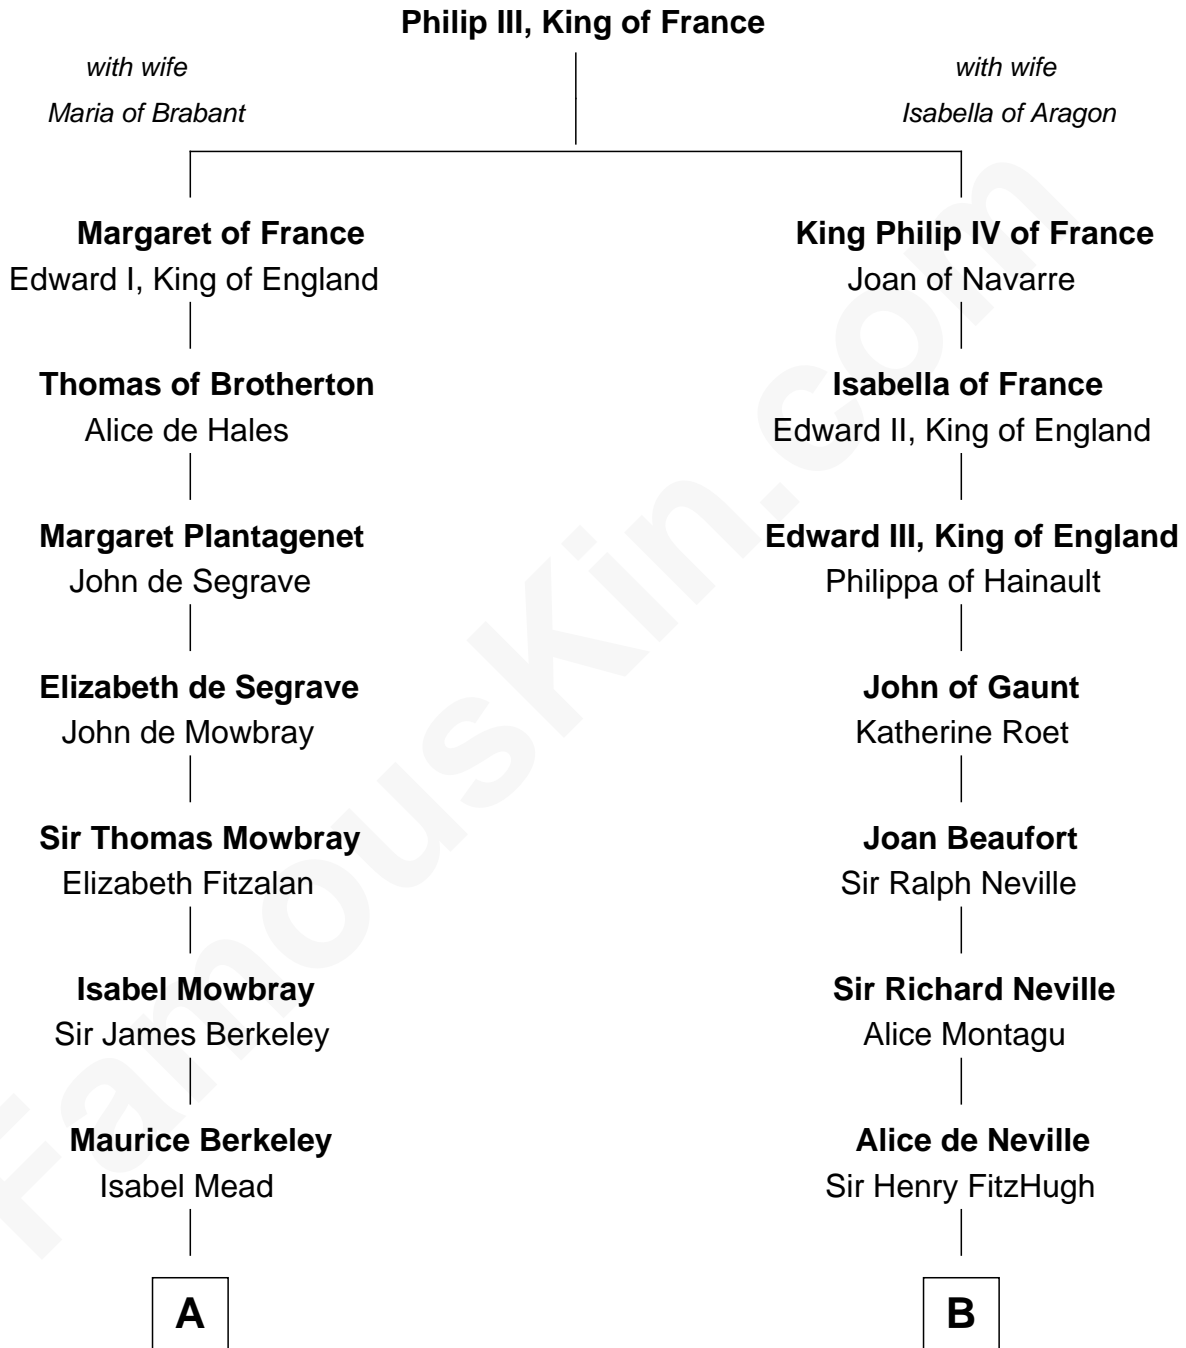

**FamousKin.com**  
**Relationship Chart of**  
**General Douglas MacArthur**  
*U.S. Army - World War II*

9th cousin 11 times removed of

**Catherine Parr**  
*6th Wife of King Henry VIII*

FamousKin.com