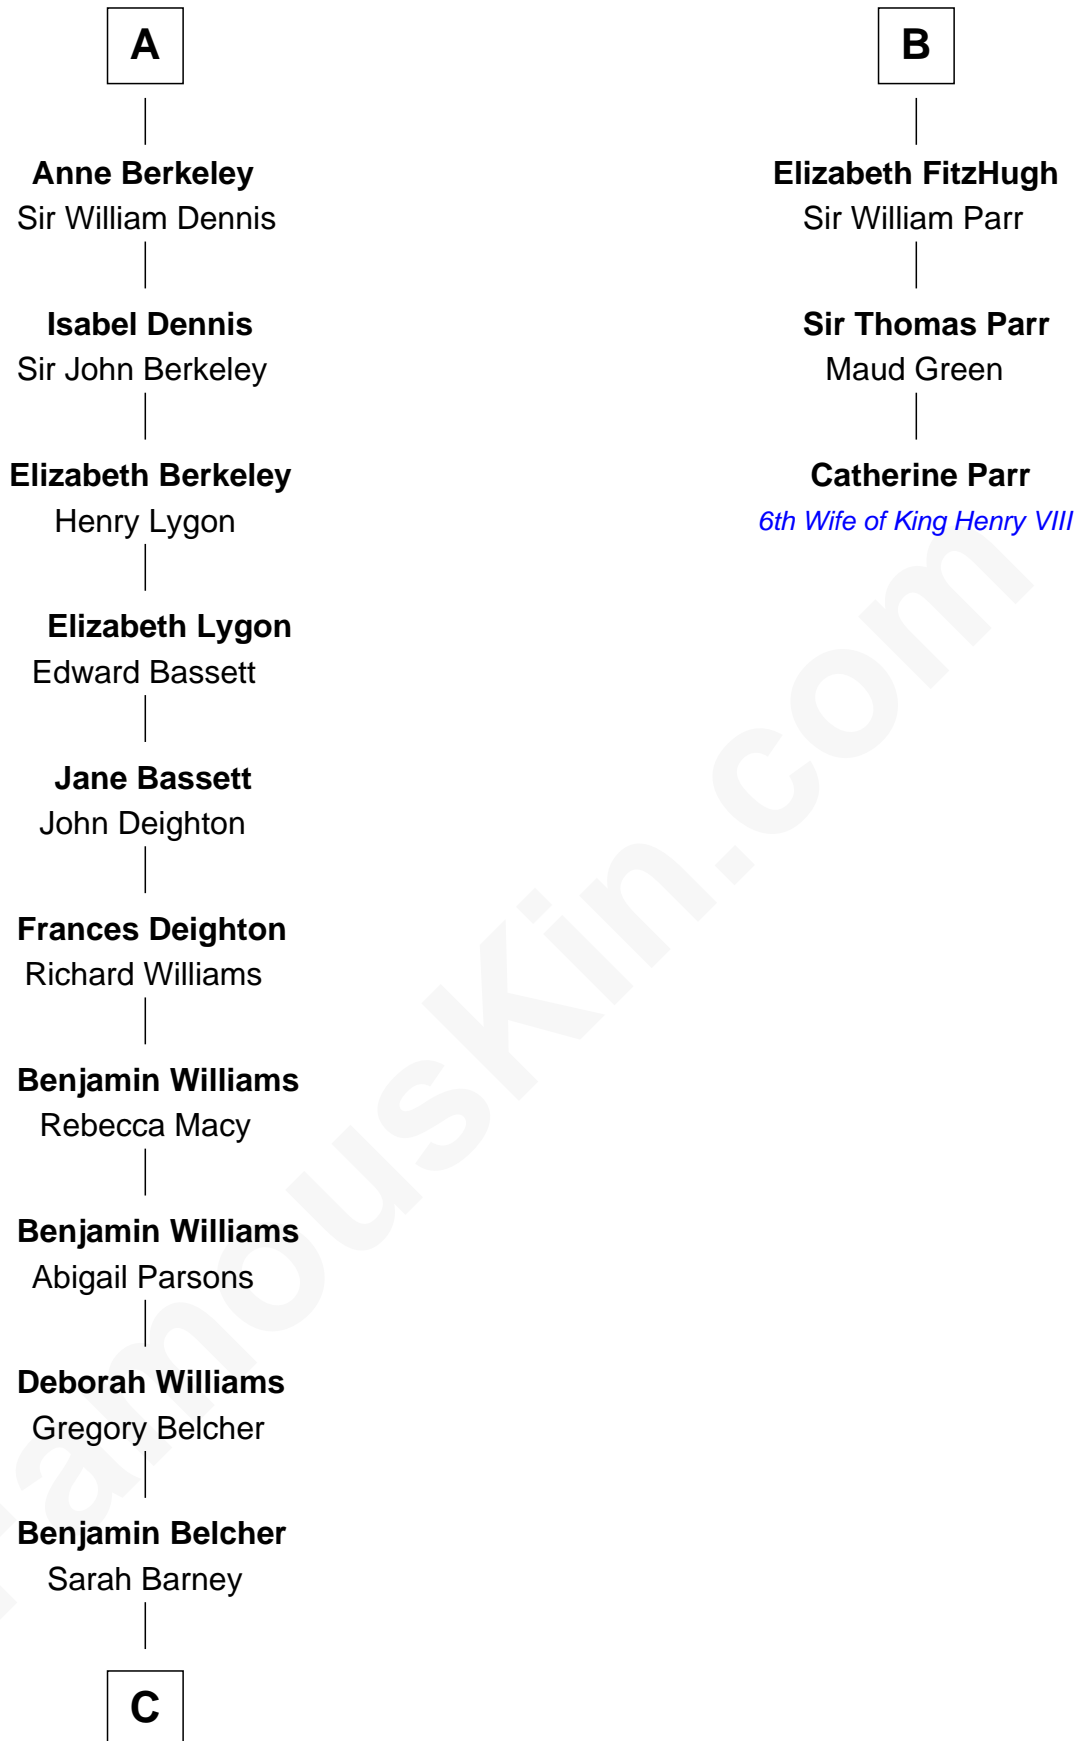

**FamousKin.com**  
**Relationship Chart of**  
**General Douglas MacArthur**  
*U.S. Army - World War II*

9th cousin 11 times removed of

**Catherine Parr**  
*6th Wife of King Henry VIII*

FamousKin.com