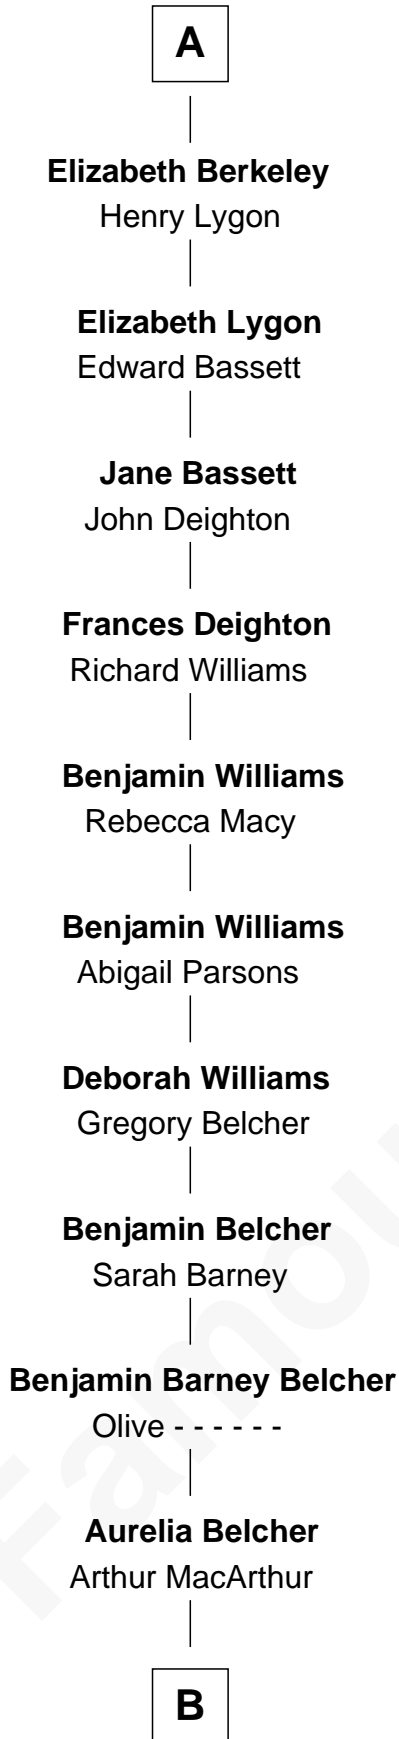

## Relationship Chart of General Douglas MacArthur

*U.S. Army - World War II*

7th cousin 11 times removed of

**Catherine Parr**

*6th Wife of King Henry VIII*

**Humphrey de Bohun**

Elizabeth Plantagenet

**Sir William de Bohun**  
Elizabeth de Badlesmere

**Elizabeth de Bohun**  
Sir Richard Fitzalan

**Elizabeth Fitzalan**  
Sir Thomas Mowbray

**Isabel Mowbray**  
Sir James Berkeley

**Maurice Berkeley**  
Isabel Mead

**Anne Berkeley**  
Sir William Dennis

**Isabel Dennis**  
Sir John Berkeley

**A**

**Eleanor de Bohun**  
Sir James le Boteler

**Pernel le Boteler**  
Sir Gilbert Talbot

**Sir Richard Talbot**  
Ankaret le Strange

**Mary Talbot**  
Sir Thomas Greene

**Sir Thomas Greene**  
Marine Bellers

**Sir Thomas Green**  
Joan Fogge

**Maud Green**  
Sir Thomas Parr

**Catherine Parr**  
*6th Wife of King Henry VIII*

**B**

—  
**Gen. Arthur MacArthur**  
Mary Pinckney Hardy

—  
**General Douglas MacArthur**  
*U.S. Army - World War II*