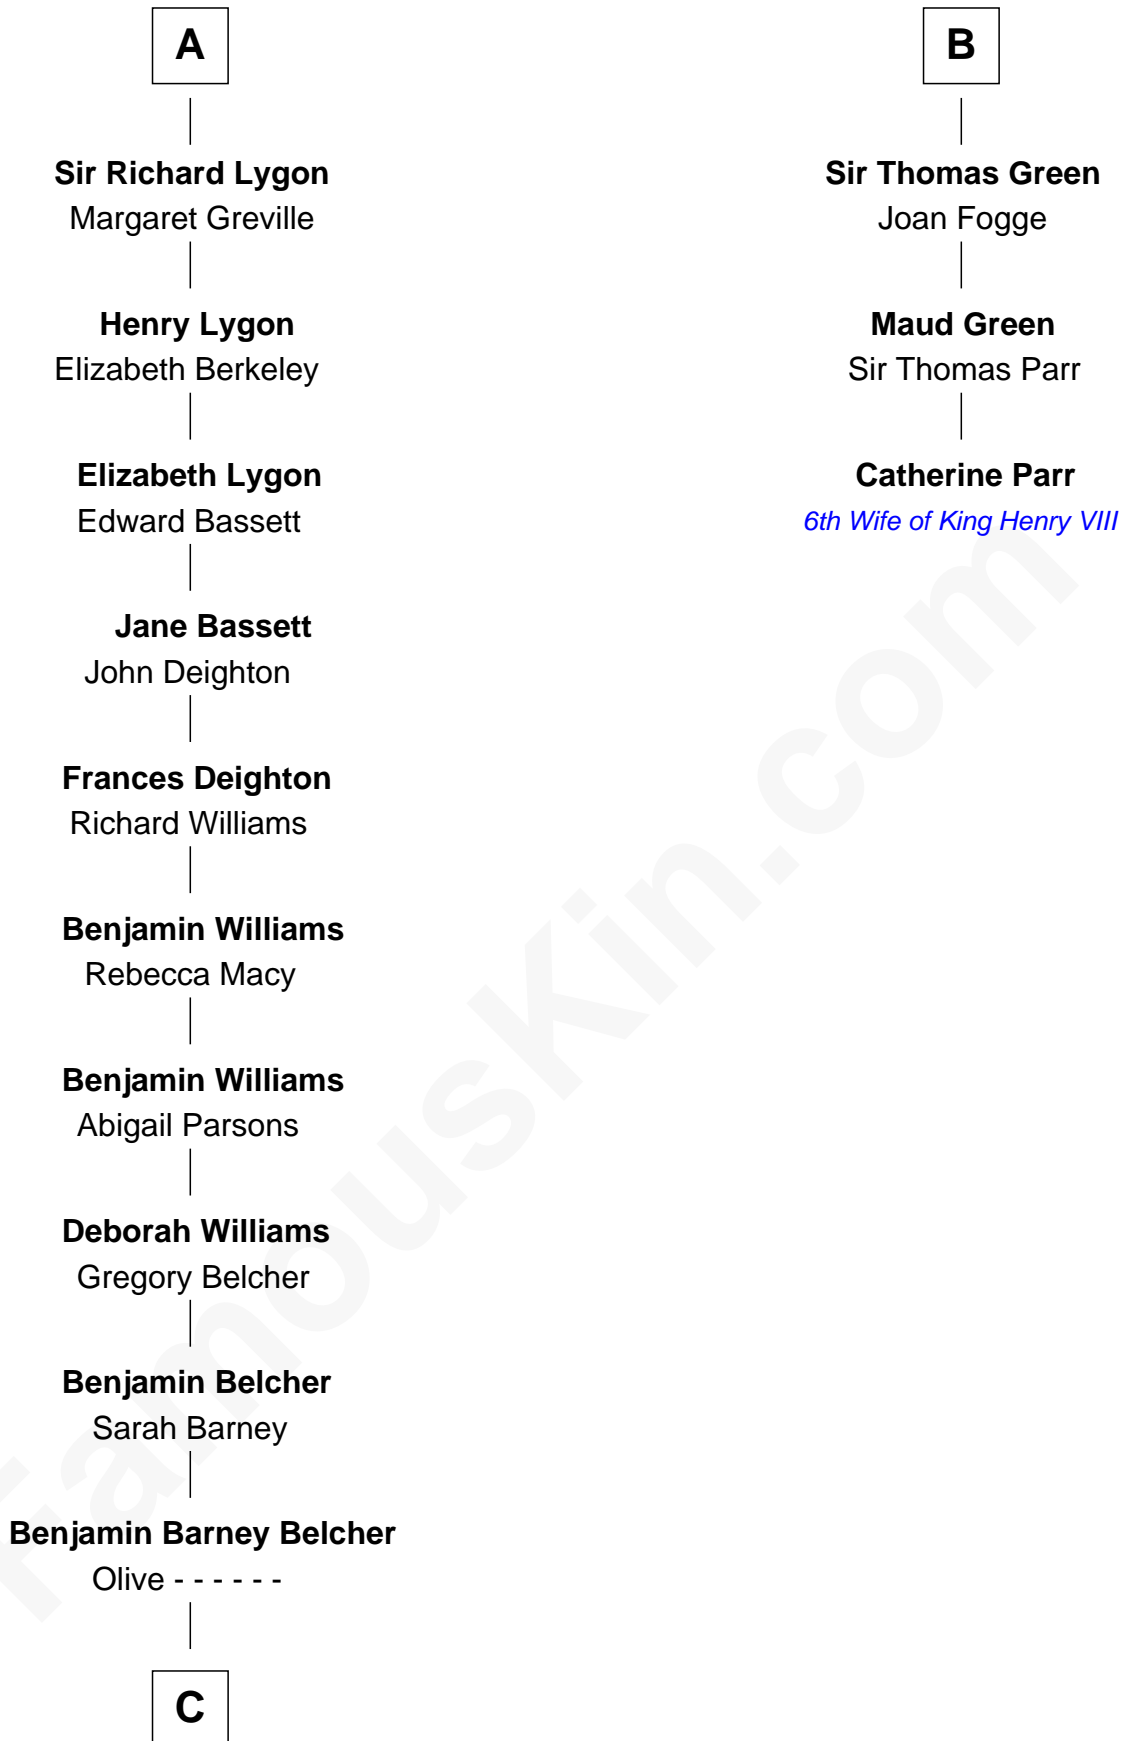

## Relationship Chart of

### General Douglas MacArthur

*U.S. Army - World War II*

9th cousin 10 times removed of

**Catherine Parr**

*6th Wife of King Henry VIII*

**C**

—  
**Aurelia Belcher**  
Arthur MacArthur

—  
**Gen. Arthur MacArthur**  
Mary Pinckney Hardy