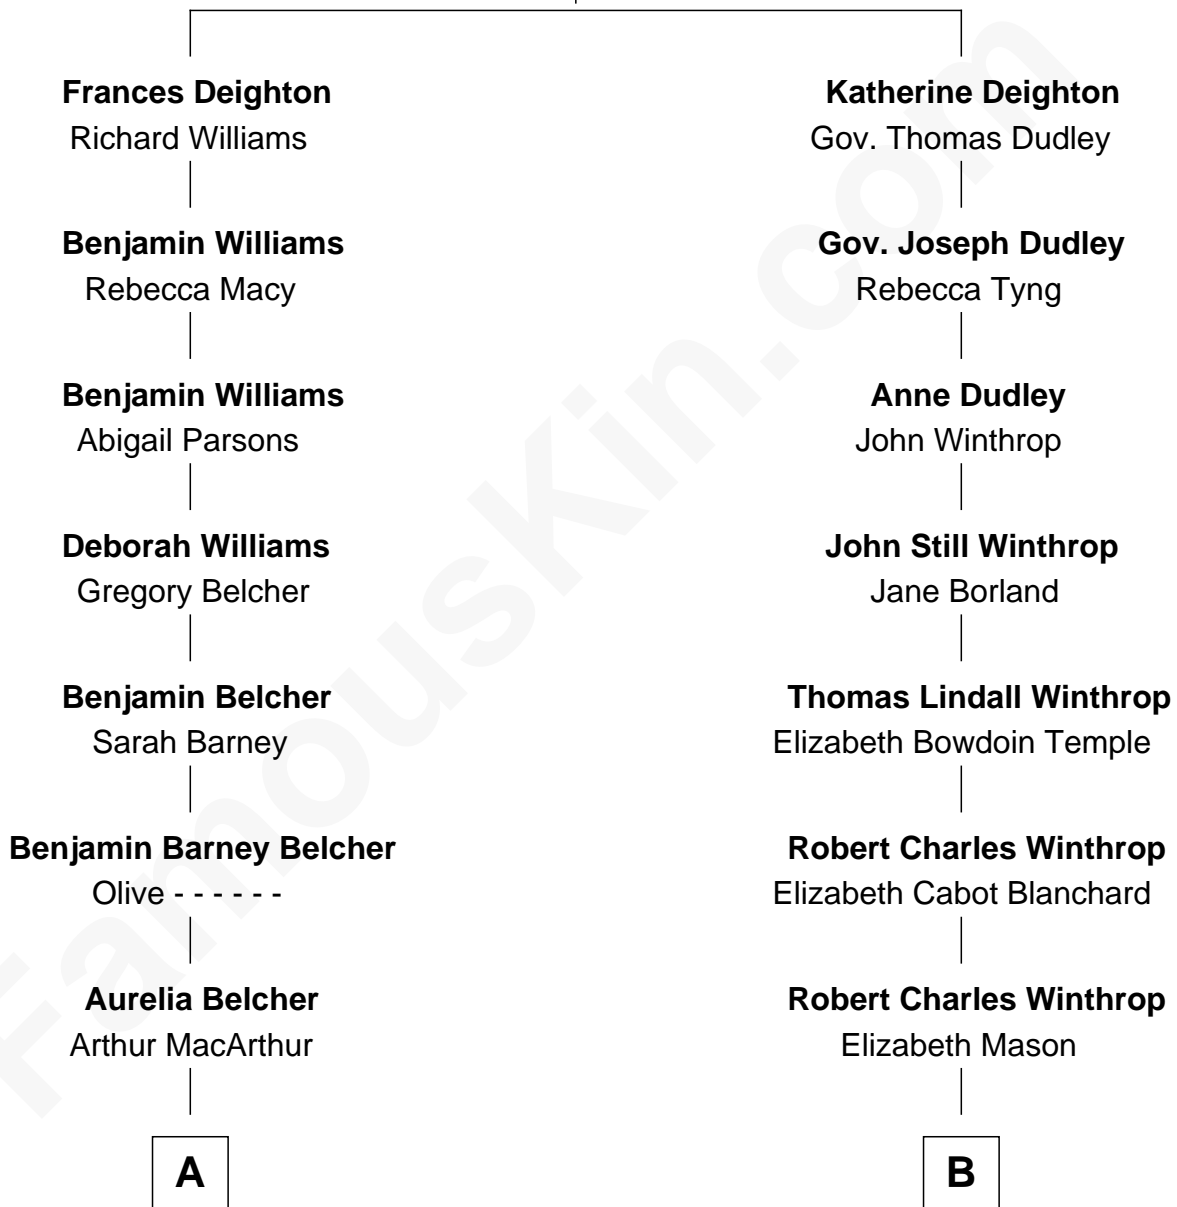

FamousKin.com
Relationship Chart of
General Douglas MacArthur

U.S. Army - World War II

8th cousin 1 time removed of

John Kerry

68th U.S. Secretary of State

John Deighton

Jane Bassett

A

Gen. Arthur MacArthur

Mary Pinckney Hardy

General Douglas MacArthur

U.S. Army - World War II

B

Margaret Tyndal Winthrop

James Grant Forbes

Rosemary Isabel Forbes