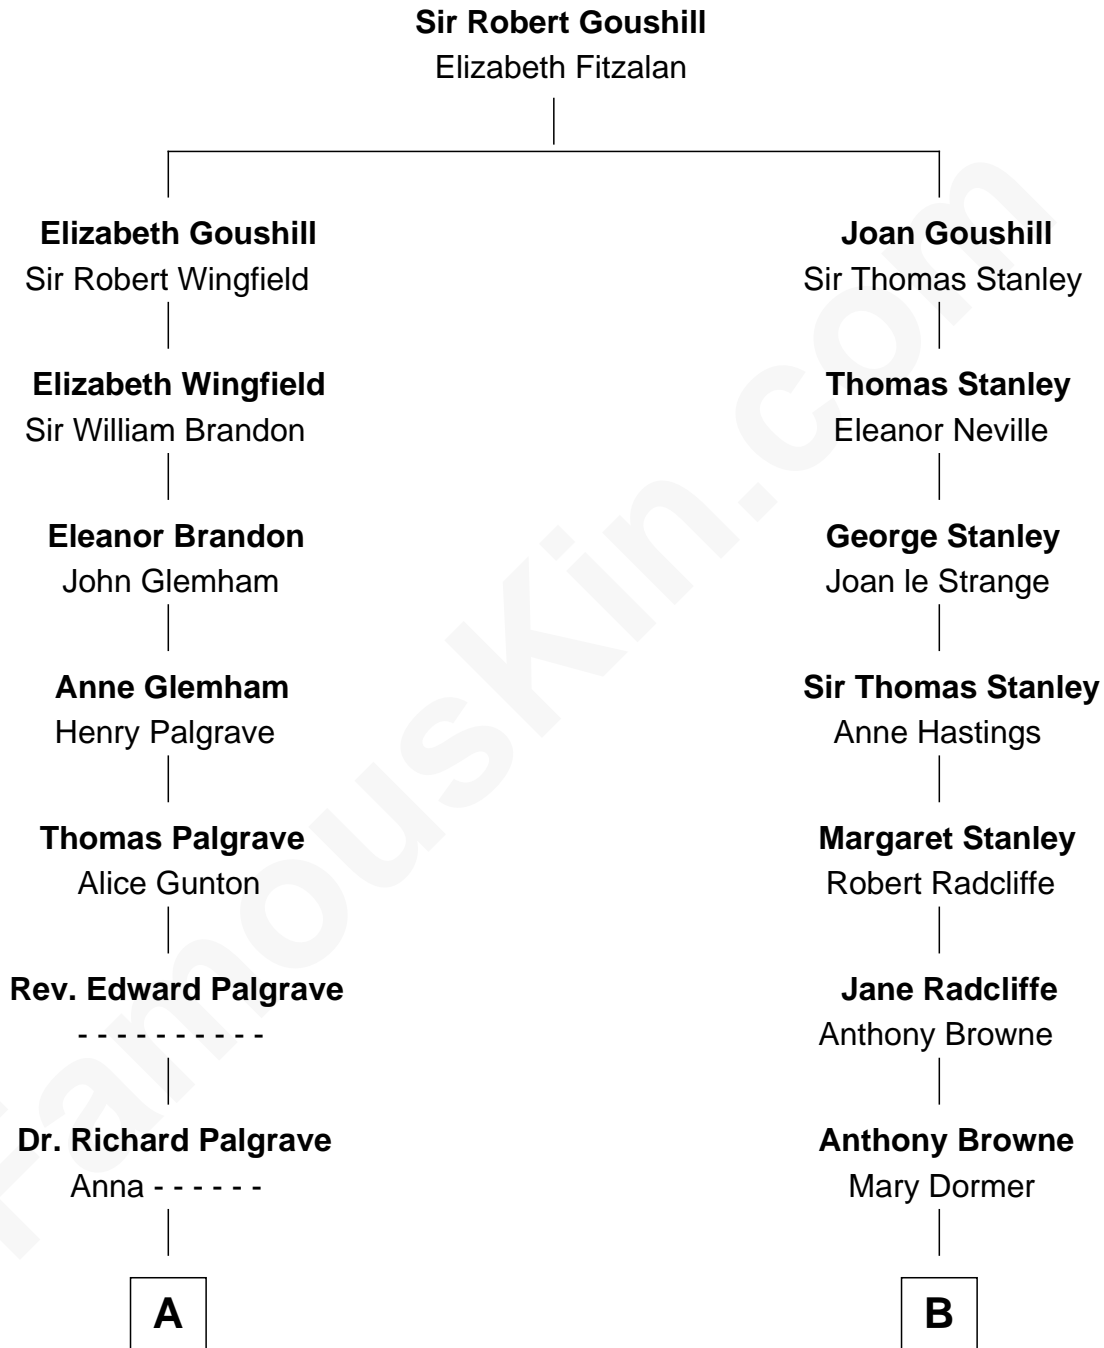

FamousKin.com
Relationship Chart of
General Douglas MacArthur
U.S. Army - World War II

16th cousin 2 times removed of

John Kerry
68th U.S. Secretary of State

C

—
Rosemary Isabel Forbes

Richard John Kerry

—
John Kerry

68th U.S. Secretary of State

FamousKin.com