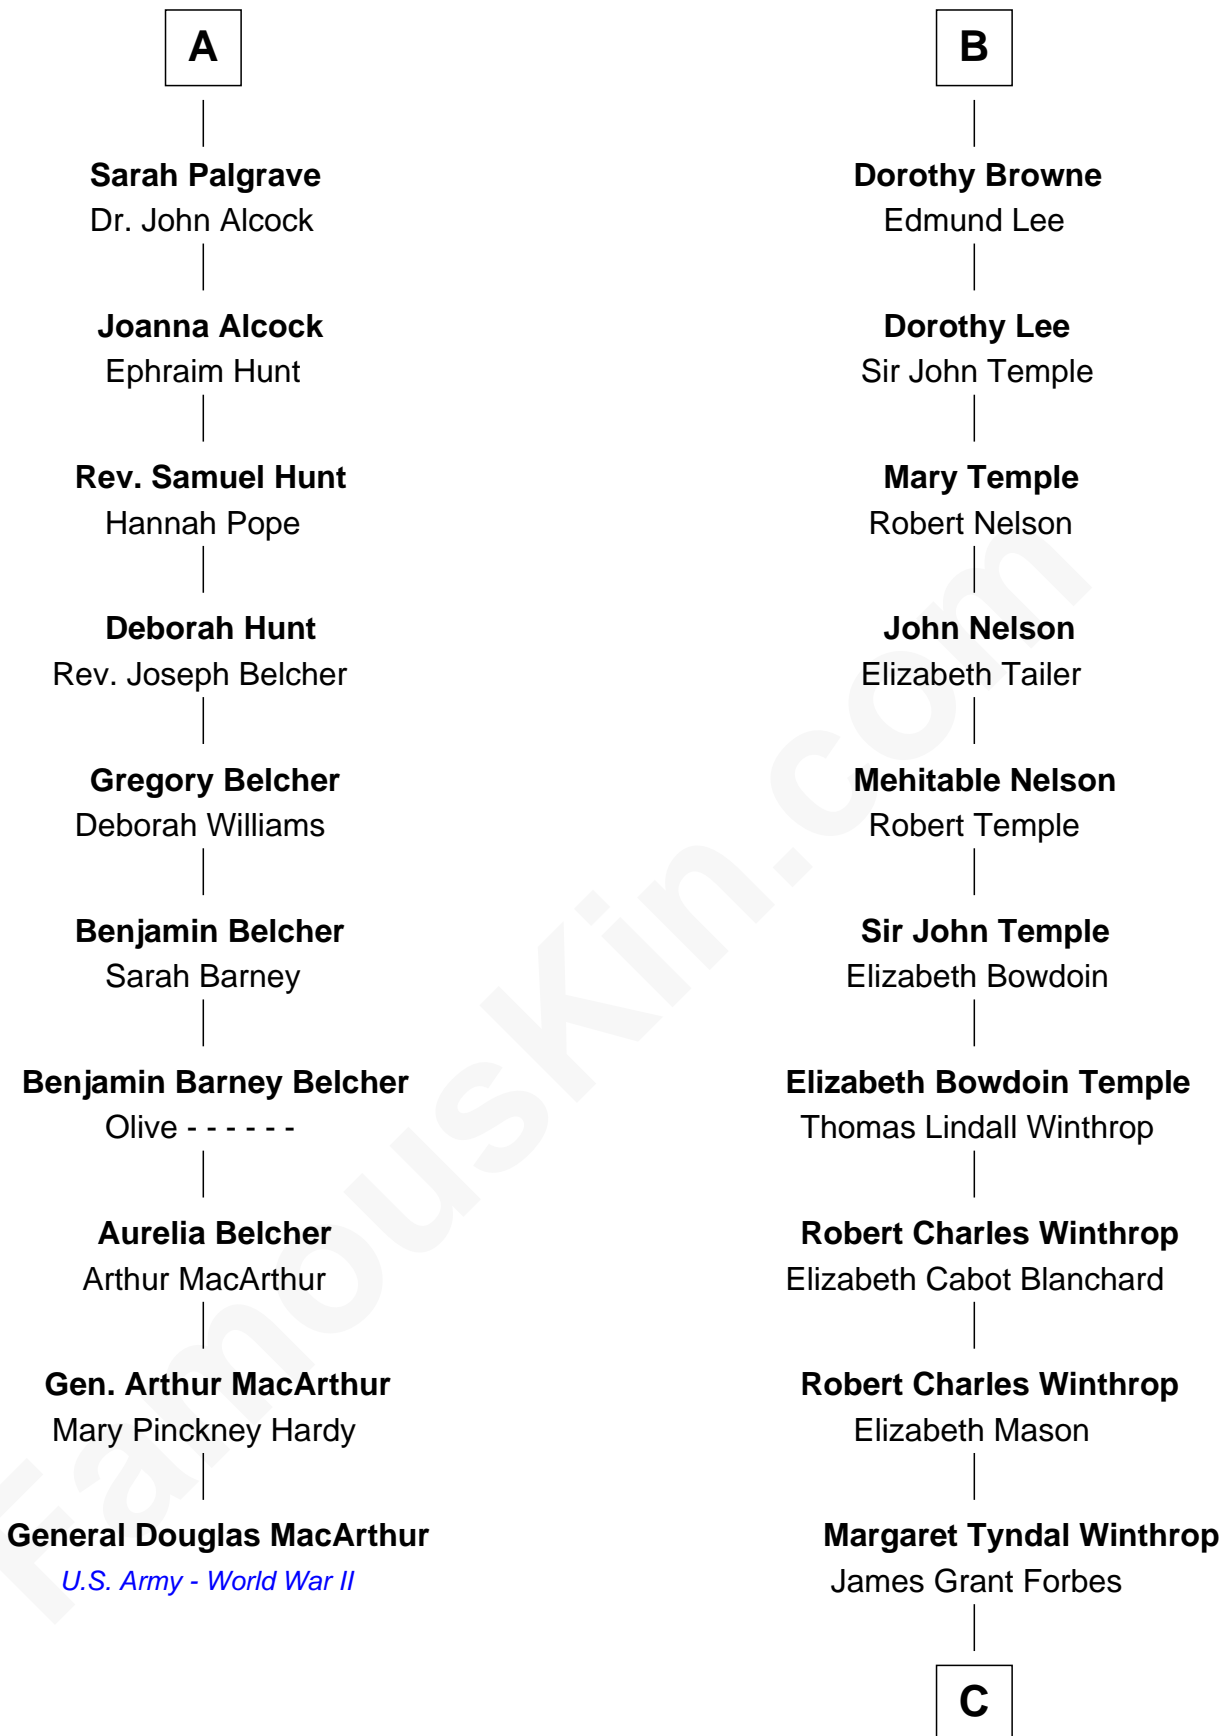

FamousKin.com
Relationship Chart of
General Douglas MacArthur
U.S. Army - World War II

16th cousin 2 times removed of

John Kerry
68th U.S. Secretary of State

C

—
Rosemary Isabel Forbes

Richard John Kerry

—
John Kerry

68th U.S. Secretary of State

FamousKin.com