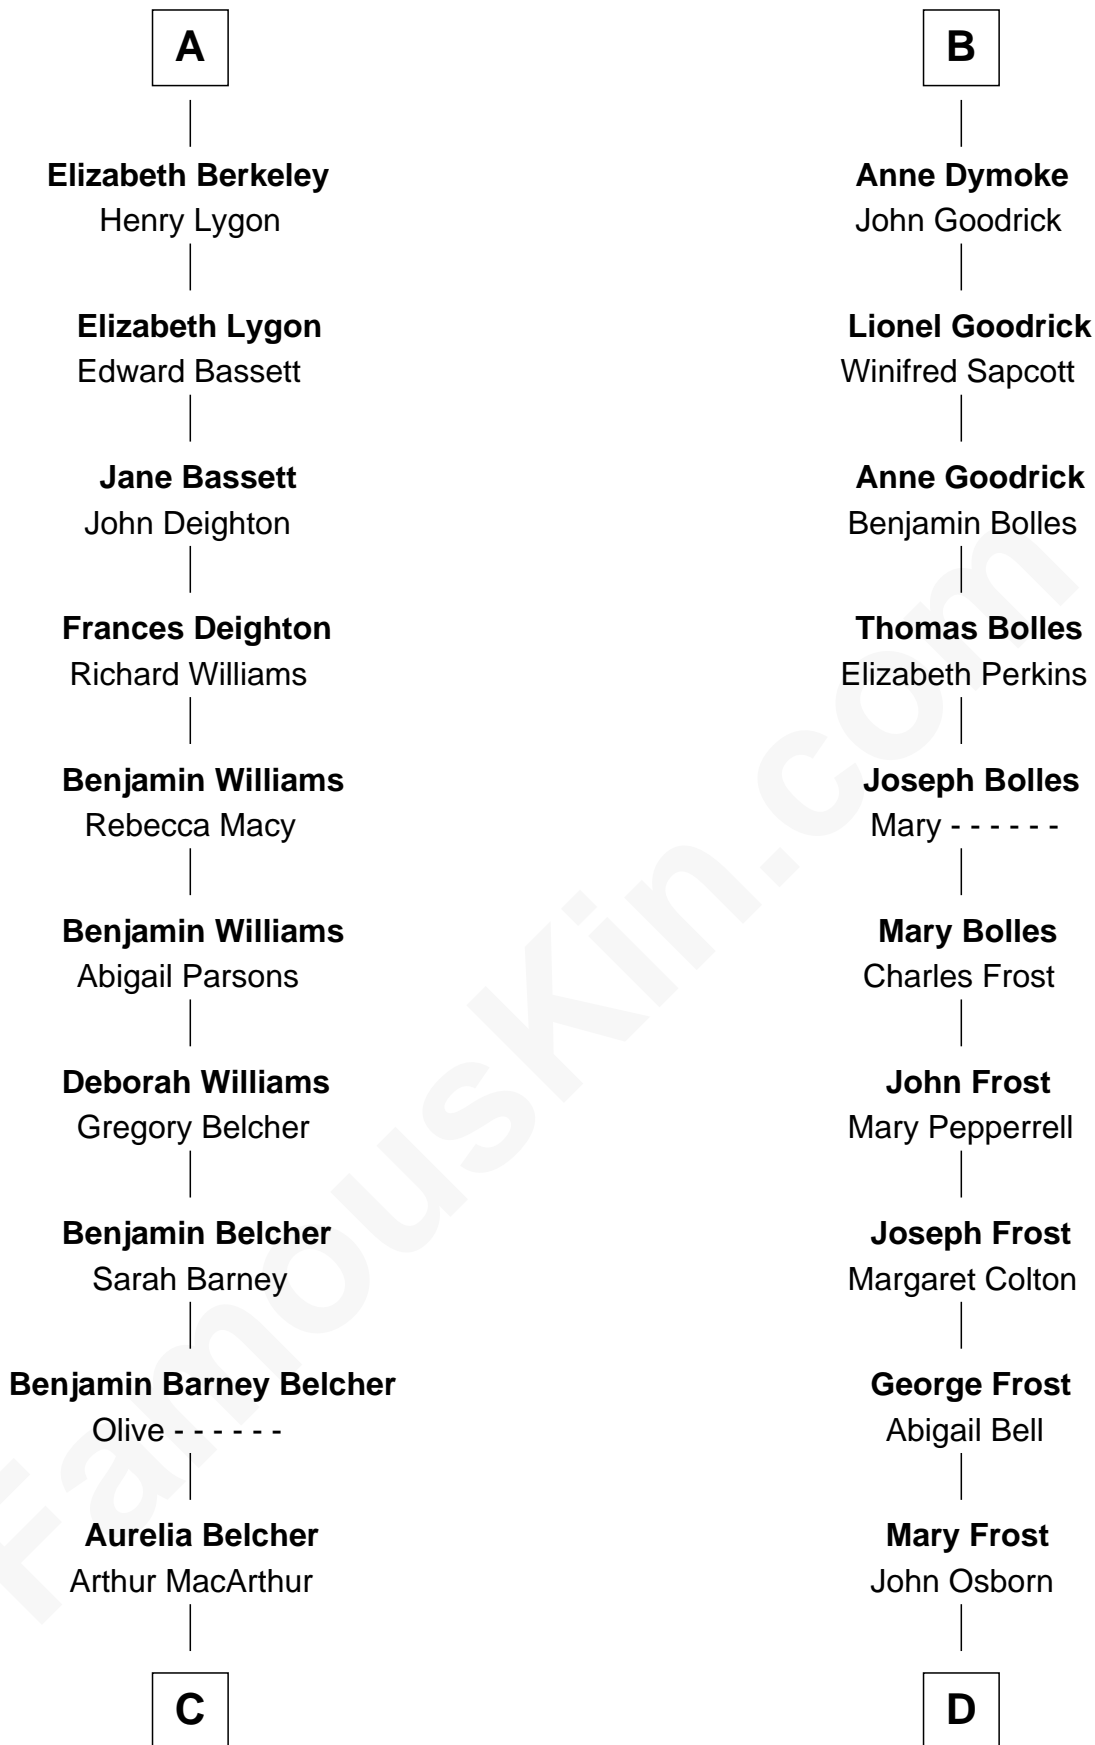

FamousKin.com

Relationship Chart of

General Douglas MacArthur

U.S. Army - World War II

18th cousin 3 times removed of

Lucille Ball

TV Actress - "I Love Lucy"

Sir Maurice de Berkeley

Eve la Zouche

C

Gen. Arthur MacArthur
Mary Pinckney Hardy

General Douglas MacArthur
U.S. Army - World War II

D

Sally Bennet Osborn
Newman Durrell

George Osborn Durrell
Anne Jane Jewell

Nellie Rebecca Durrell
Jasper Clinton Ball

Henry Durrell Ball
Desiree Evelyn Hunt

Lucille Ball
TV Actress - "I Love Lucy"