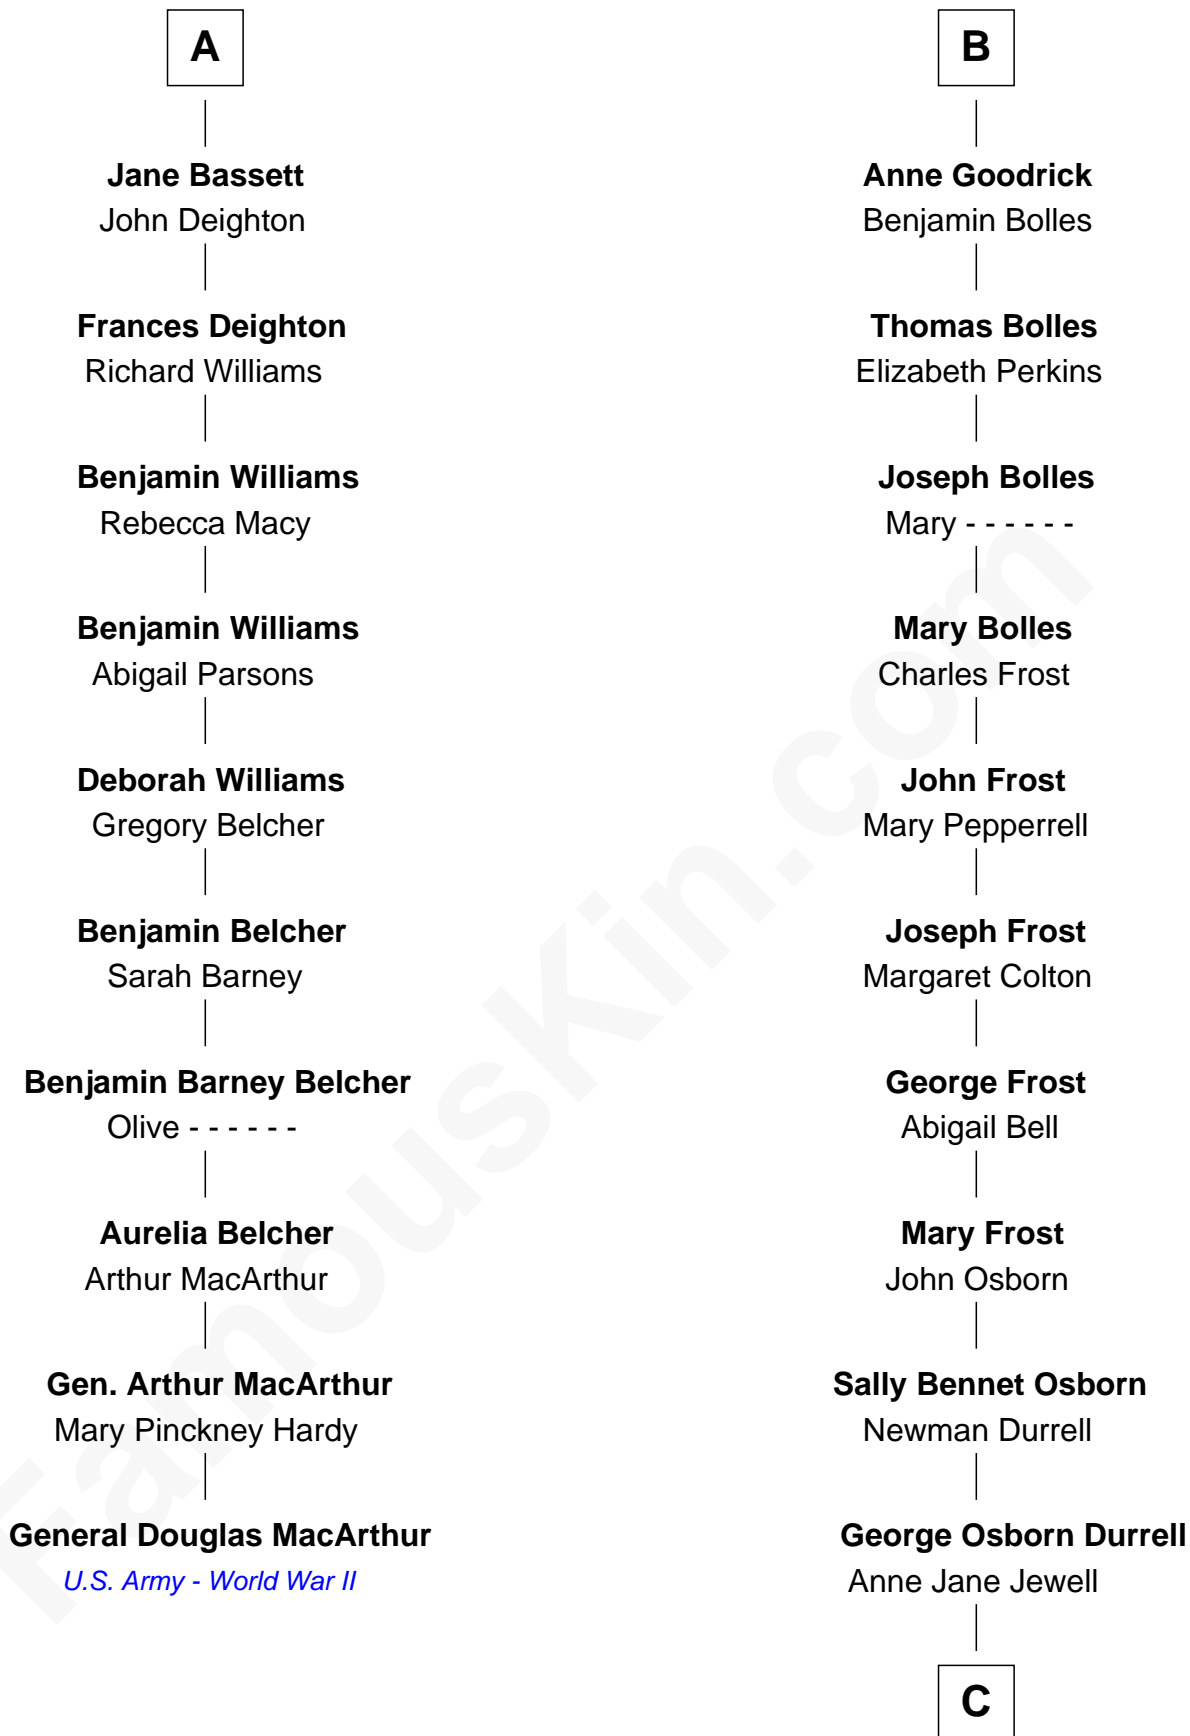

FamousKin.com

Relationship Chart of General Douglas MacArthur

U.S. Army - World War II

16th cousin 3 times removed of

Lucille Ball

TV Actress - "I Love Lucy"

C

Nellie Rebecca Durrell

Jasper Clinton Ball

Henry Durrell Ball

Desiree Evelyn Hunt

Lucille Ball

TV Actress - "I Love Lucy"

FamousKin.com