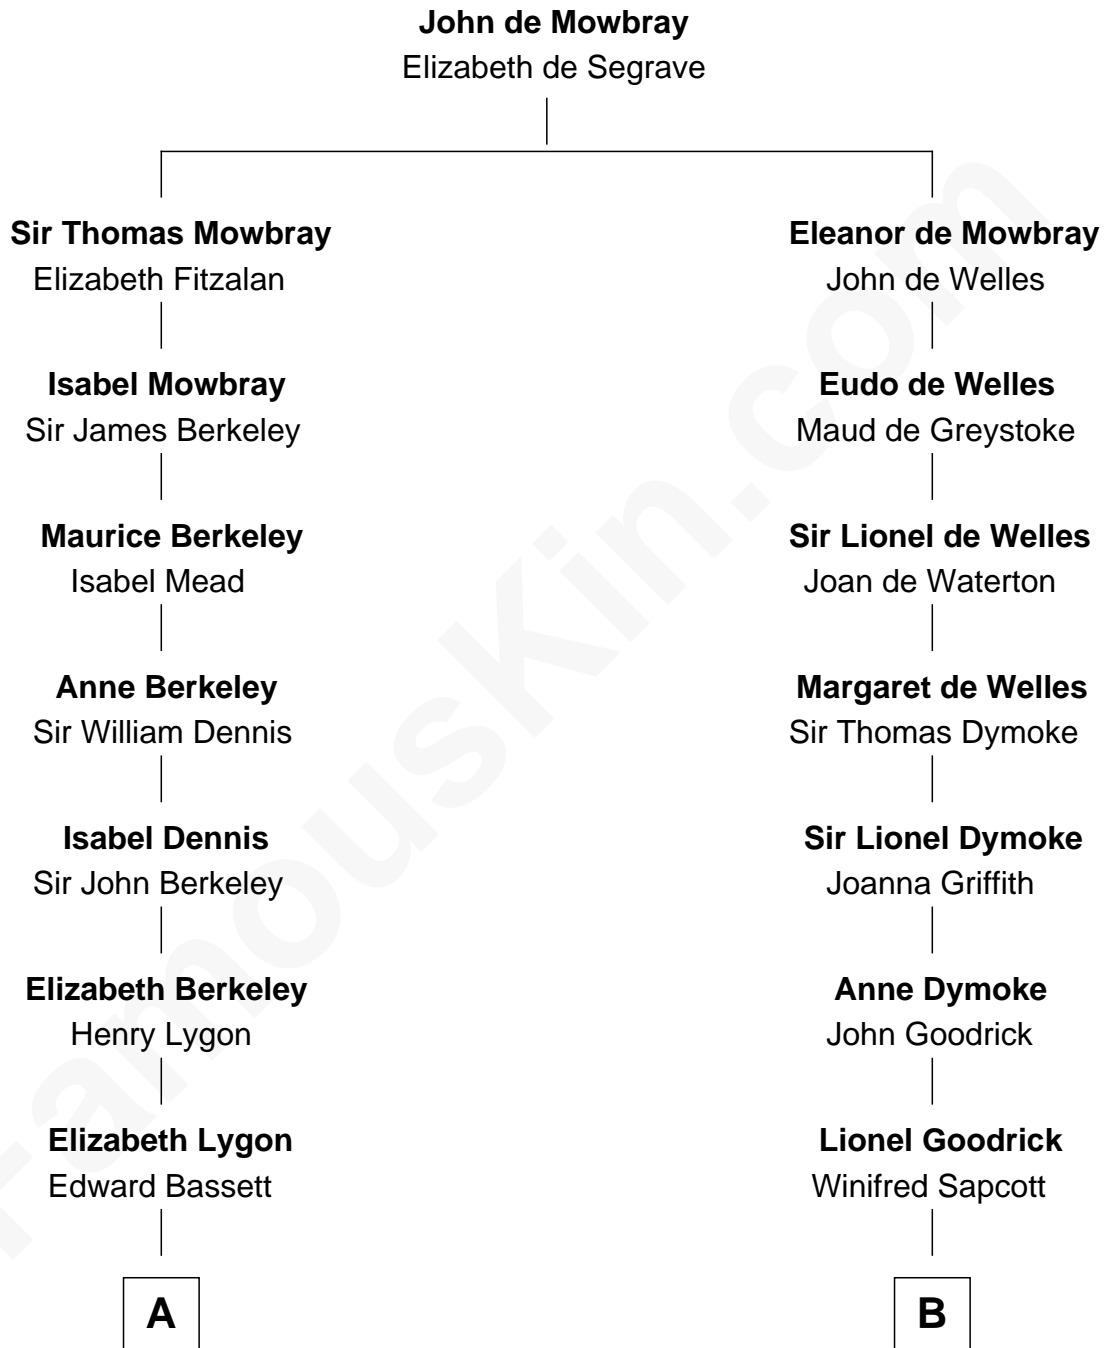

FamousKin.com

Relationship Chart of General Douglas MacArthur

U.S. Army - World War II

16th cousin 3 times removed of

Lucille Ball

TV Actress - "I Love Lucy"

C

Nellie Rebecca Durrell

Jasper Clinton Ball

Henry Durrell Ball

Desiree Evelyn Hunt

Lucille Ball

TV Actress - "I Love Lucy"

FamousKin.com