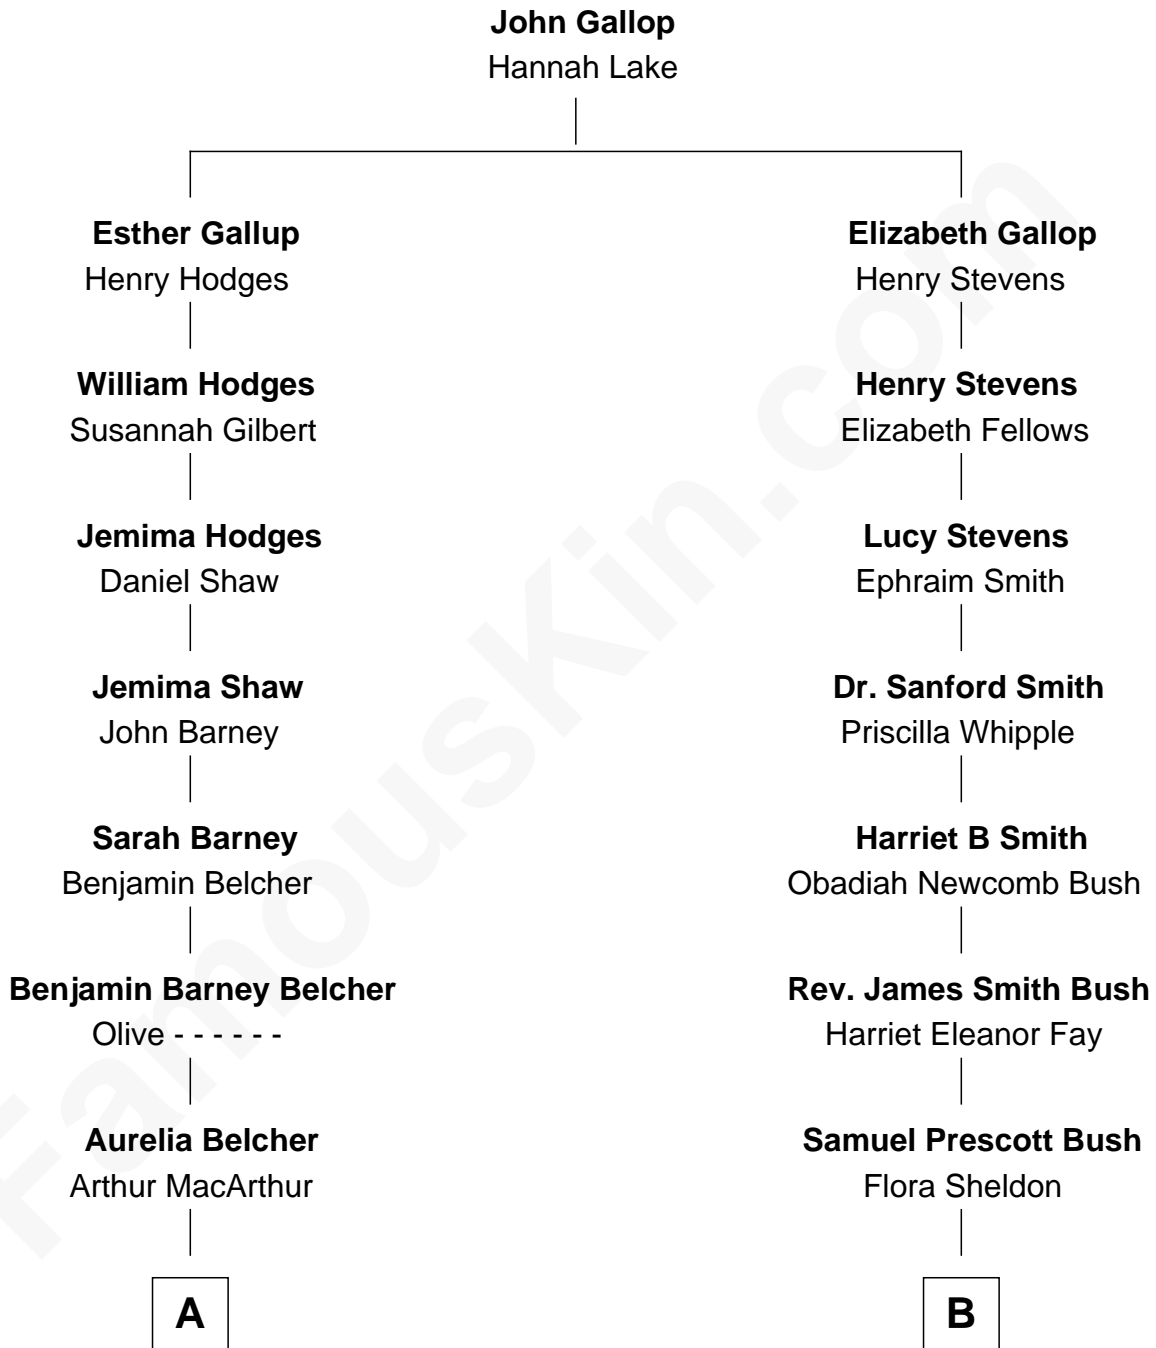

FamousKin.com

Relationship Chart of

General Douglas MacArthur

U.S. Army - World War II

8th cousin 1 time removed of

Jeb Bush

43rd Governor of Florida

FamousKin.com