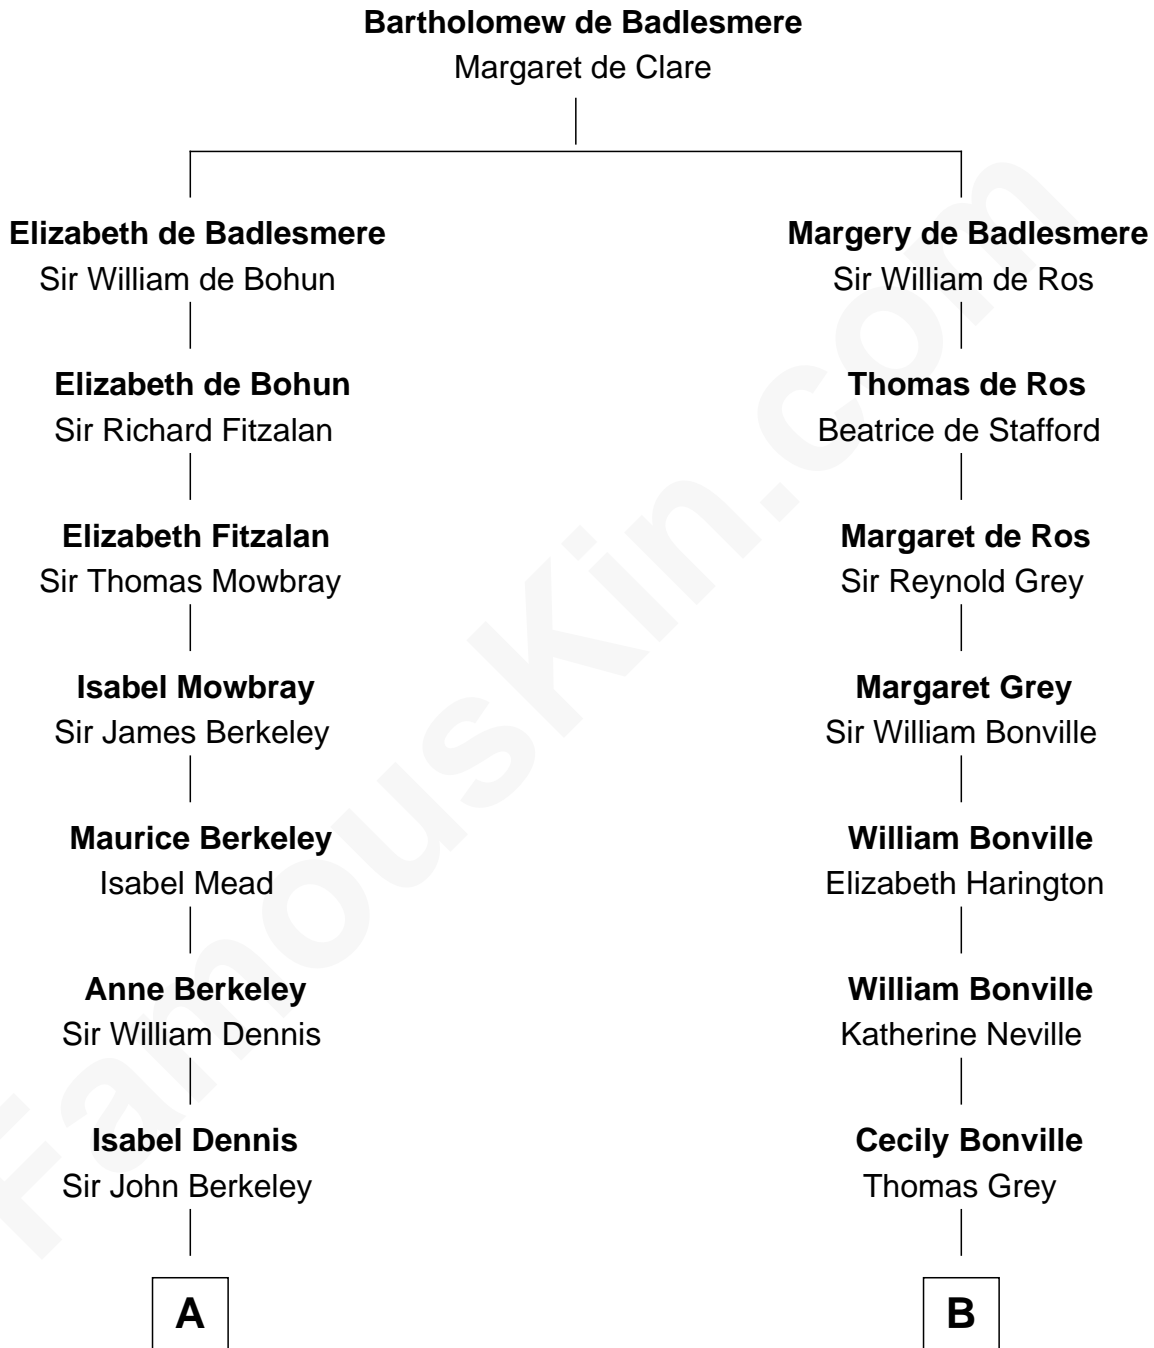

FamousKin.com

Relationship Chart of General Douglas MacArthur

U.S. Army - World War II

18th cousin of

John Brown

American Abolitionist

C

Gen. Arthur MacArthur

Mary Pinckney Hardy

General Douglas MacArthur

U.S. Army - World War II

D

Ruth Mills

Owen Brown

John Brown

American Abolitionist