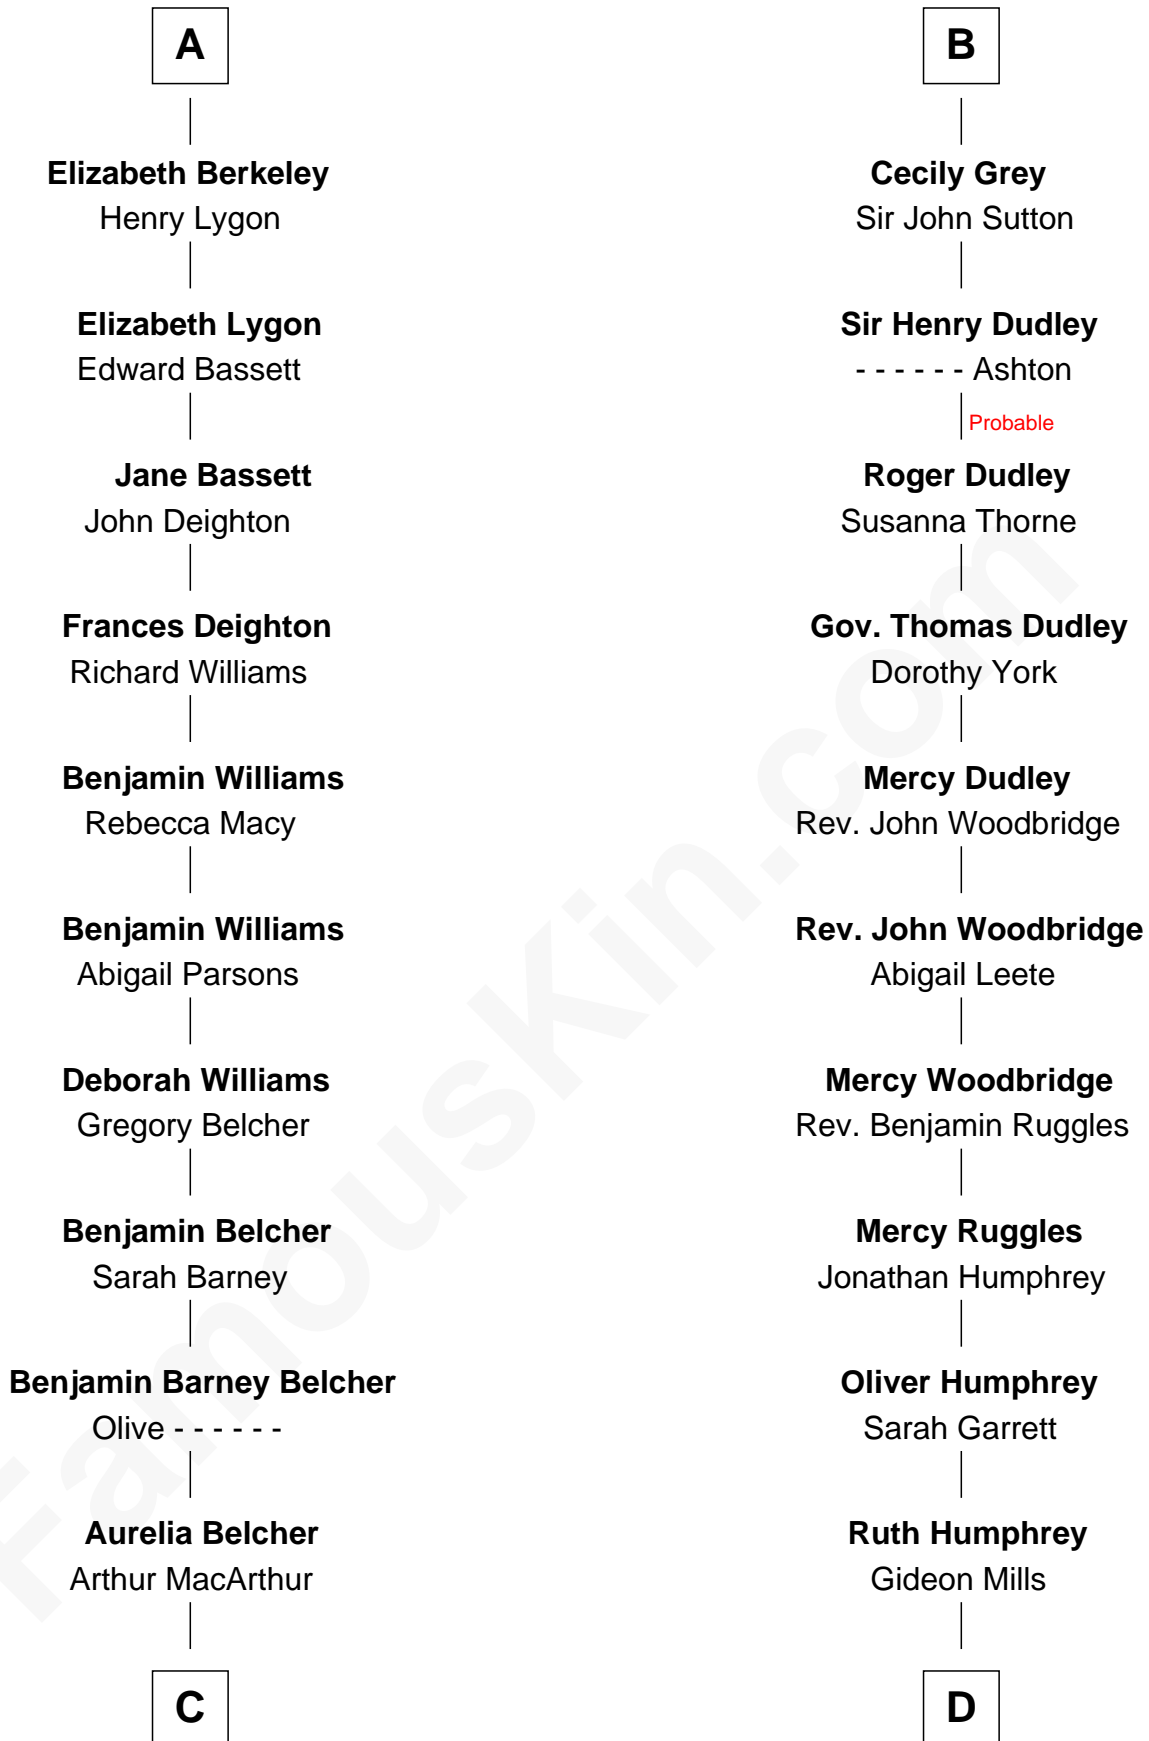

FamousKin.com

Relationship Chart of General Douglas MacArthur

U.S. Army - World War II

18th cousin of

John Brown

American Abolitionist

C

Gen. Arthur MacArthur

Mary Pinckney Hardy

General Douglas MacArthur

U.S. Army - World War II

D

Ruth Mills

Owen Brown

John Brown

American Abolitionist

FamousKin.com