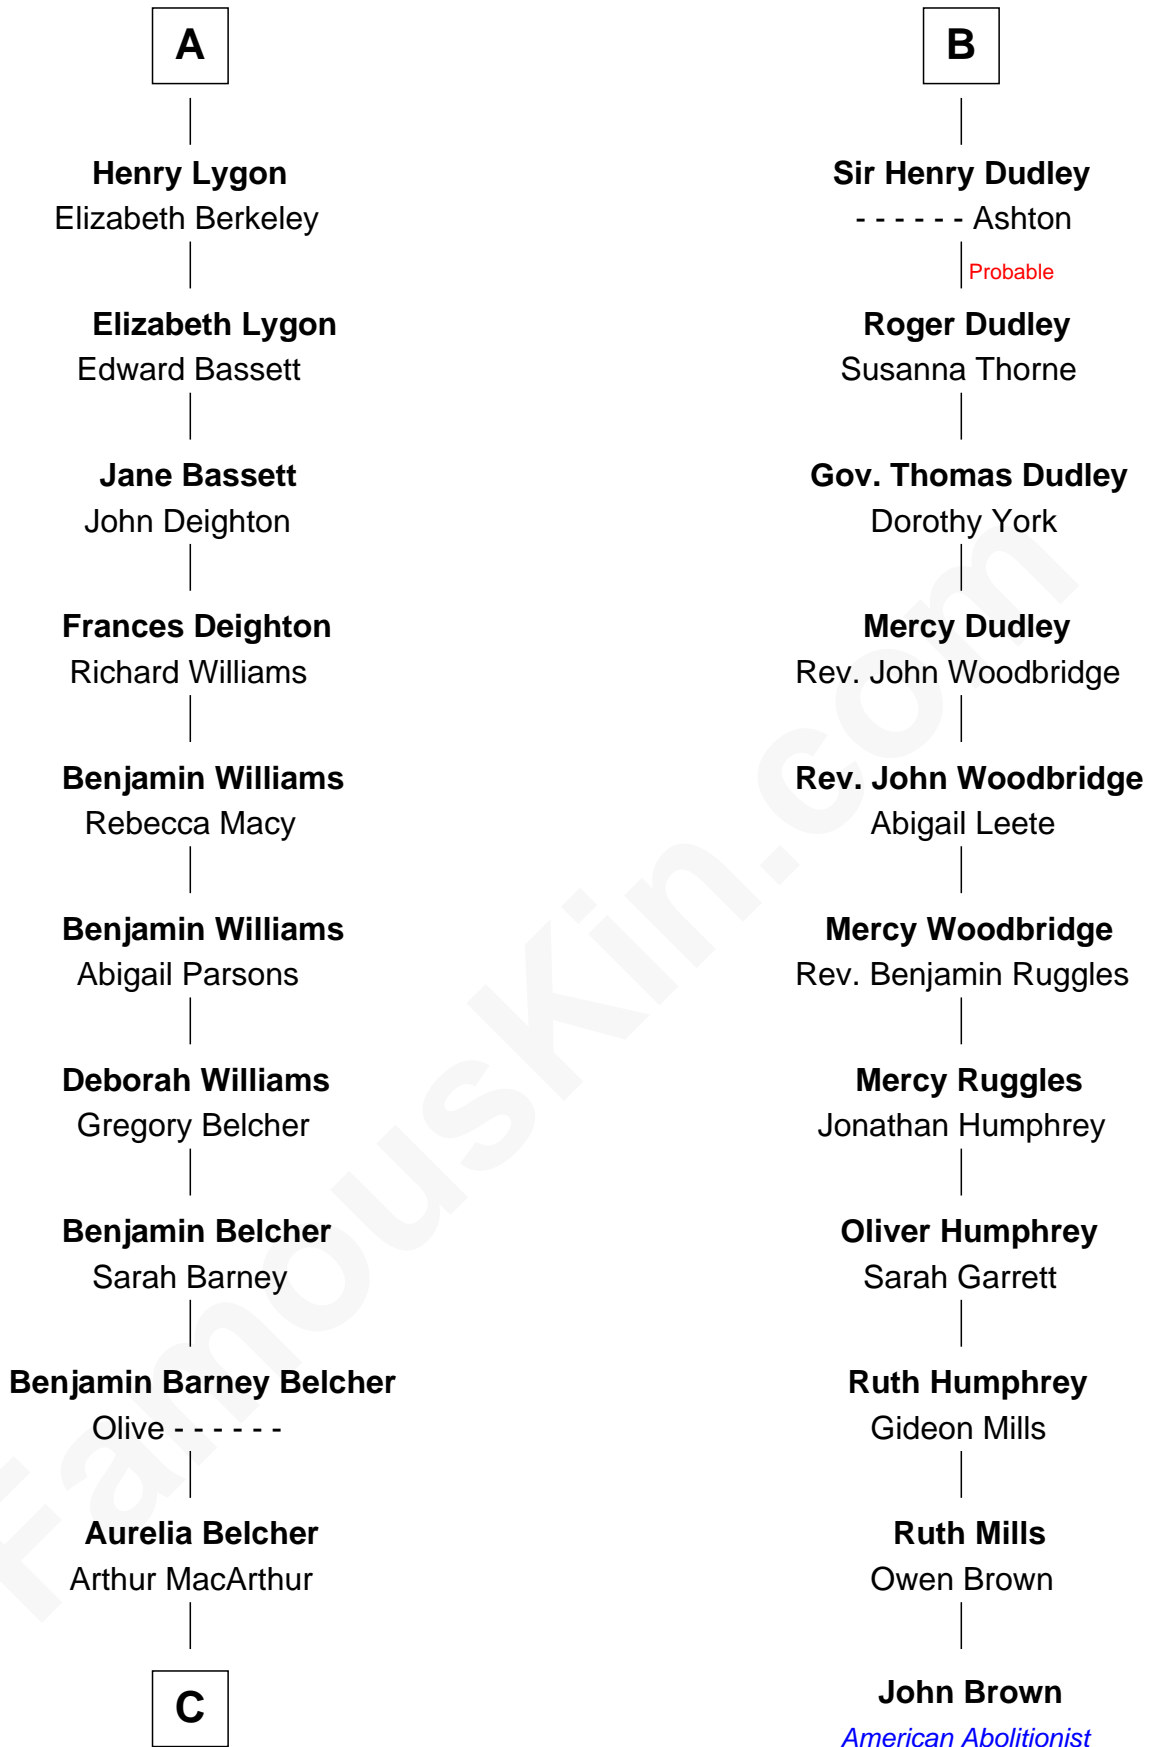

FamousKin.com

Relationship Chart of General Douglas MacArthur

U.S. Army - World War II

17th cousin 1 time removed of

John Brown

American Abolitionist

C

Gen. Arthur MacArthur

Mary Pinckney Hardy

General Douglas MacArthur

U.S. Army - World War II

FamousKin.com