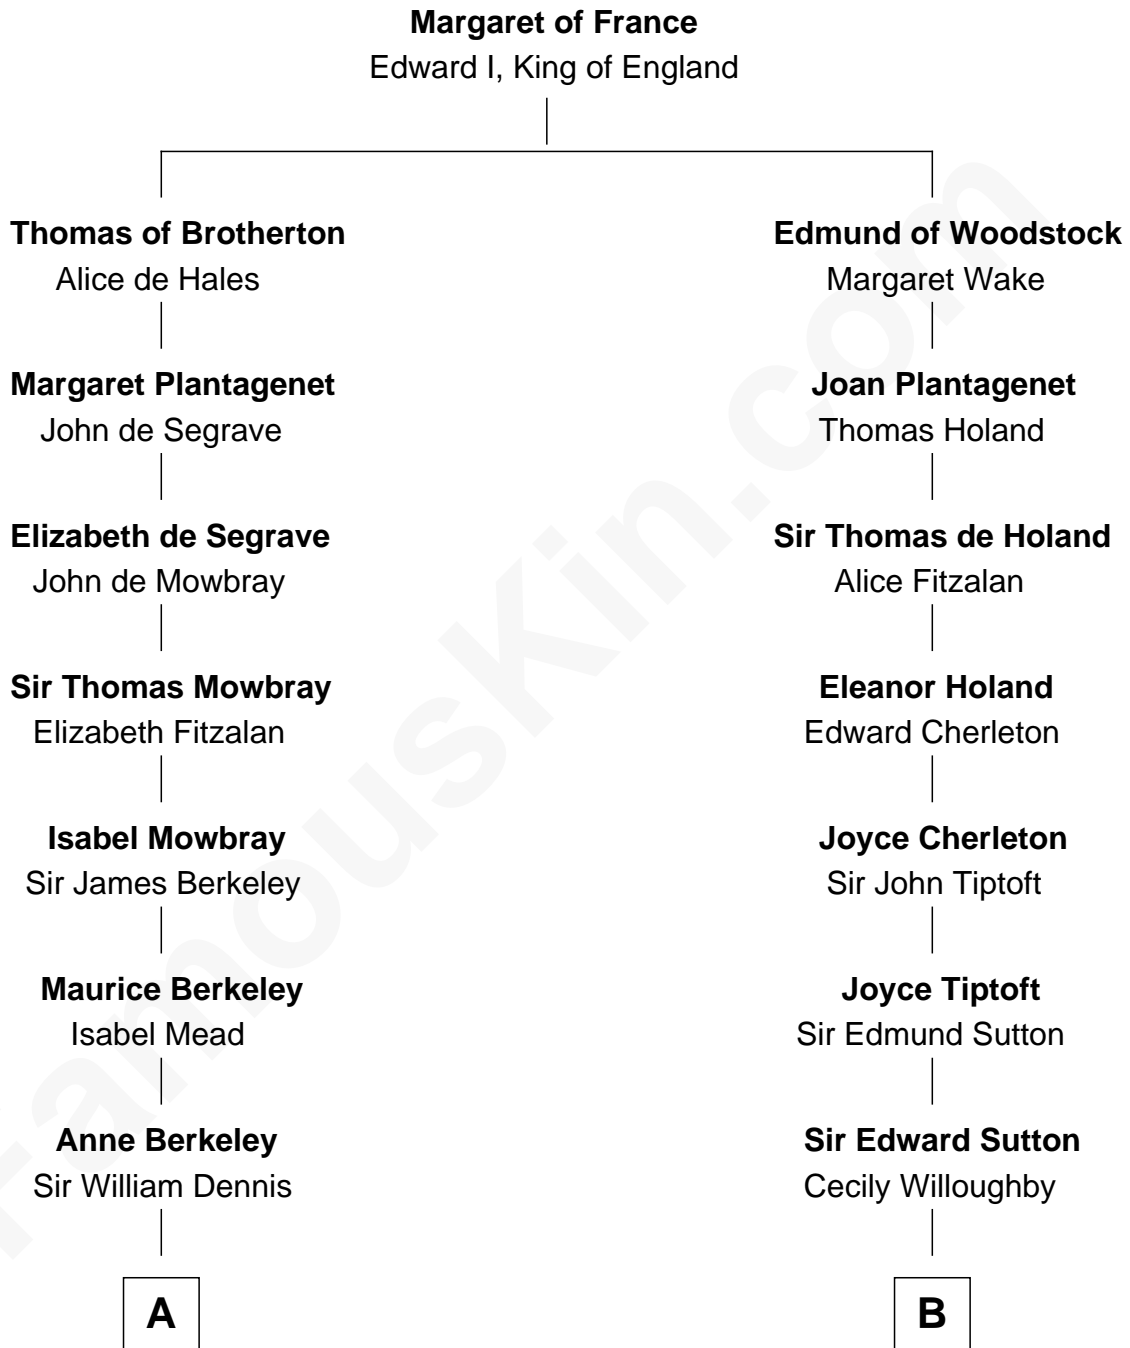

# FamousKin.com

## Relationship Chart of General Douglas MacArthur

*U.S. Army - World War II*

18th cousin 1 time removed of

**John Brown**

*American Abolitionist*

**C**

**Aurelia Belcher**  
Arthur MacArthur

**Gen. Arthur MacArthur**  
Mary Pinckney Hardy

**General Douglas MacArthur**  
*U.S. Army - World War II*

**D**

**Ruth Mills**  
Owen Brown

**John Brown**  
*American Abolitionist*

FamousKin.com