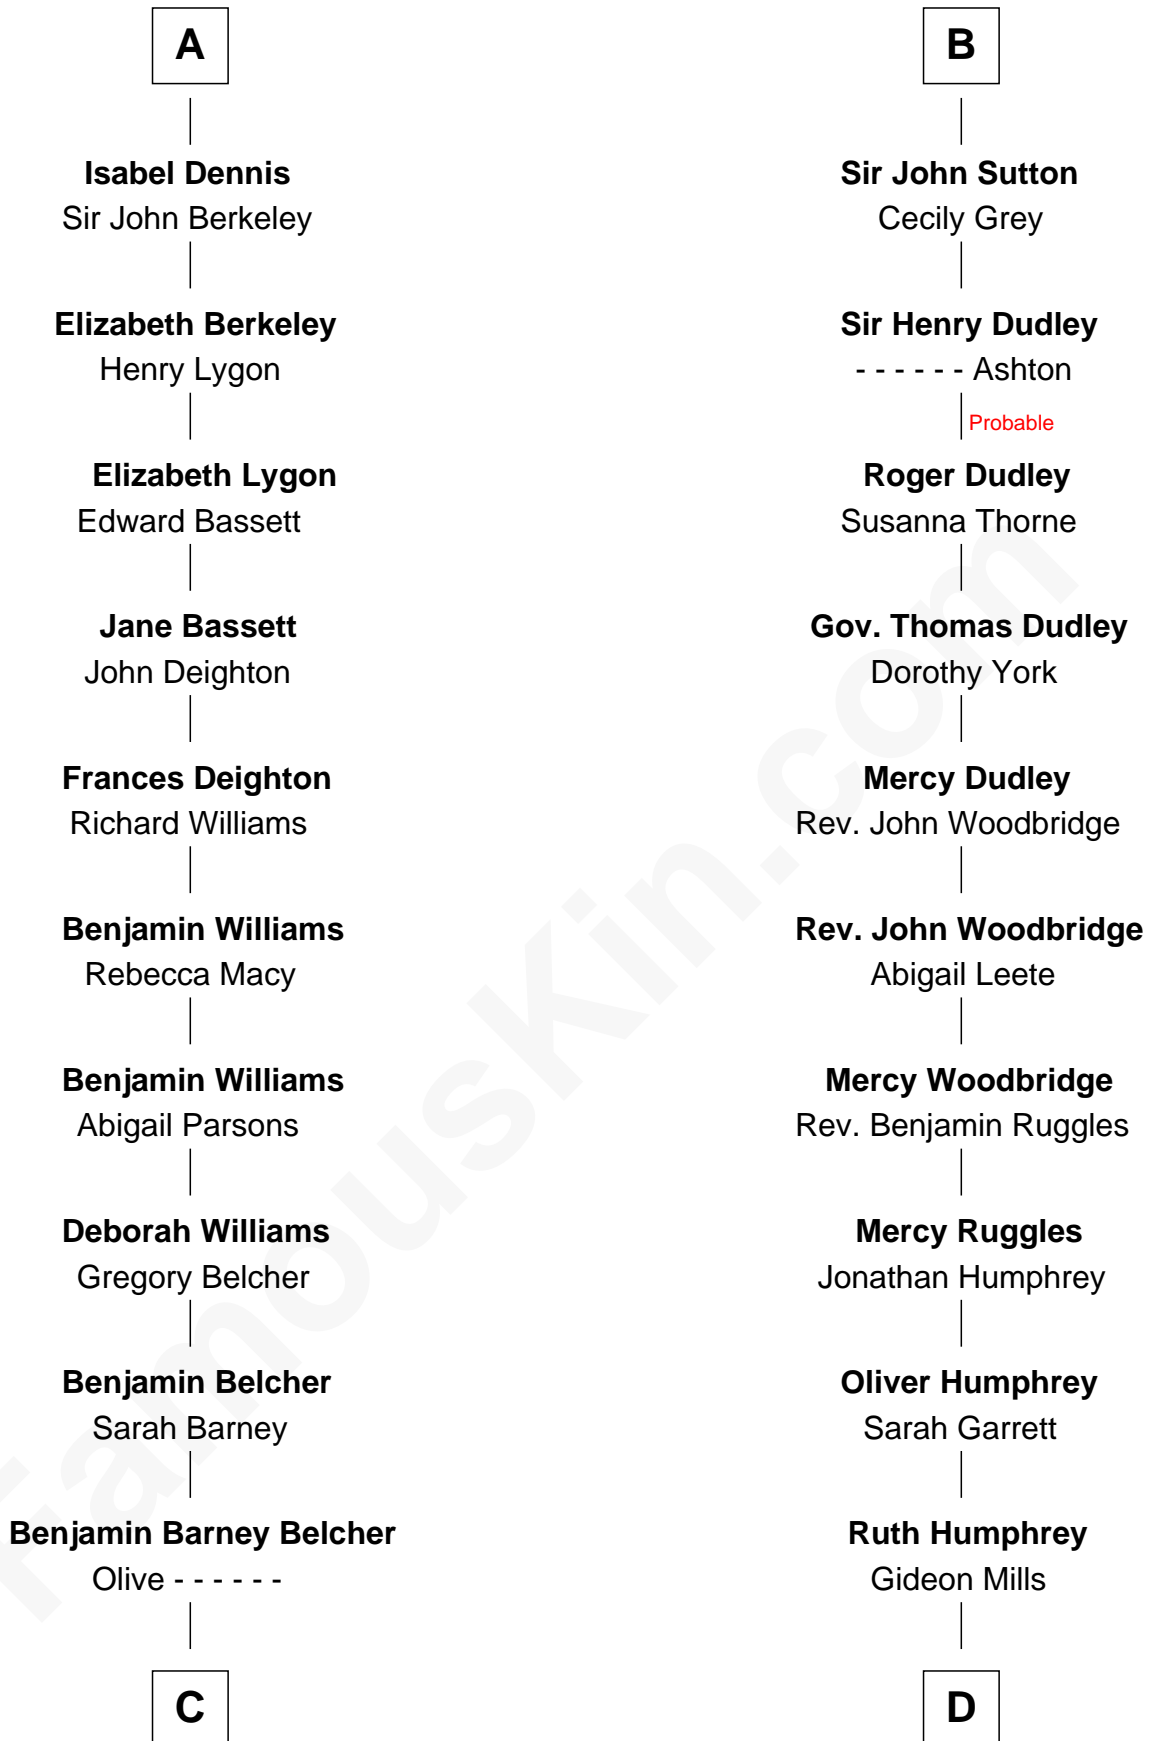

## Relationship Chart of General Douglas MacArthur

*U.S. Army - World War II*

18th cousin 1 time removed of

**John Brown**

*American Abolitionist*

**C**

**Aurelia Belcher**  
Arthur MacArthur

**Gen. Arthur MacArthur**  
Mary Pinckney Hardy

**General Douglas MacArthur**  
*U.S. Army - World War II*

**D**

**Ruth Mills**  
Owen Brown

**John Brown**  
*American Abolitionist*

FamousKin.com