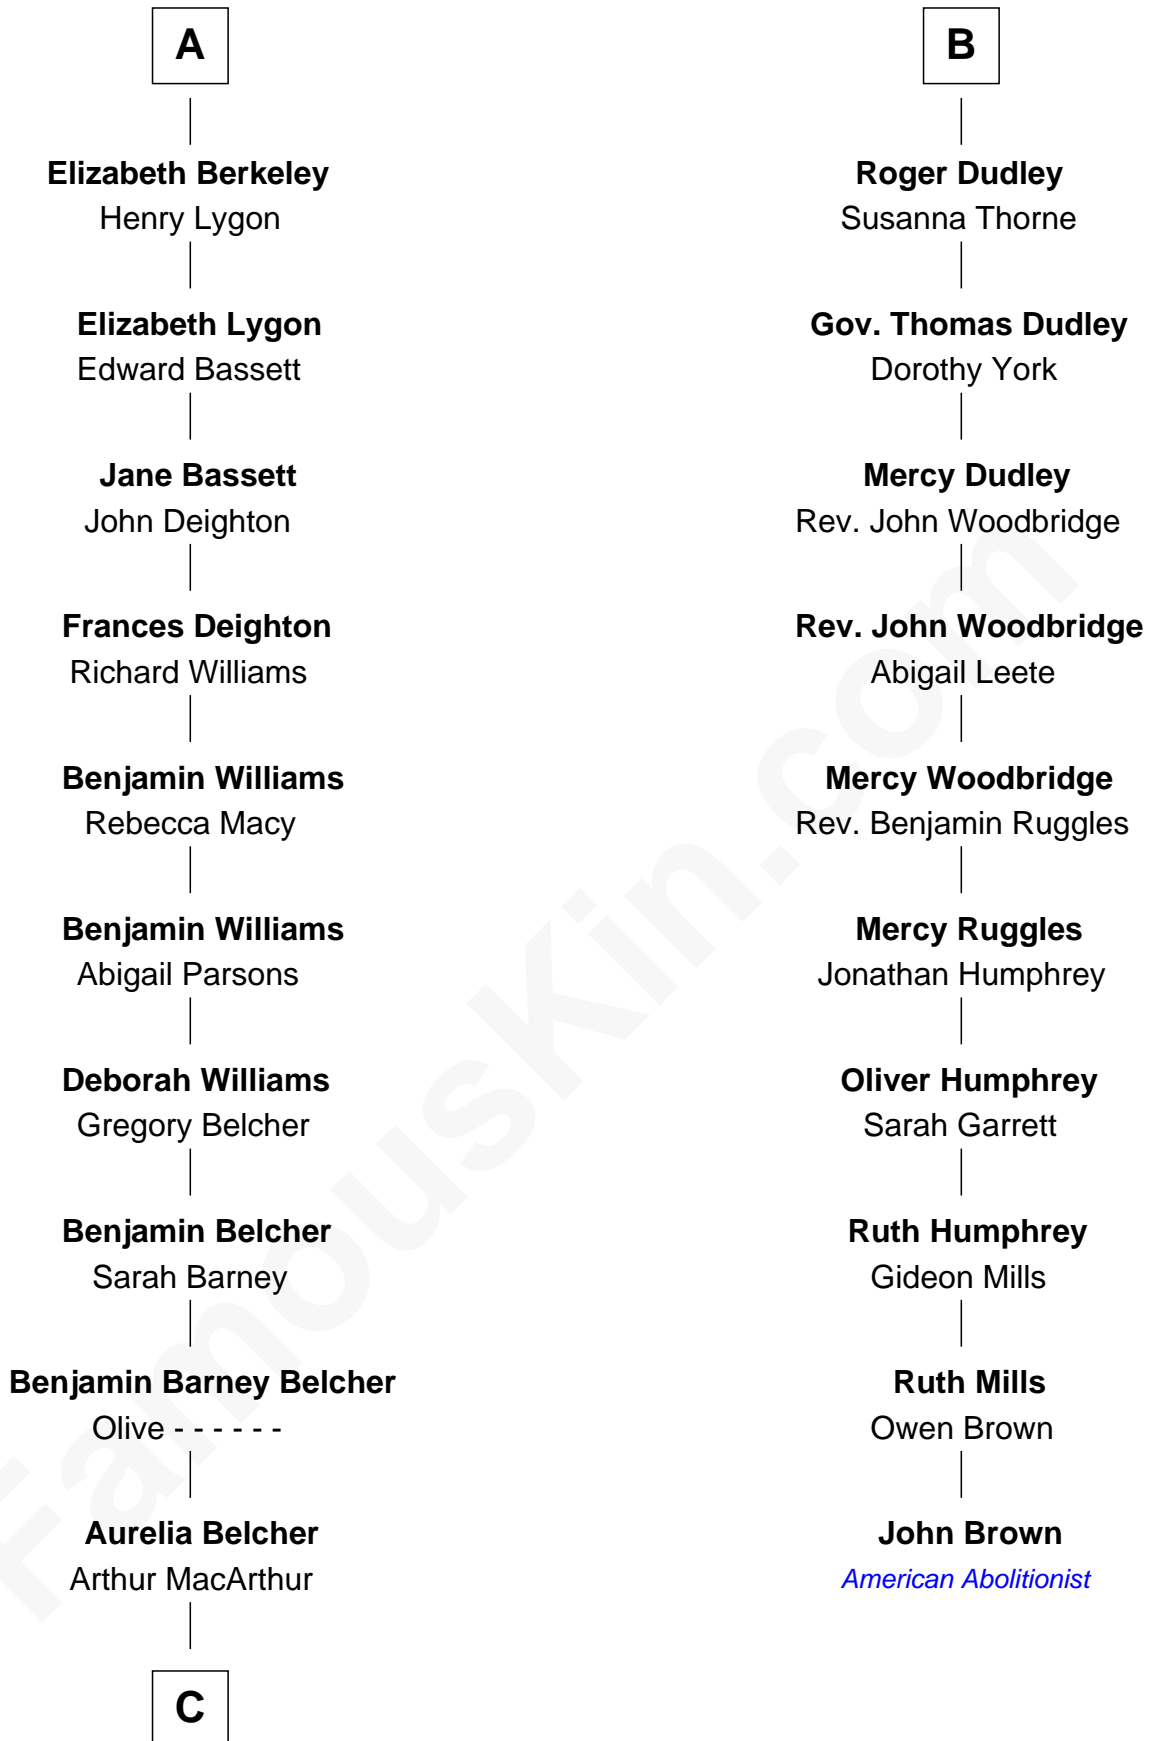

FamousKin.com
Relationship Chart of
General Douglas MacArthur
U.S. Army - World War II

16th cousin 2 times removed of

John Brown
American Abolitionist

Sir Maurice de Berkeley
 Eve la Zouche

Maurice de Berkeley
 Margaret - - - - -

Thomas Berkeley
 Catherine Botetourte

Maurice Berkeley
 Johanna Denham

Maurice Berkeley
 Ellen Montfort

Sir William Berkeley
 Anne Stafford

Richard Berkeley
 Elizabeth Conningsby

Sir John Berkeley
 Isabel Dennis

A

Thomas de Berkeley
 Katherine de Clyvedon

Sir John Berkeley
 Elizabeth Betteshorne

Elizabeth Berkeley
 Sir John Sutton

Sir Edmund Sutton
 Joyce Tiptoft

Sir Edward Sutton
 Cecily Willoughby

Sir John Sutton
 Cecily Grey

Sir Henry Dudley
 - - - - - Ashton

Probable

B

C

—
Gen. Arthur MacArthur

Mary Pinckney Hardy

—
General Douglas MacArthur

U.S. Army - World War II