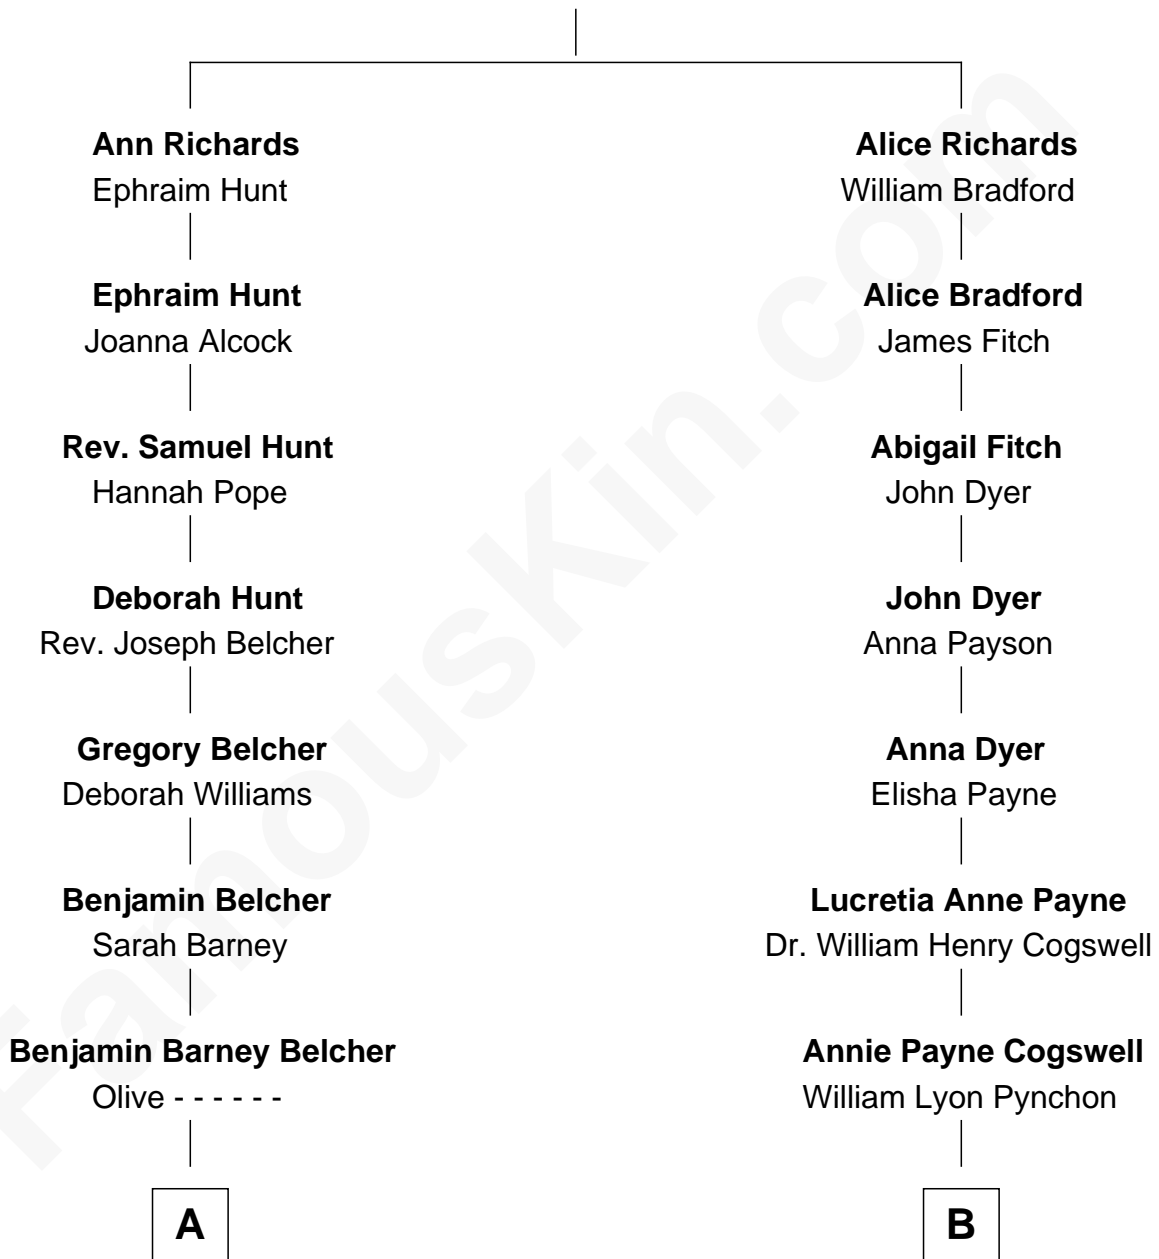

FamousKin.com

Relationship Chart of

General Douglas MacArthur

U.S. Army - World War II

9th cousin of

Thomas Pynchon

American Novelist

Thomas Richards

Welthian - - - - -

A

Aurelia Belcher
Arthur MacArthur

Gen. Arthur MacArthur
Mary Pinckney Hardy

General Douglas MacArthur
U.S. Army - World War II

B

William Henry Chichele Pynchon
Carrie Susan Moyses

Thomas Ruggles Pynchon
Catherine Frances Bennett