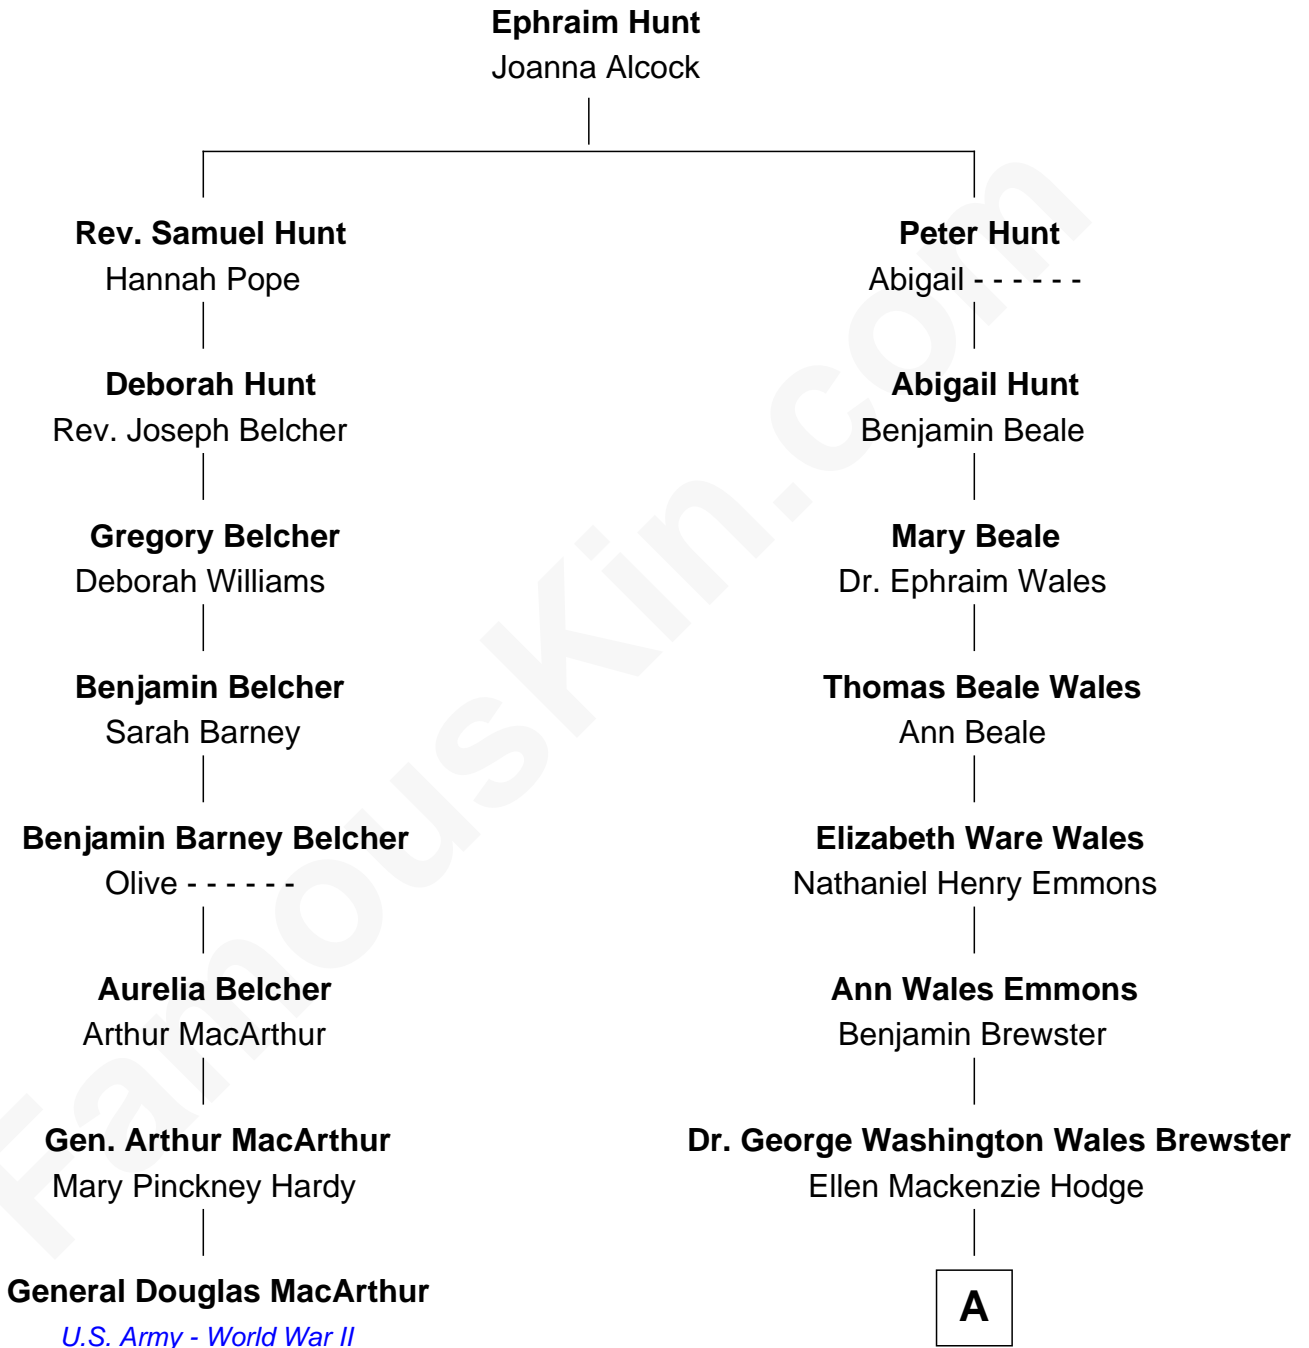

**FamousKin.com**  
**Relationship Chart of**  
**General Douglas MacArthur**  
*U.S. Army - World War II*

7th cousin 2 times removed of

**Paget Brewster**  
*TV Actress*

**A**

George Washington Wales Brewster

Joan Ryerson

Galen Brewster

Hathaway Tew

Paget Brewster

*TV Actress*

FamousKin.com