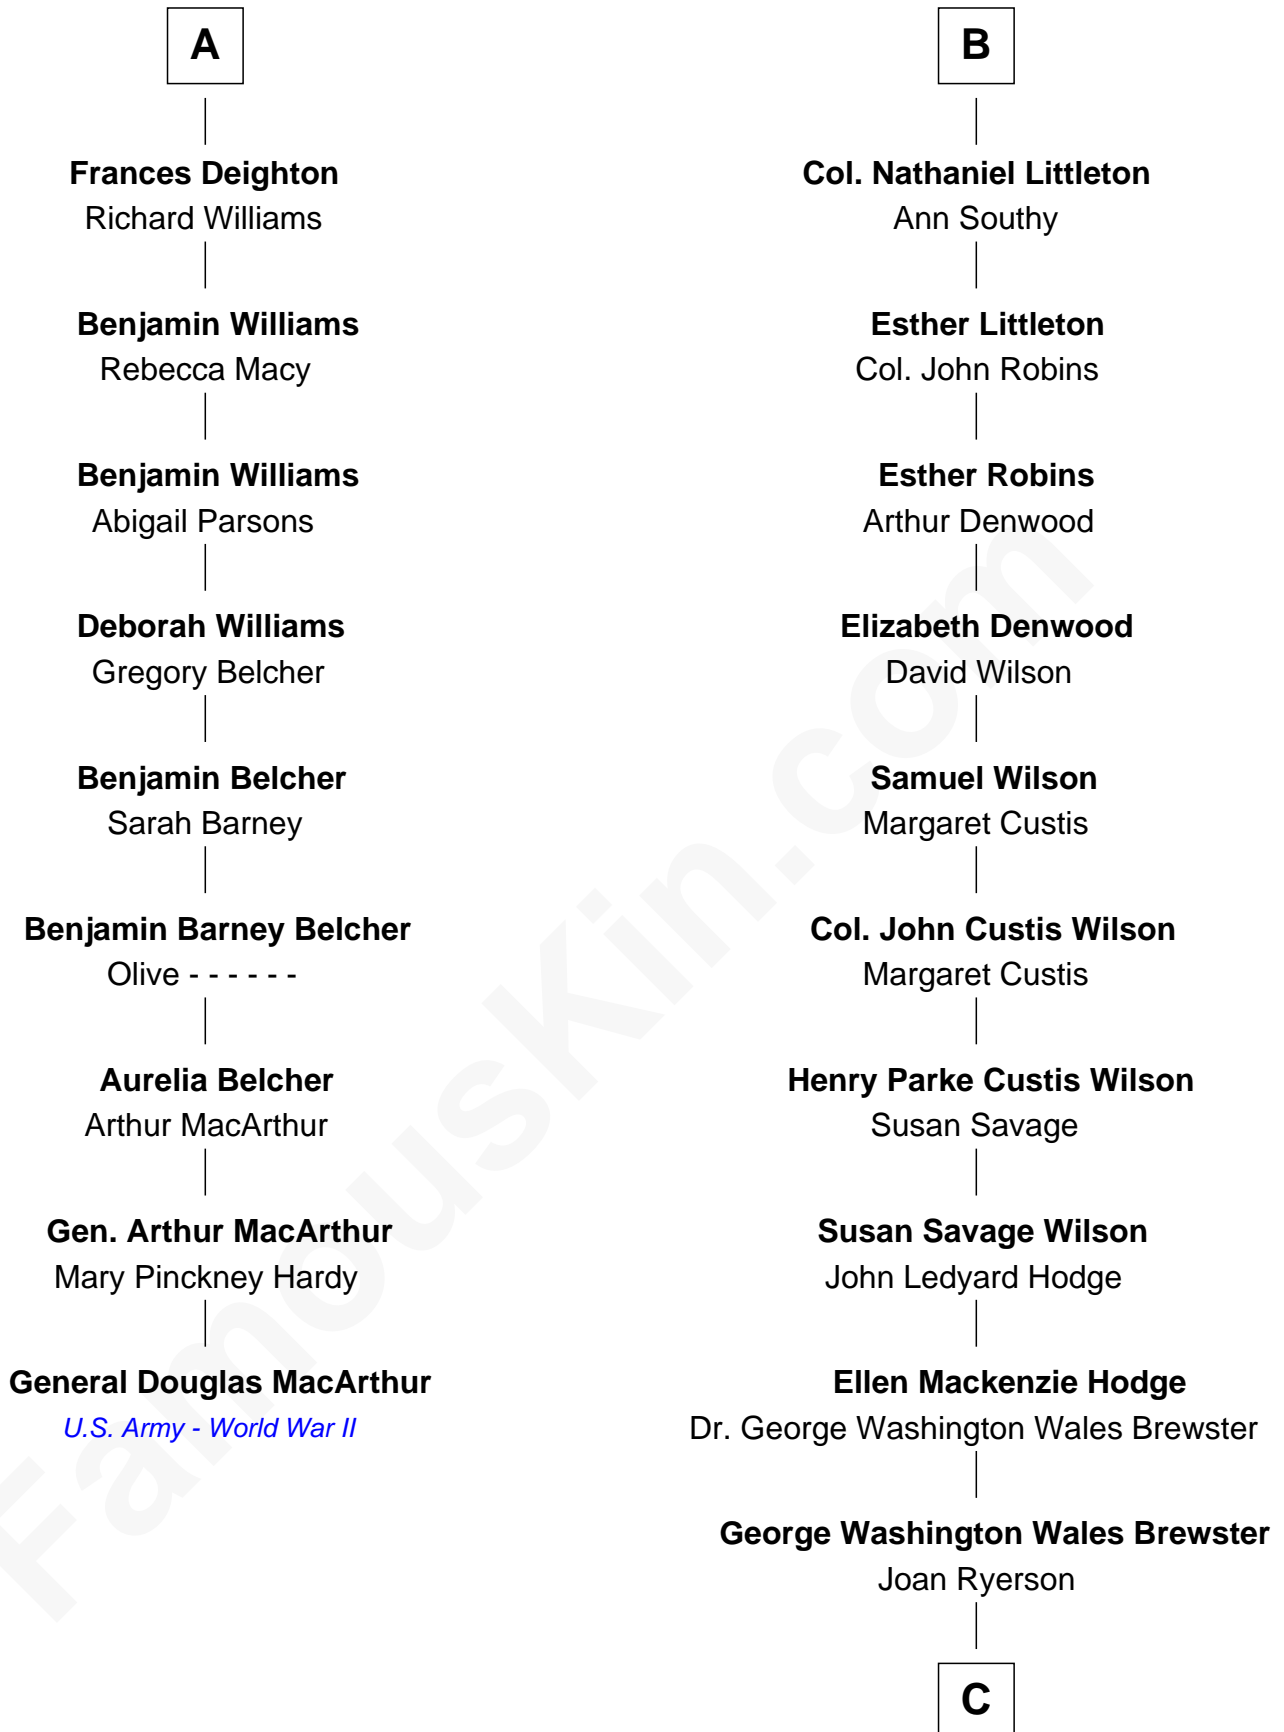

FamousKin.com
Relationship Chart of
General Douglas MacArthur
U.S. Army - World War II

15th cousin 3 times removed of

Paget Brewster
TV Actress

C

Galen Brewster
Hathaway Tew

Paget Brewster
TV Actress

FamousKin.com