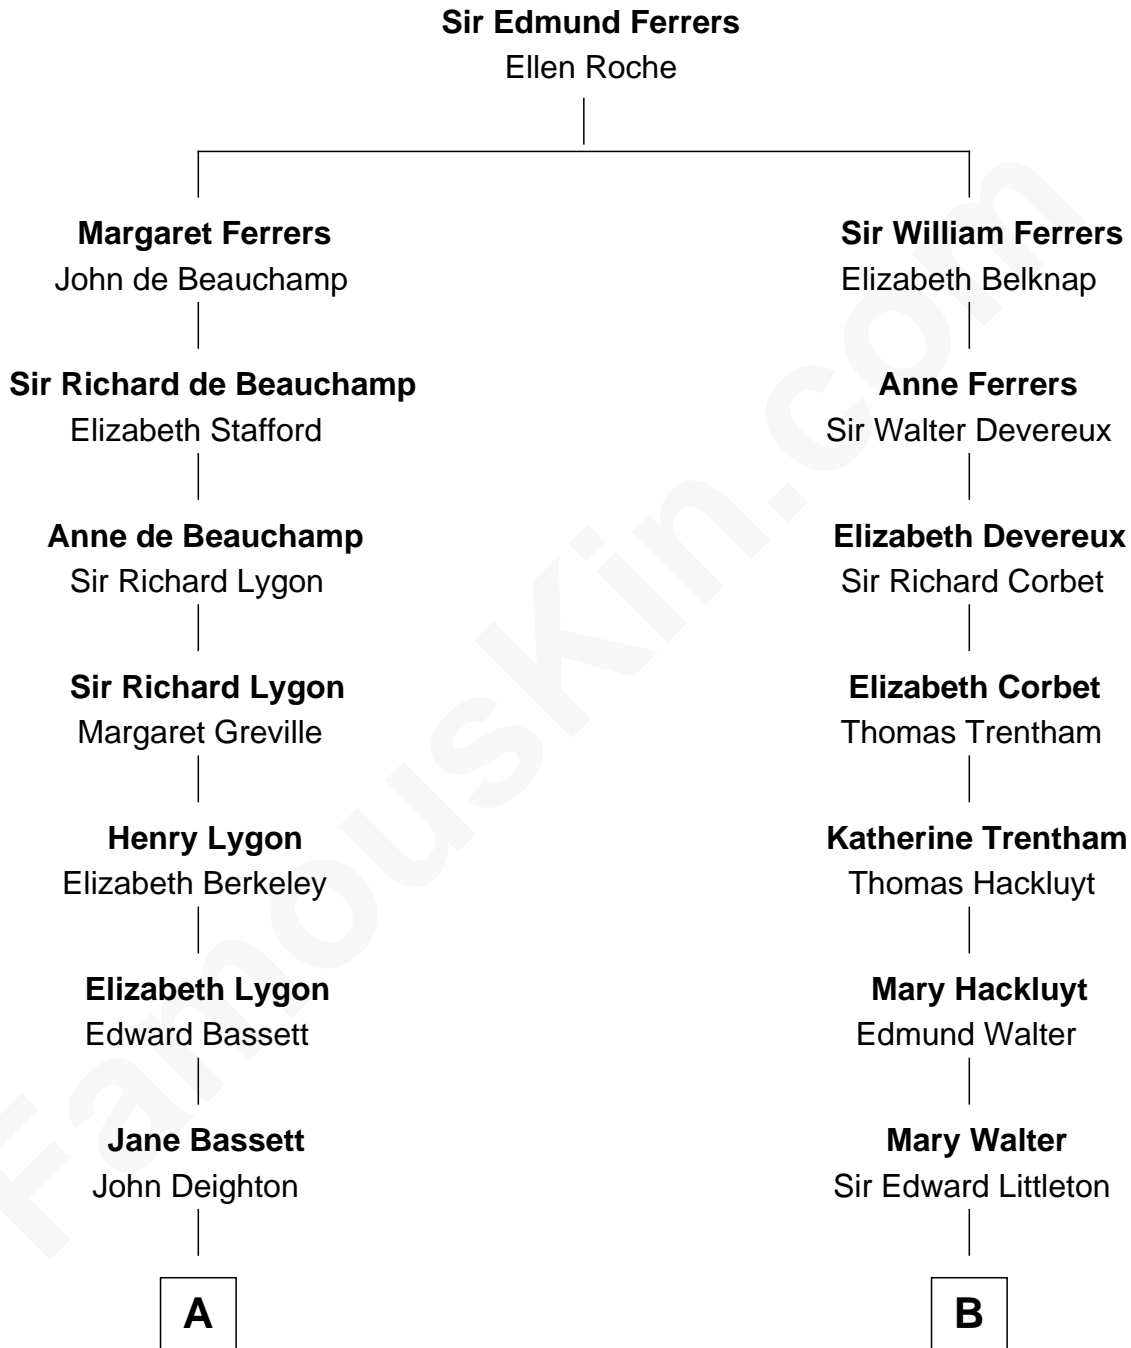

FamousKin.com
Relationship Chart of
General Douglas MacArthur
U.S. Army - World War II

15th cousin 3 times removed of

Paget Brewster
TV Actress

C

Galen Brewster
Hathaway Tew

Paget Brewster
TV Actress

FamousKin.com