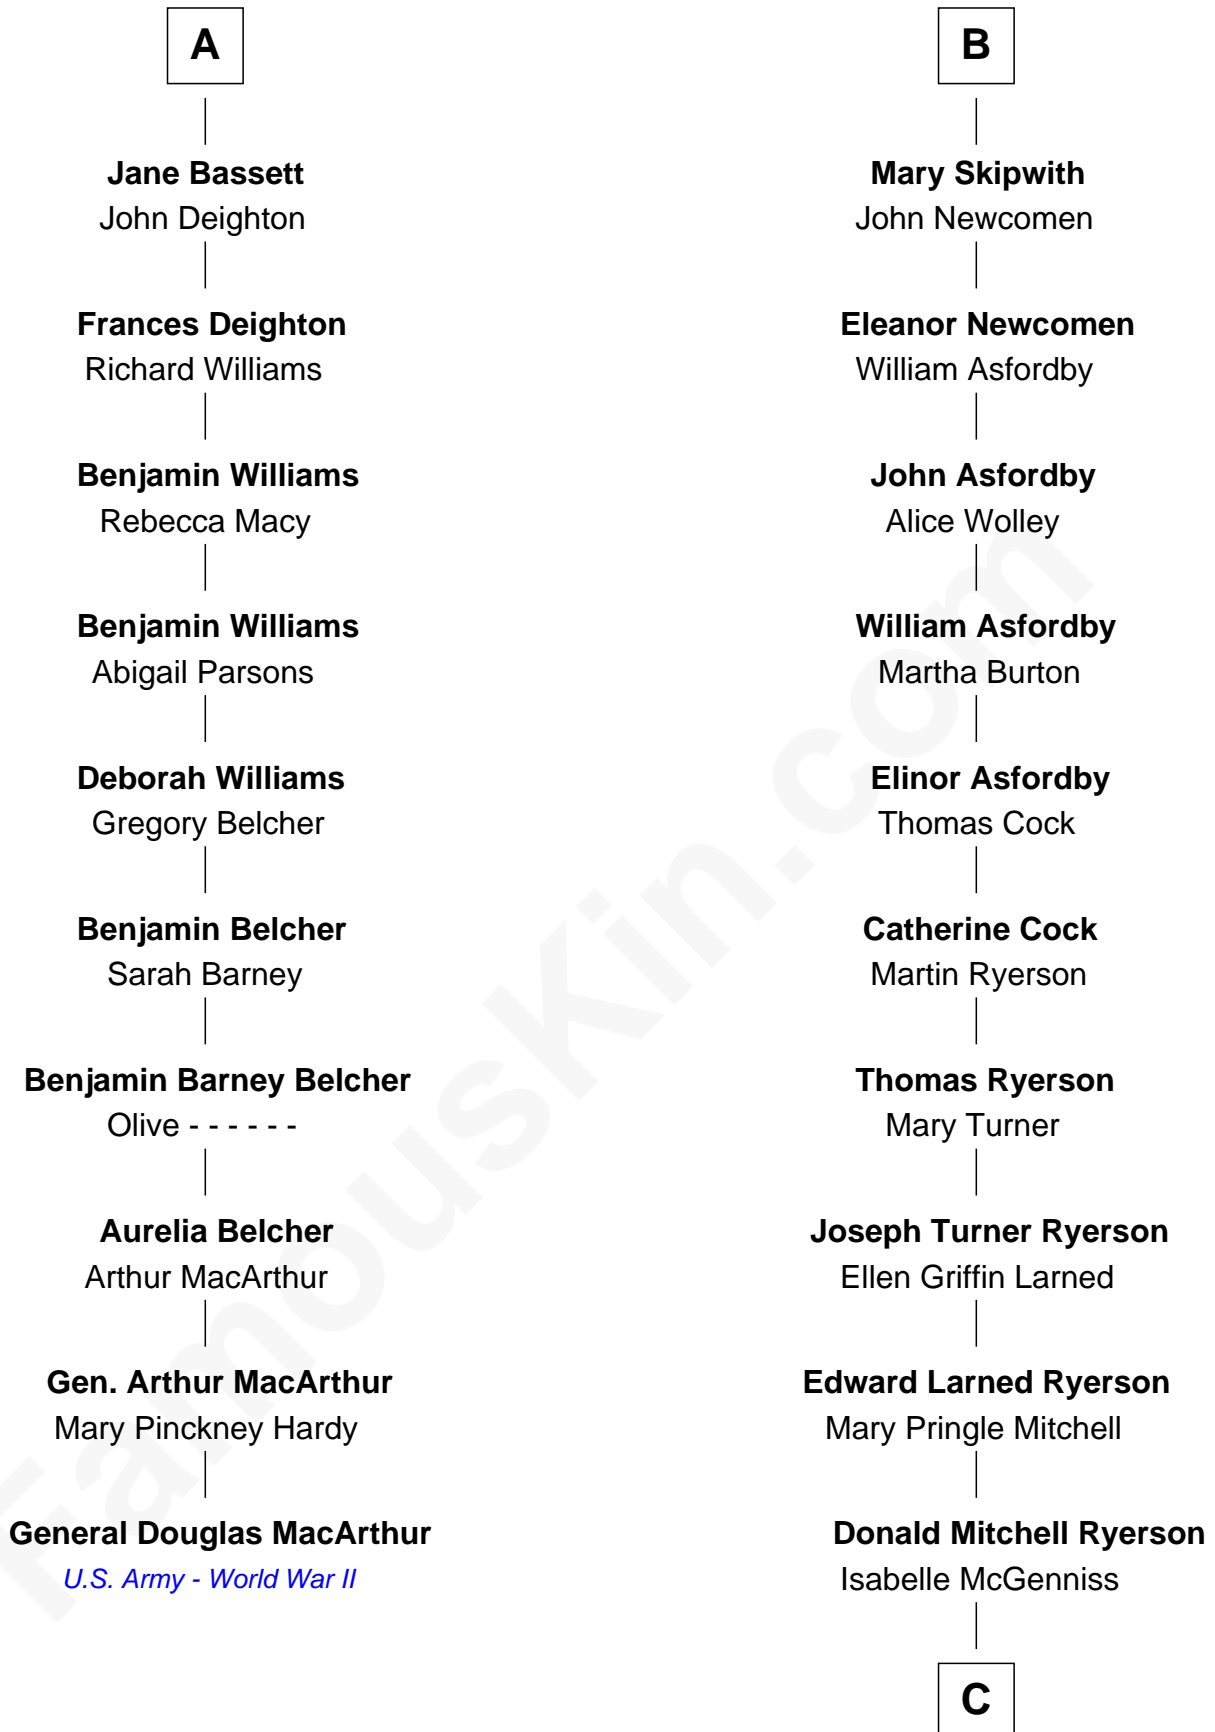

FamousKin.com
Relationship Chart of
General Douglas MacArthur
U.S. Army - World War II

16th cousin 3 times removed of

Paget Brewster
TV Actress

C

Joan Ryerson

George Washington Wales Brewster

Galen Brewster

Hathaway Tew

Paget Brewster

TV Actress

FamousKin.com