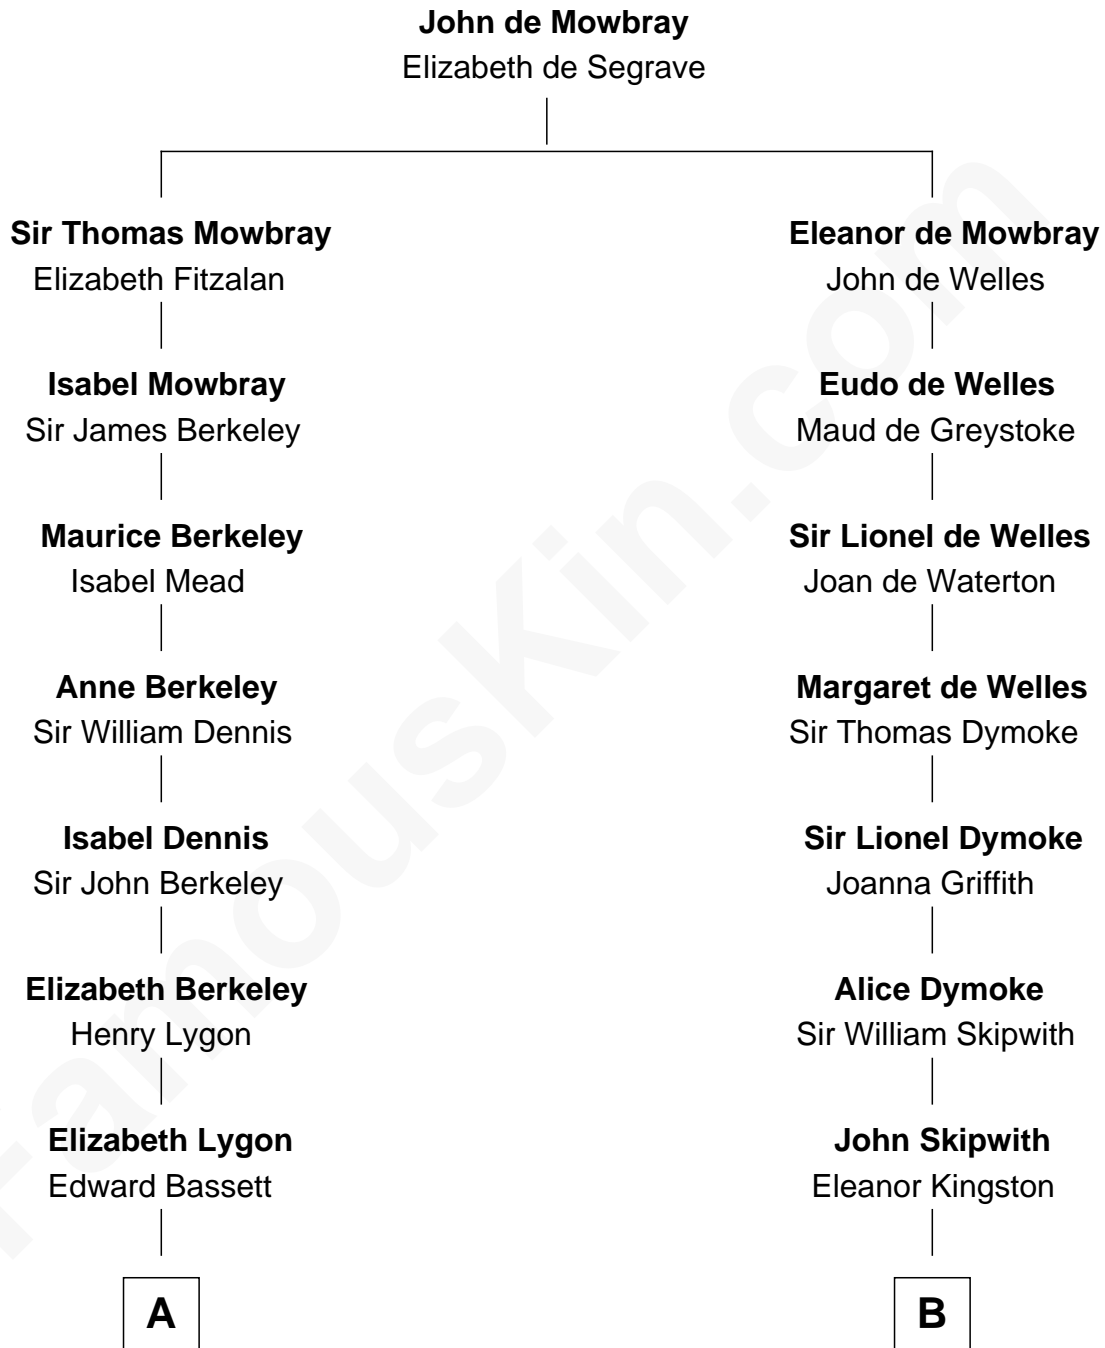

FamousKin.com
Relationship Chart of
General Douglas MacArthur
U.S. Army - World War II

16th cousin 3 times removed of

Paget Brewster
TV Actress

C

Joan Ryerson

George Washington Wales Brewster

Galen Brewster

Hathaway Tew

Paget Brewster

TV Actress

FamousKin.com