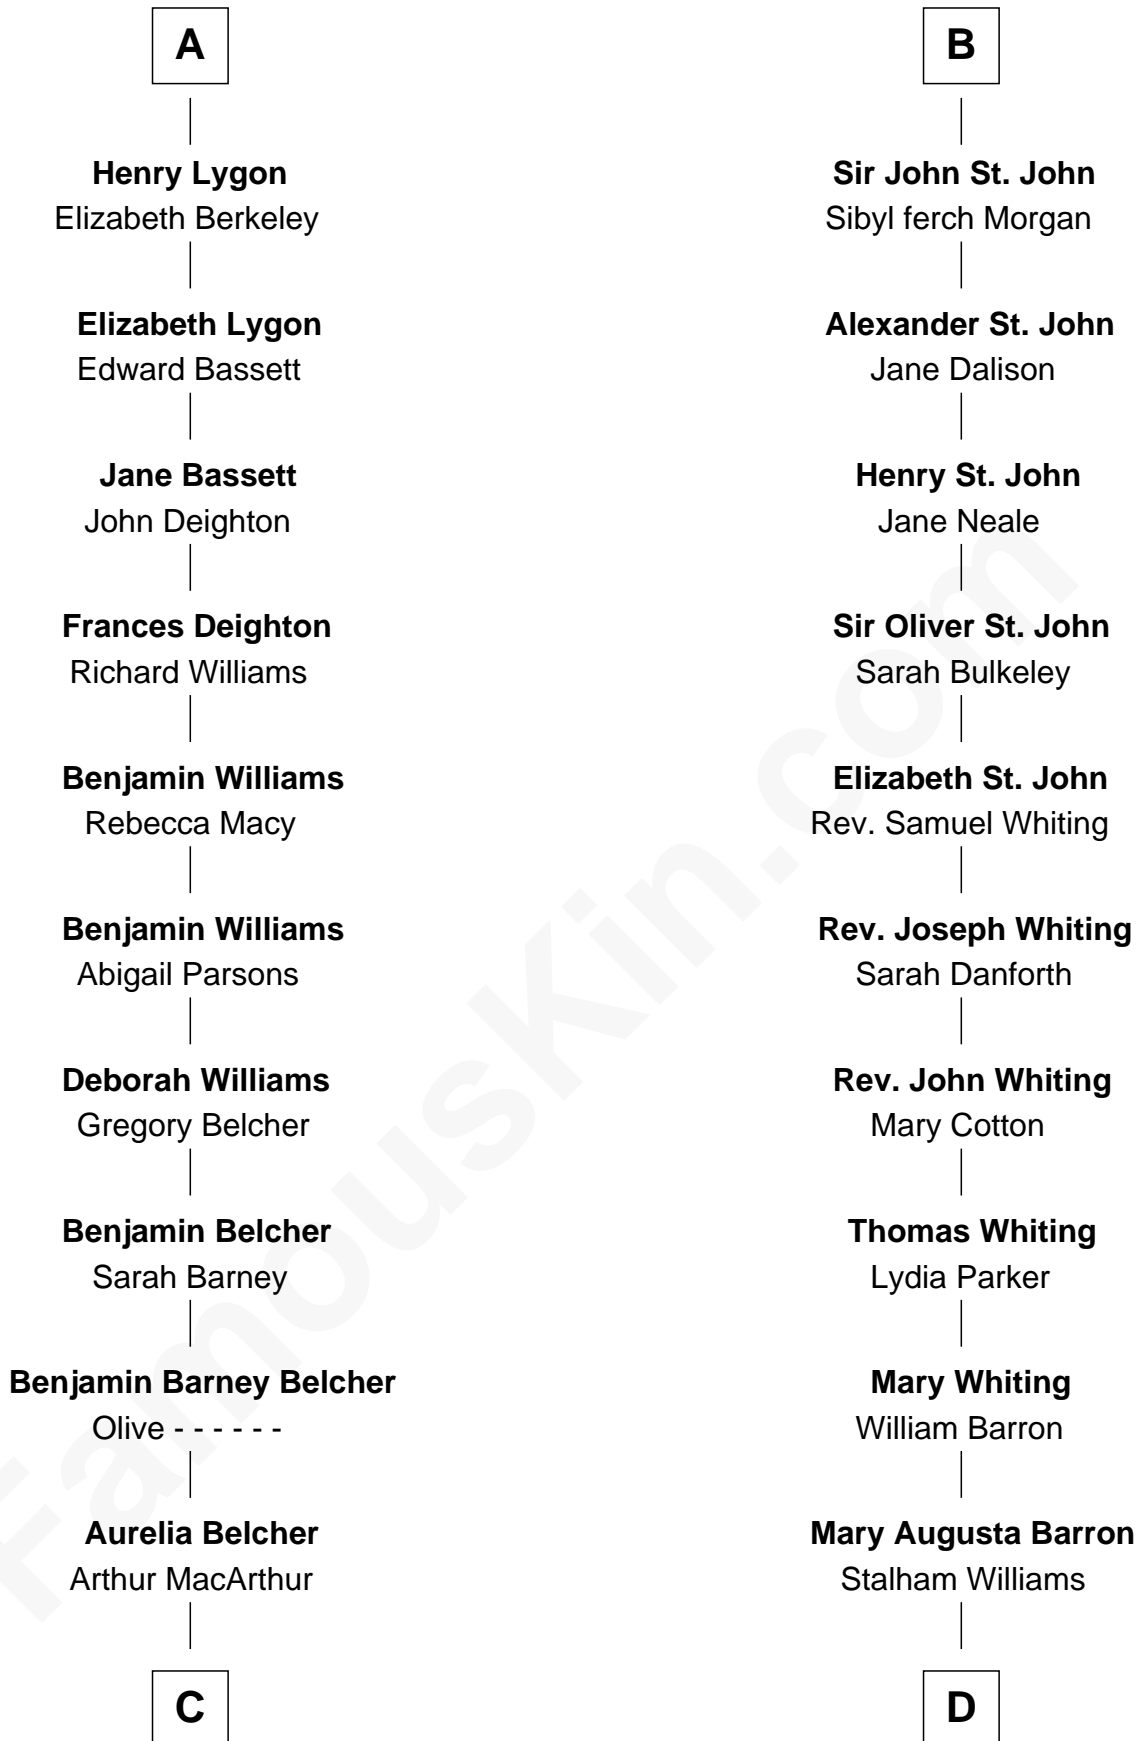

FamousKin.com

Relationship Chart of General Douglas MacArthur

U.S. Army - World War II

18th cousin 1 time removed of

James Sherman

27th U.S. Vice-President

Sir Walter de Beauchamp

Alice de Tony

C

Gen. Arthur MacArthur

Mary Pinckney Hardy

General Douglas MacArthur

U.S. Army - World War II

D

Frances Lucretia Williams

Richard Winslow Sherman