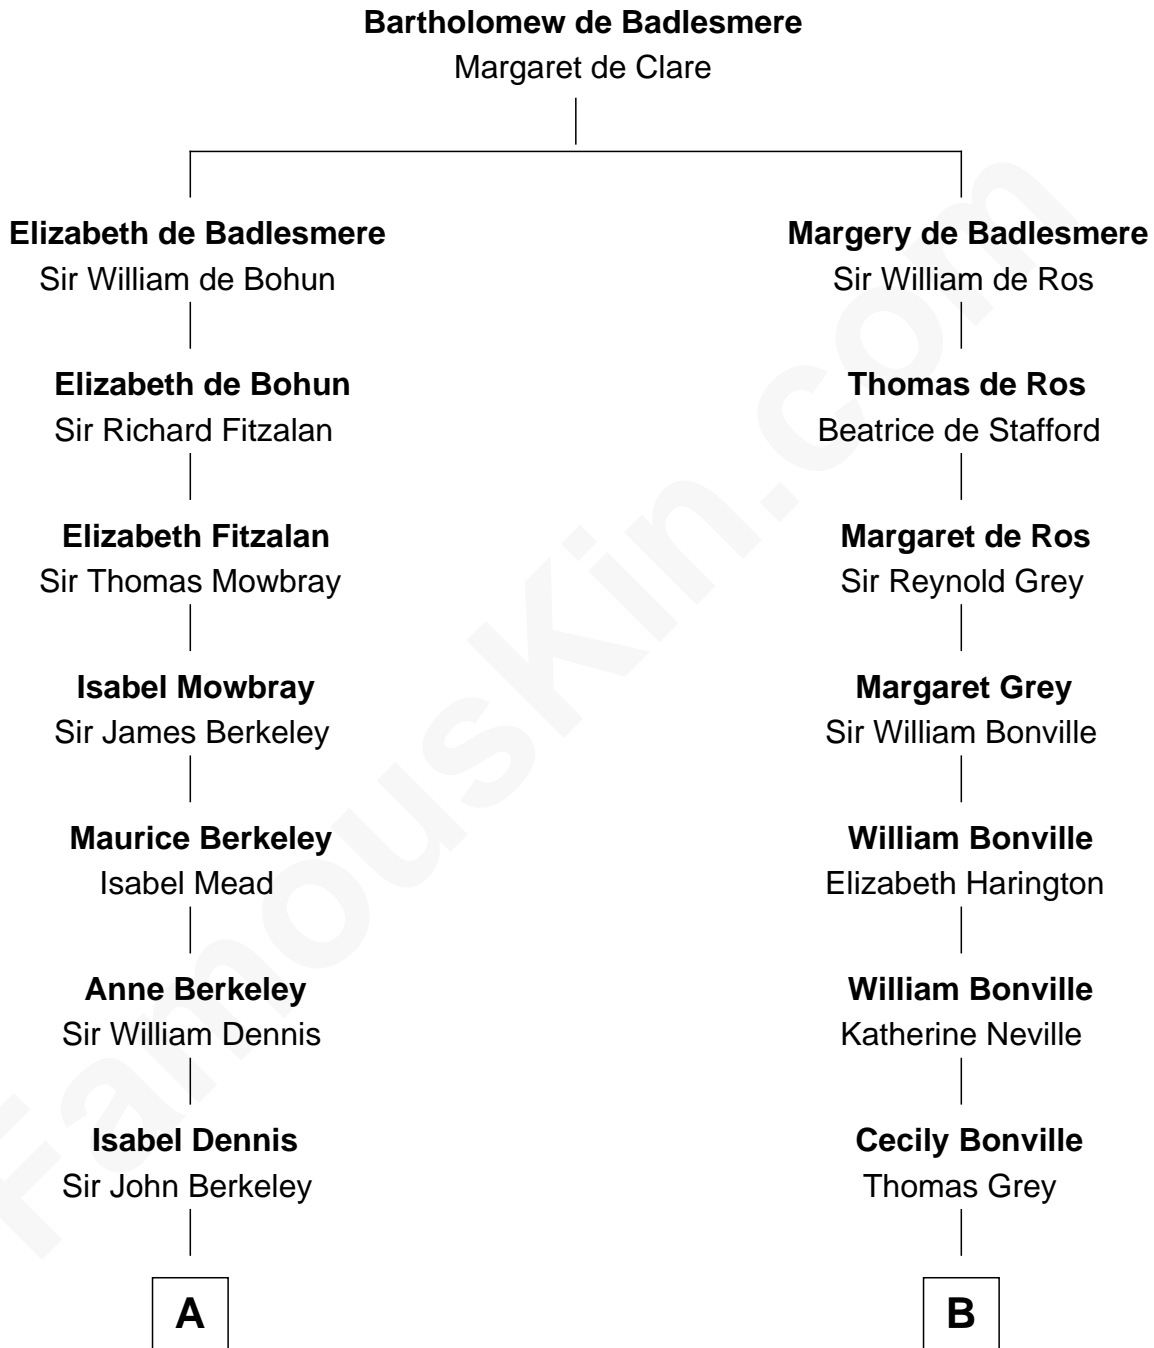

FamousKin.com

Relationship Chart of General Douglas MacArthur

U.S. Army - World War II

18th cousin 2 times removed of

James Sherman

27th U.S. Vice-President

C

Gen. Arthur MacArthur

Mary Pinckney Hardy

General Douglas MacArthur

U.S. Army - World War II

D

Mary Augusta Barron

Stalham Williams

Frances Lucretia Williams

Richard Winslow Sherman

Mary Frances Sherman

Richard Updike Sherman

James Sherman

27th U.S. Vice-President

FamousKin.com