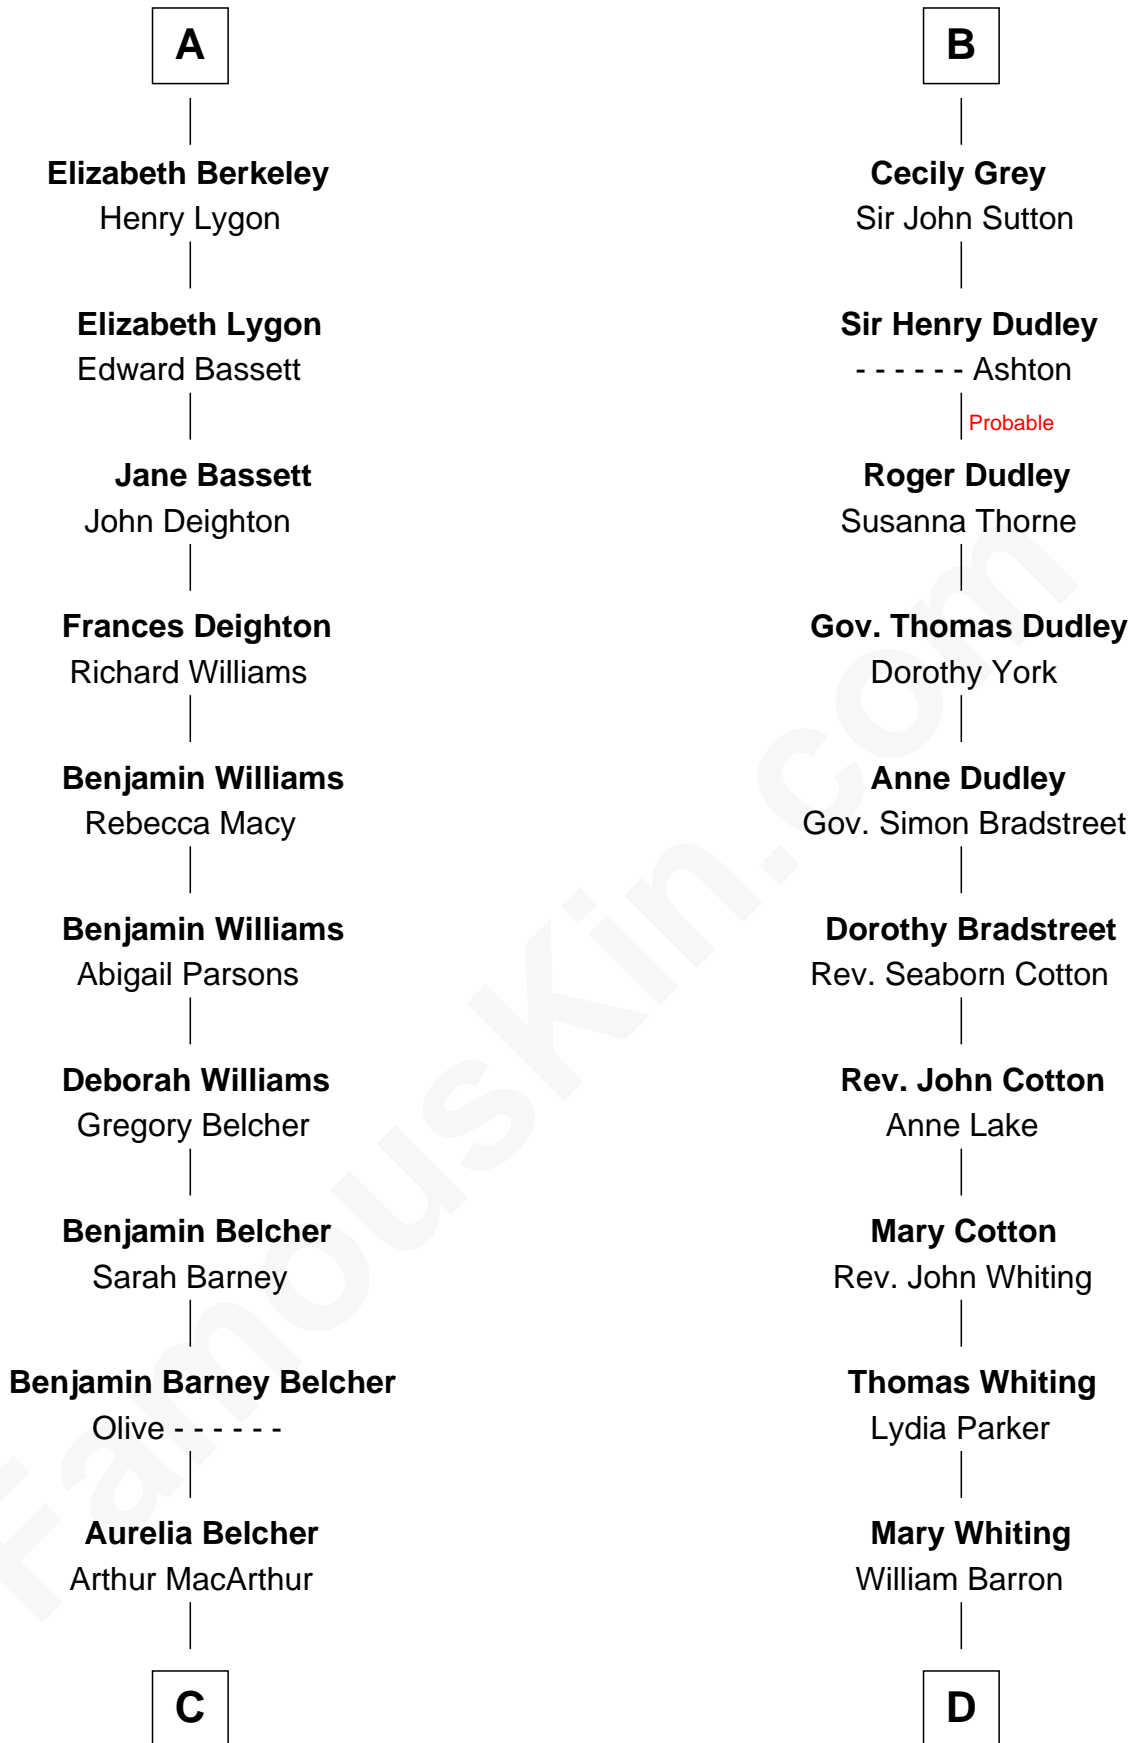

FamousKin.com

Relationship Chart of General Douglas MacArthur

U.S. Army - World War II

18th cousin 2 times removed of

James Sherman

27th U.S. Vice-President

C

Gen. Arthur MacArthur

Mary Pinckney Hardy

General Douglas MacArthur

U.S. Army - World War II

D

Mary Augusta Barron

Stalham Williams

Frances Lucretia Williams

Richard Winslow Sherman