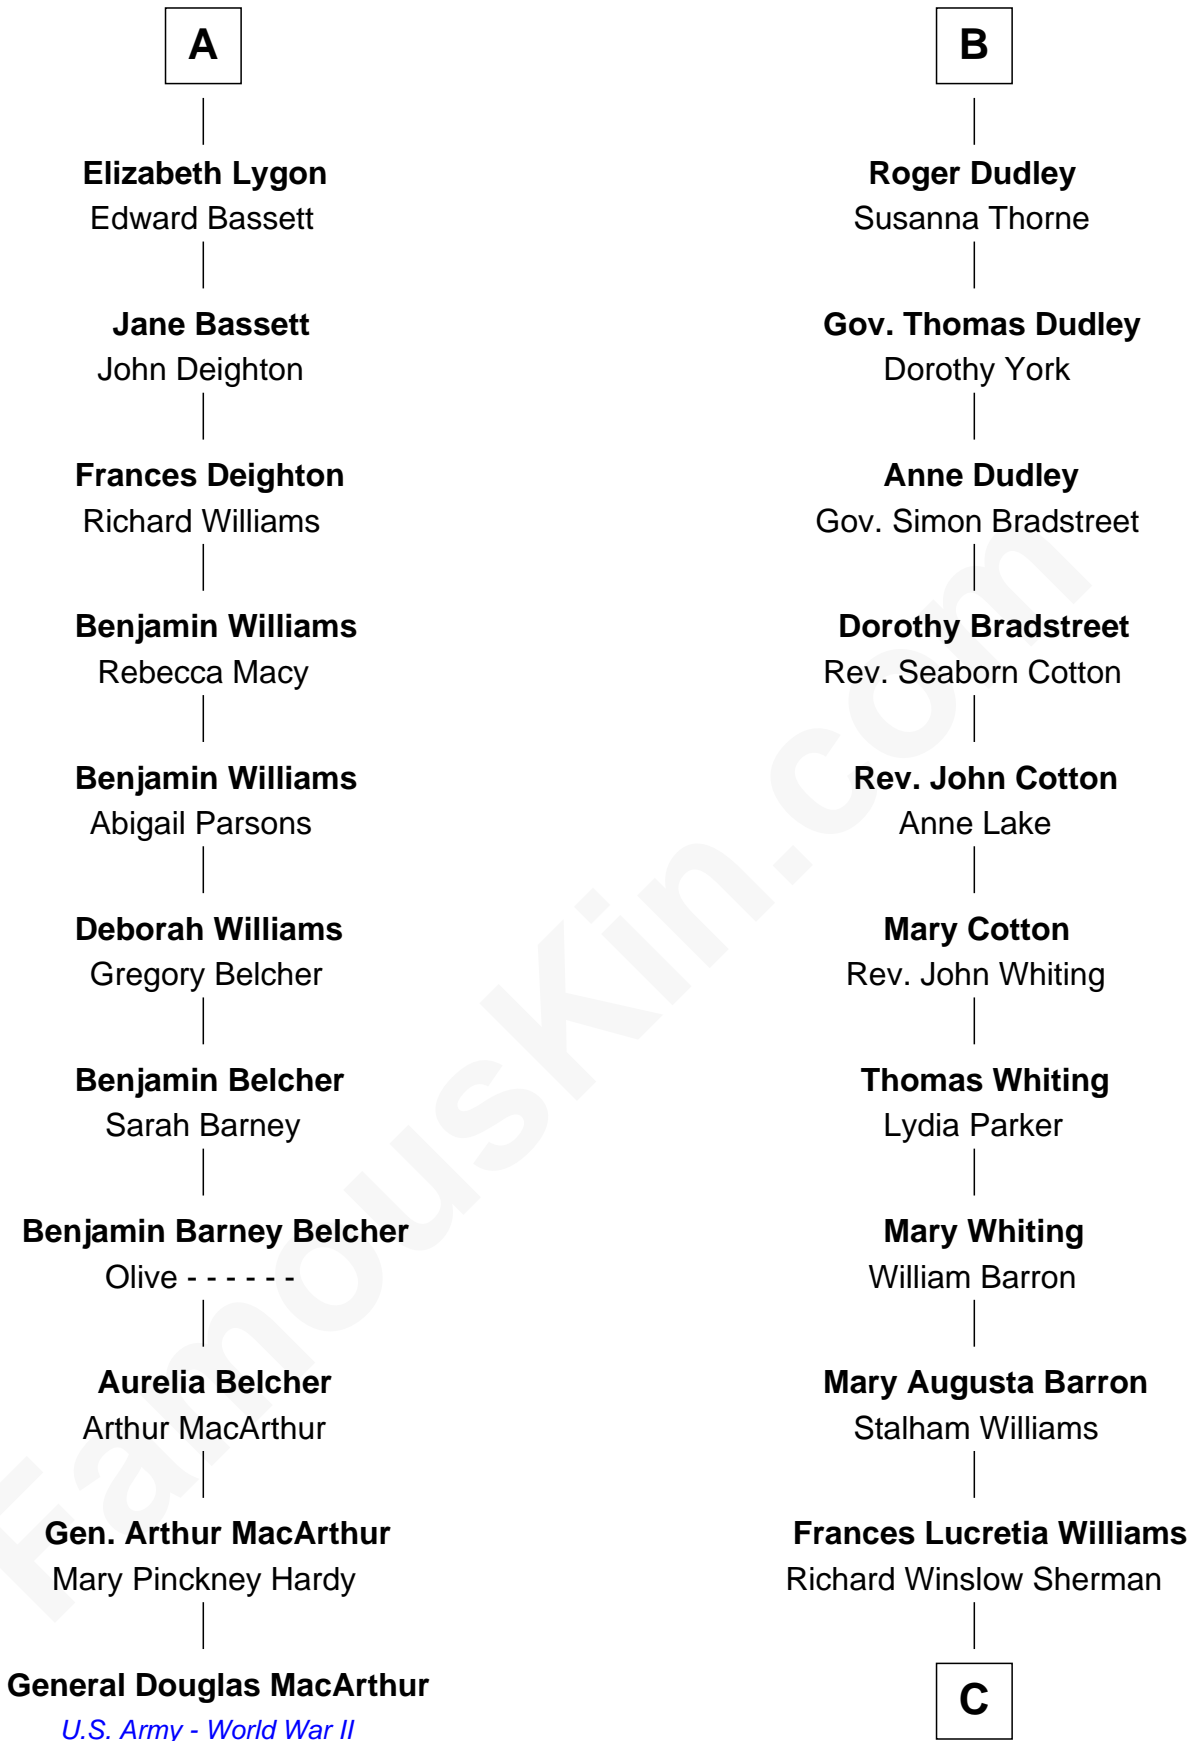

FamousKin.com

Relationship Chart of General Douglas MacArthur

U.S. Army - World War II

17th cousin 1 time removed of

James Sherman

27th U.S. Vice-President

C

Mary Frances Sherman
Richard Updike Sherman

James Sherman
27th U.S. Vice-President

FamousKin.com