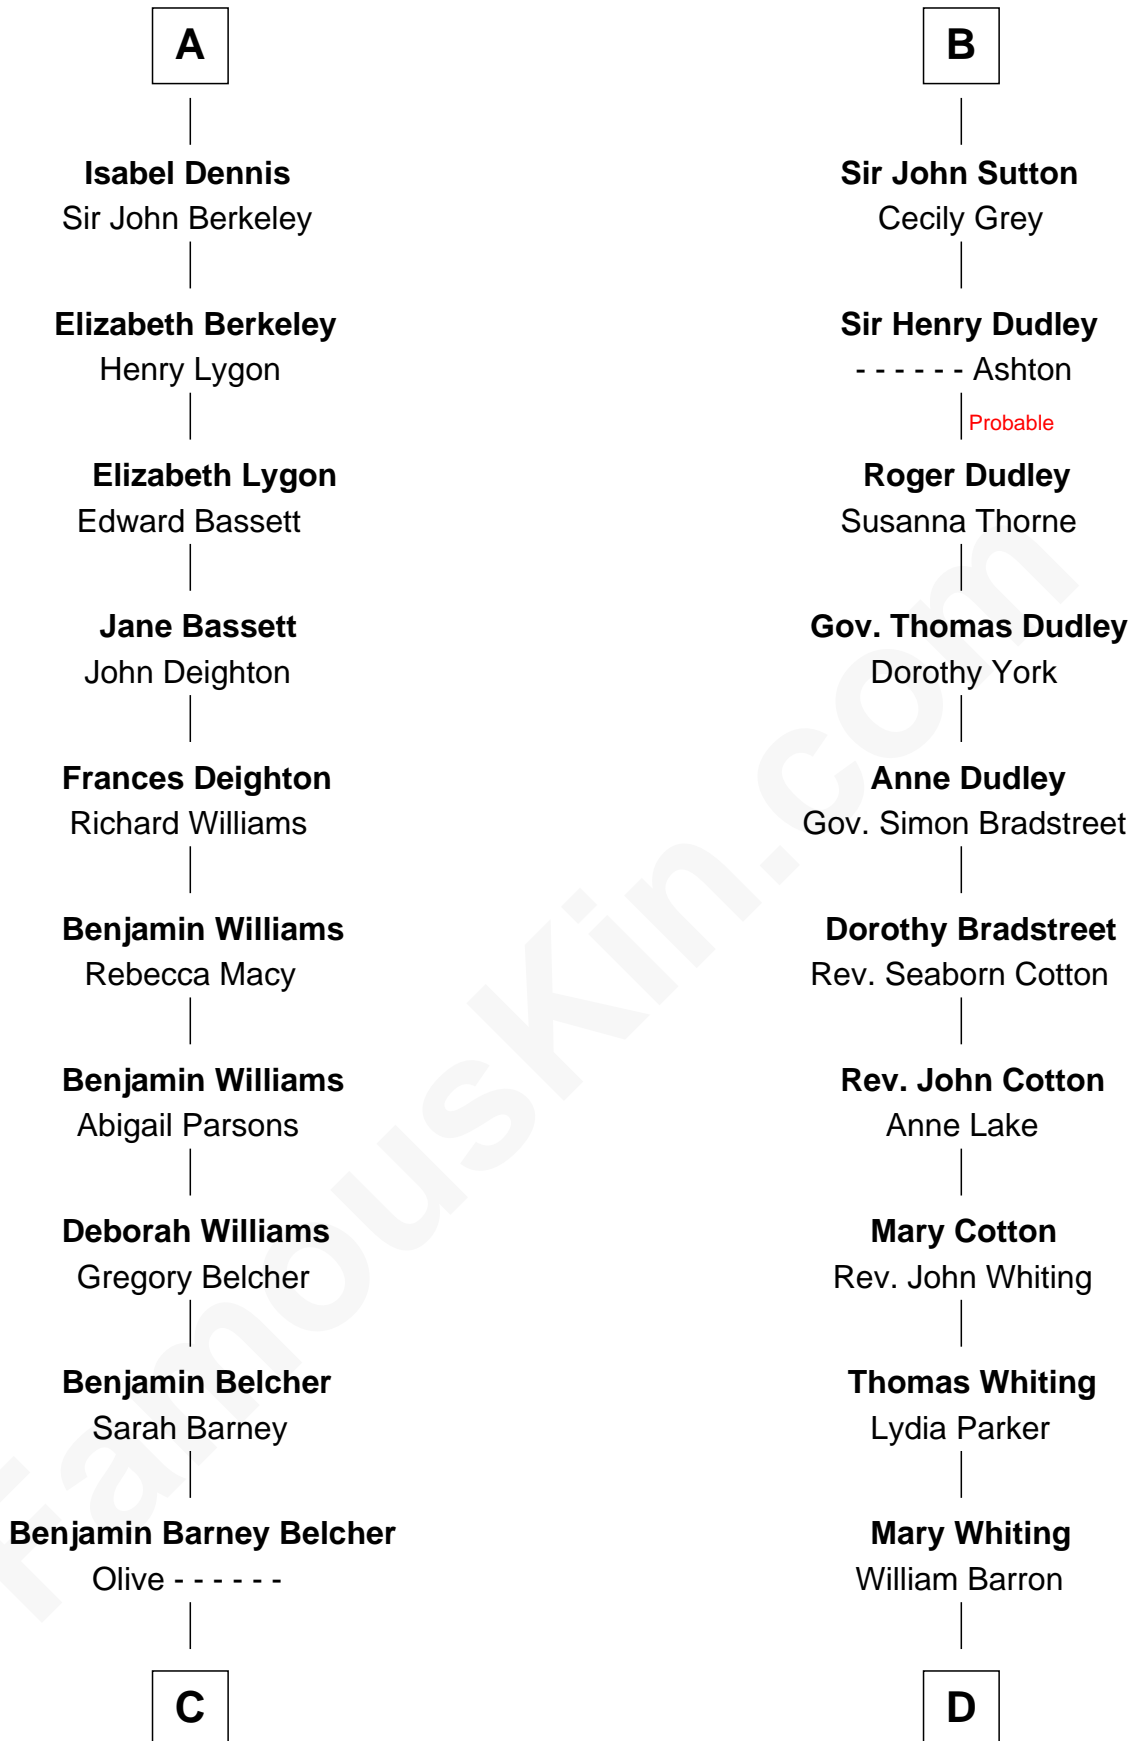

FamousKin.com

Relationship Chart of General Douglas MacArthur

U.S. Army - World War II

19th cousin 1 time removed of

James Sherman

27th U.S. Vice-President

Margaret of France
Edward I, King of England

C

Aurelia Belcher
Arthur MacArthur

Gen. Arthur MacArthur
Mary Pinckney Hardy

General Douglas MacArthur
U.S. Army - World War II

D

Mary Augusta Barron
Stalham Williams

Frances Lucretia Williams
Richard Winslow Sherman