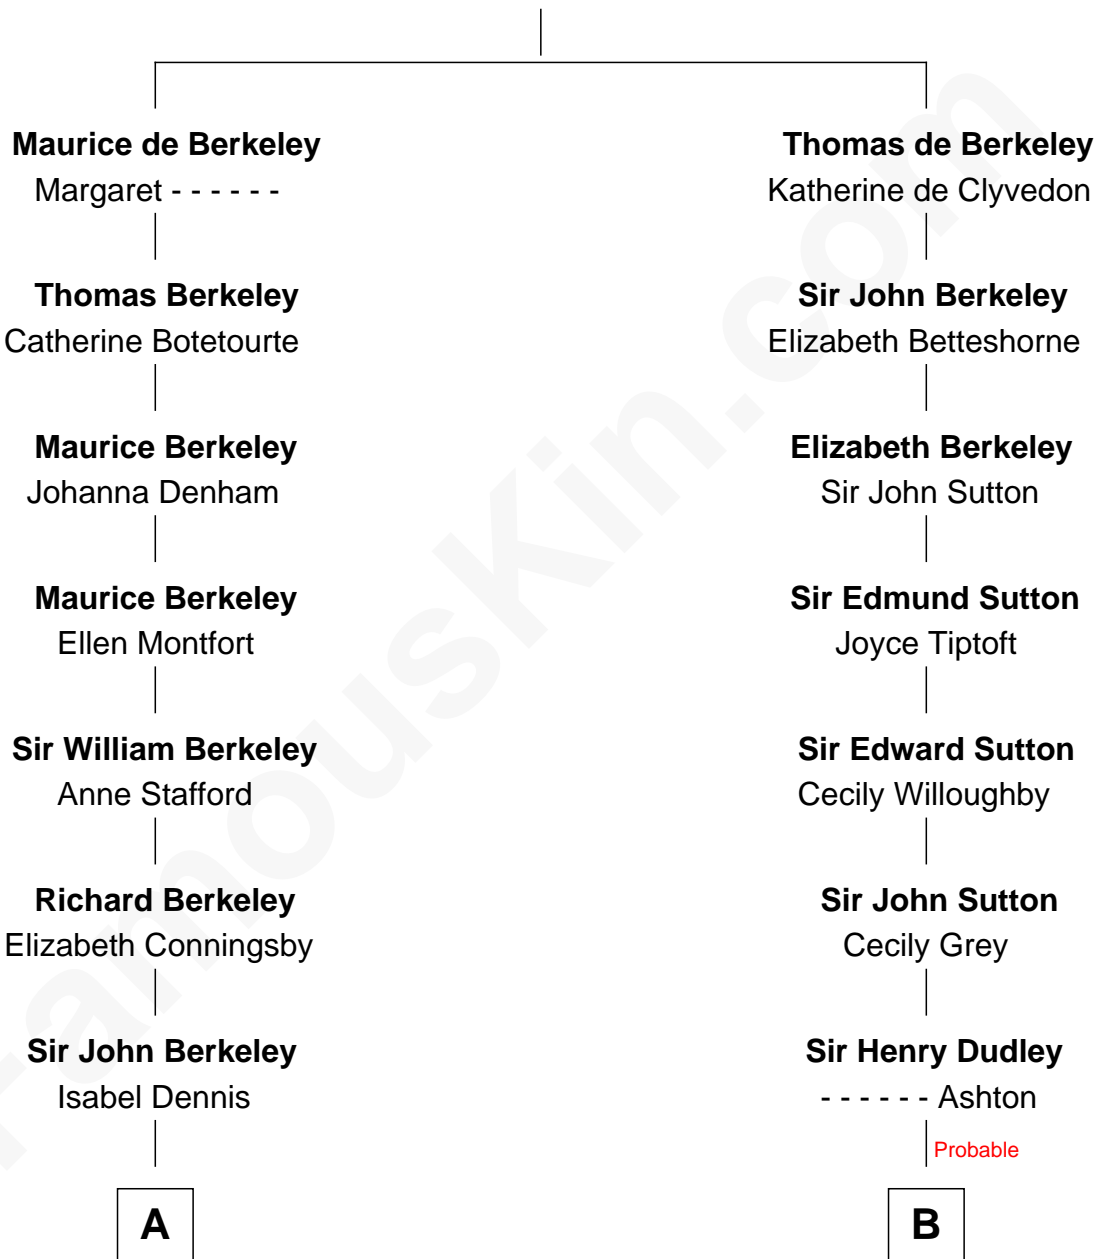

FamousKin.com

Relationship Chart of

General Douglas MacArthur

U.S. Army - World War II

18th cousin of

James Sherman

27th U.S. Vice-President

Sir Maurice de Berkeley

Eve la Zouche

C

Gen. Arthur MacArthur

Mary Pinckney Hardy

General Douglas MacArthur

U.S. Army - World War II

D

Mary Frances Sherman