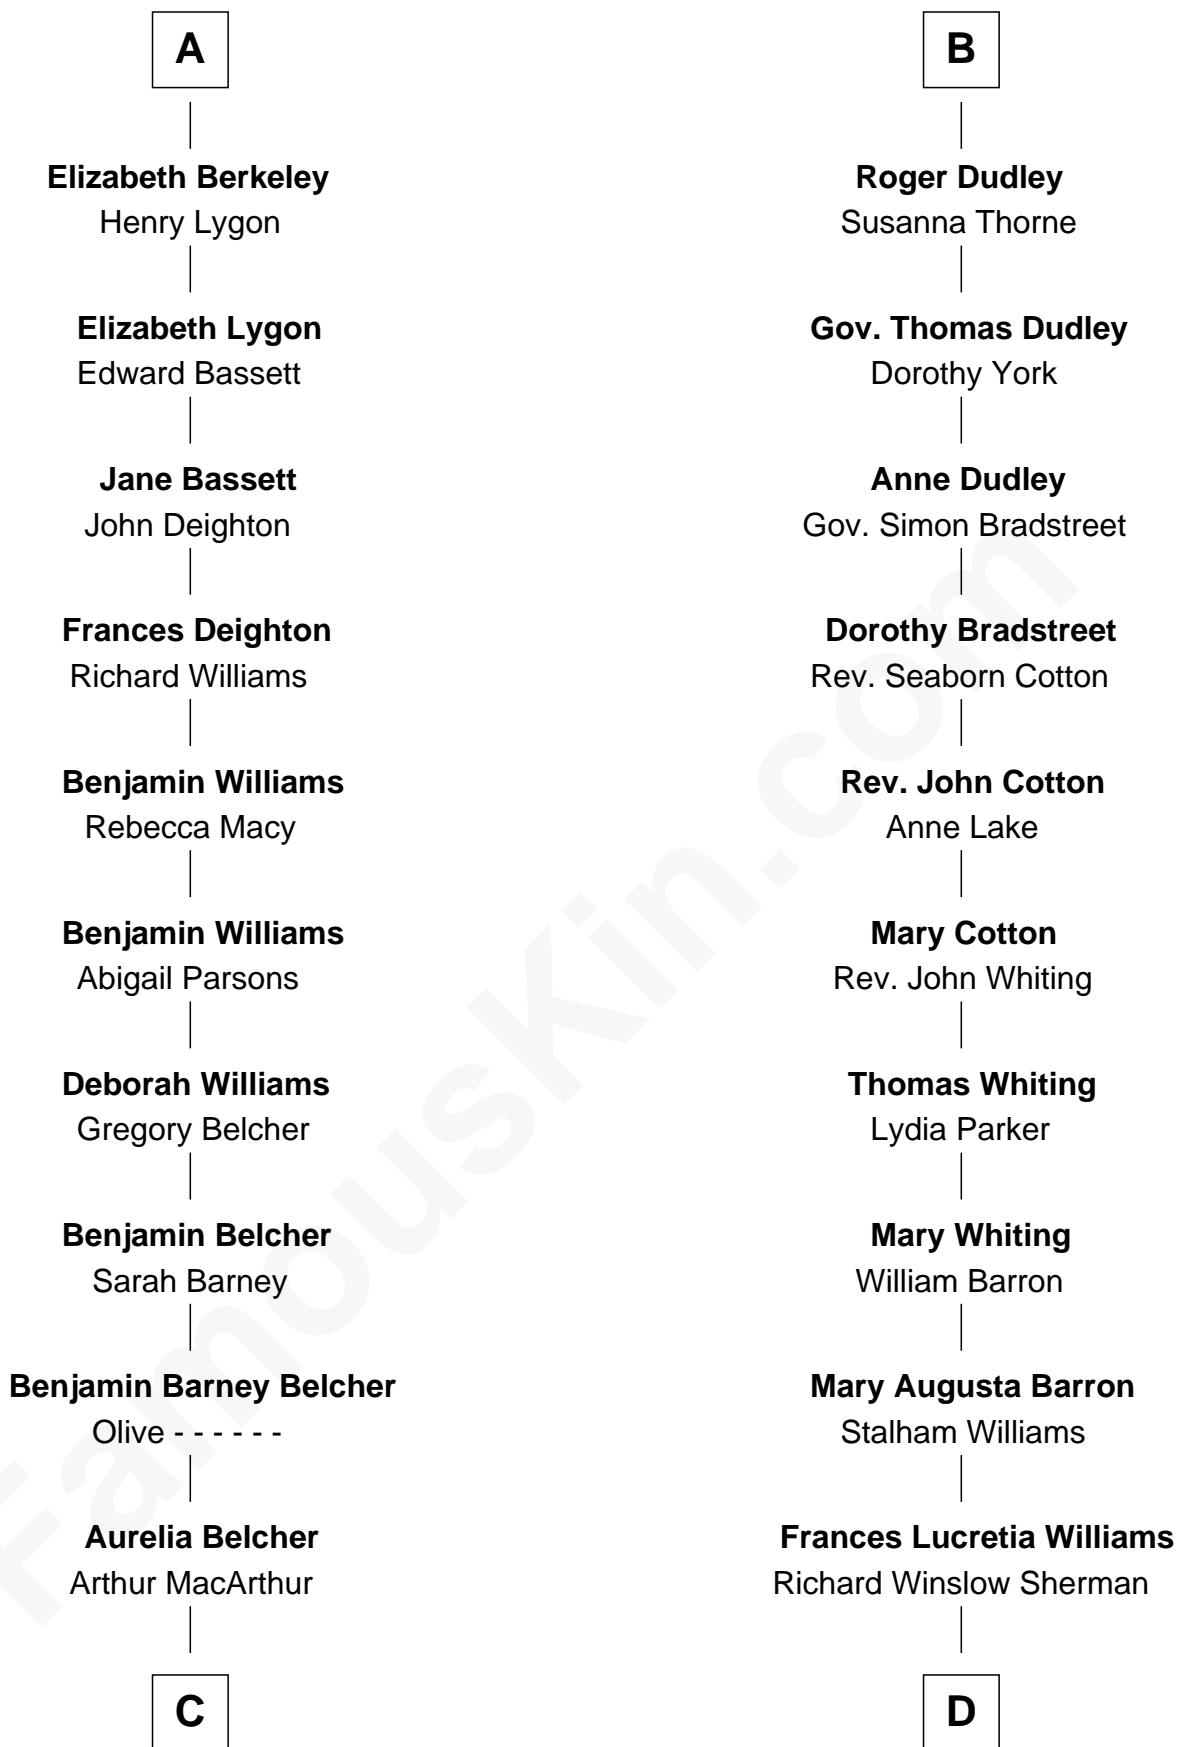

FamousKin.com

Relationship Chart of

General Douglas MacArthur

U.S. Army - World War II

18th cousin of

James Sherman

27th U.S. Vice-President

Sir Maurice de Berkeley

Eve la Zouche

C

Gen. Arthur MacArthur

Mary Pinckney Hardy

General Douglas MacArthur

U.S. Army - World War II

D

Mary Frances Sherman