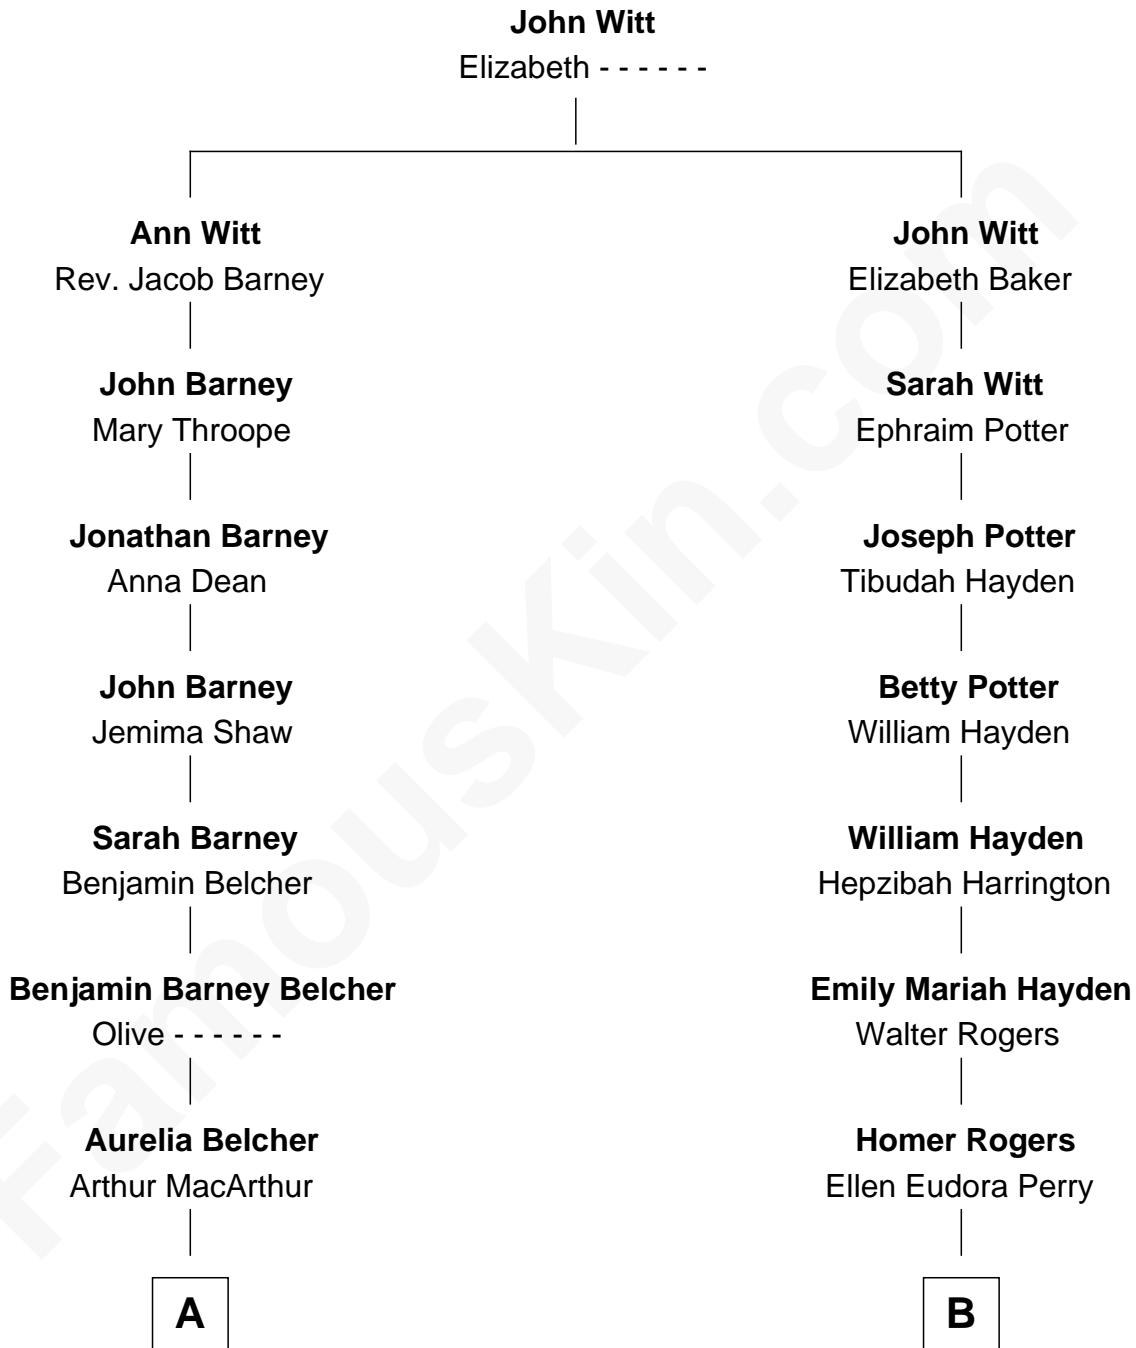

FamousKin.com
Relationship Chart of
General Douglas MacArthur
U.S. Army - World War II

8th cousin 2 times removed of
Seth MacFarlane
Actor, Animator, Writer and Producer

A

Gen. Arthur MacArthur

Mary Pinckney Hardy

General Douglas MacArthur

U.S. Army - World War II

B

Louis Rogers

Edith Emma Allen

Berta Rogers

Arthur W. Sager

Ann Perry Sager