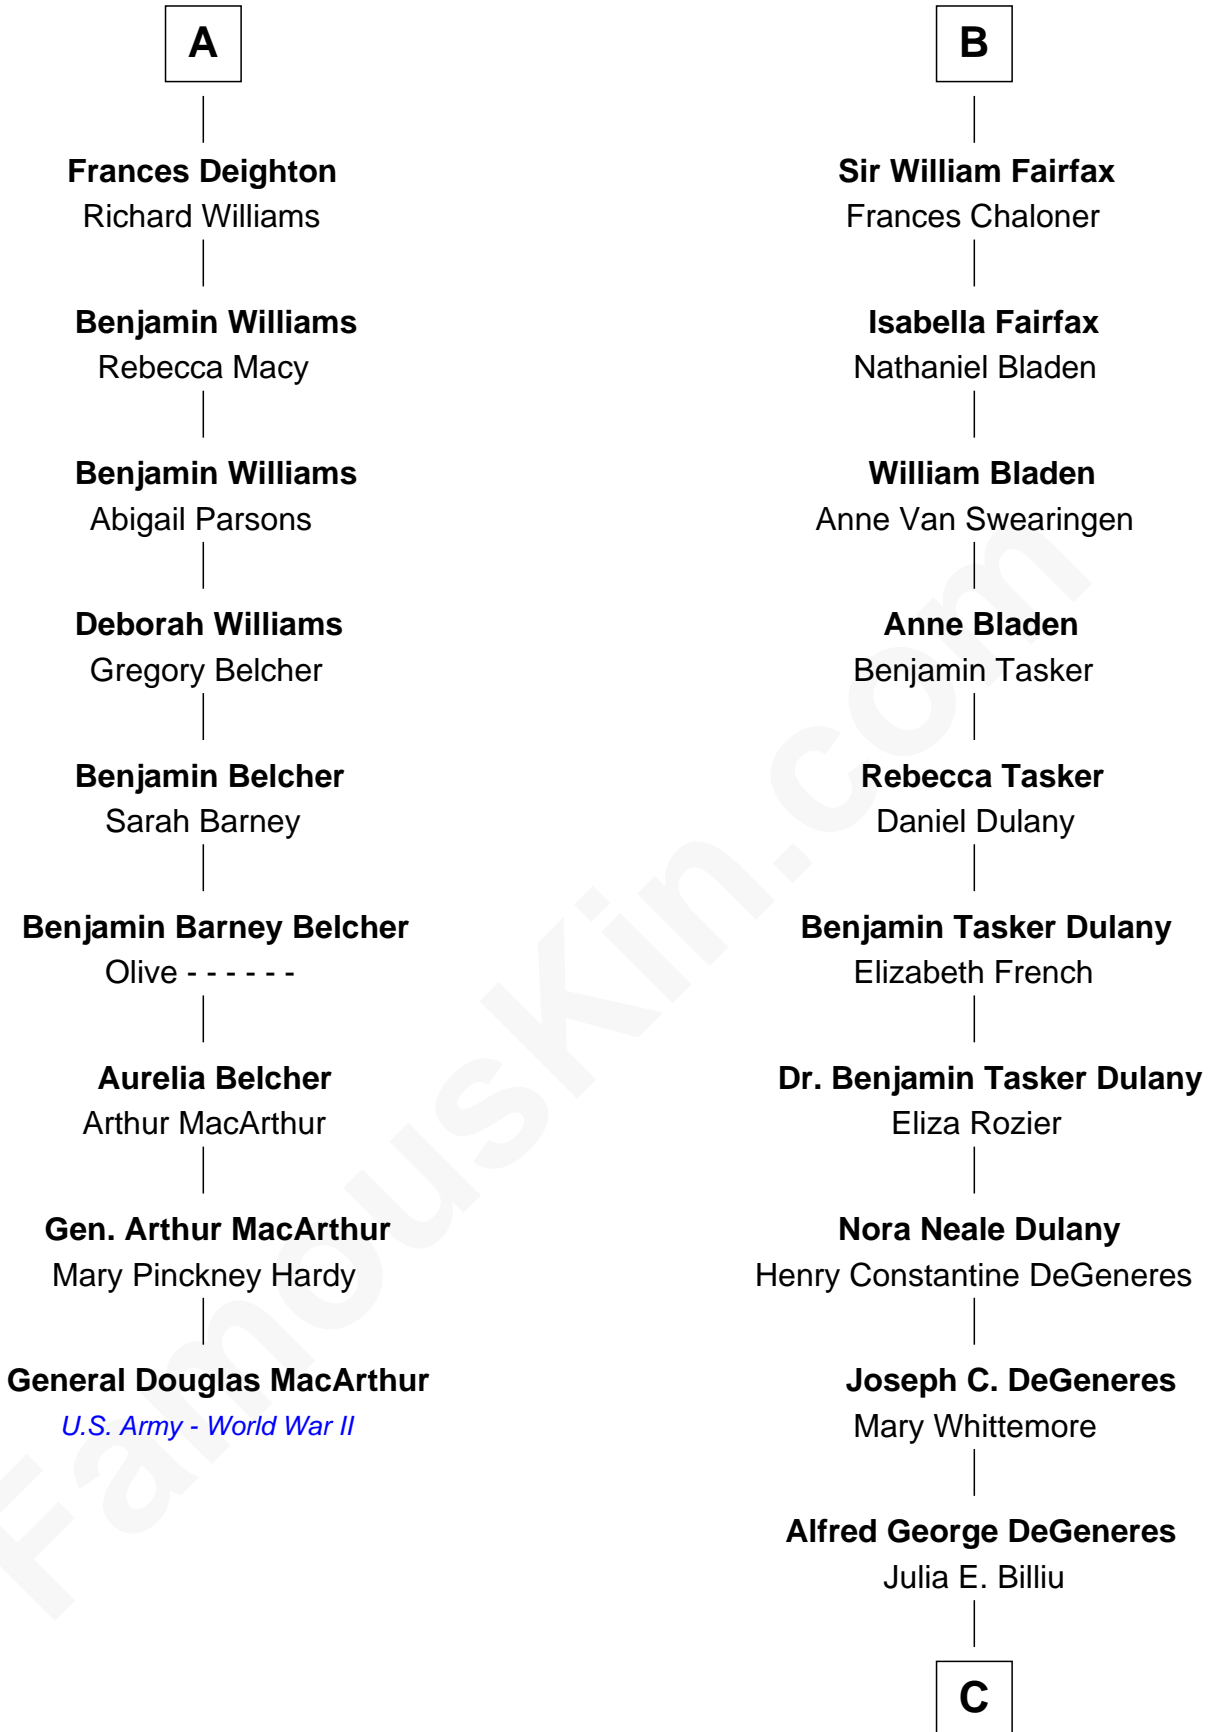

FamousKin.com
Relationship Chart of
General Douglas MacArthur
U.S. Army - World War II

15th cousin 4 times removed of

Ellen DeGeneres
Comedienne and TV Personality

Sir Thomas Mowbray
 Elizabeth Fitzalan

C

Elliot Everett DeGeneres

Ruth Elodie Martin

Elliot Everett DeGeneres

Betty Jane Pfeffer

Ellen DeGeneres

Comedienne and TV Personality

FamousKin.com