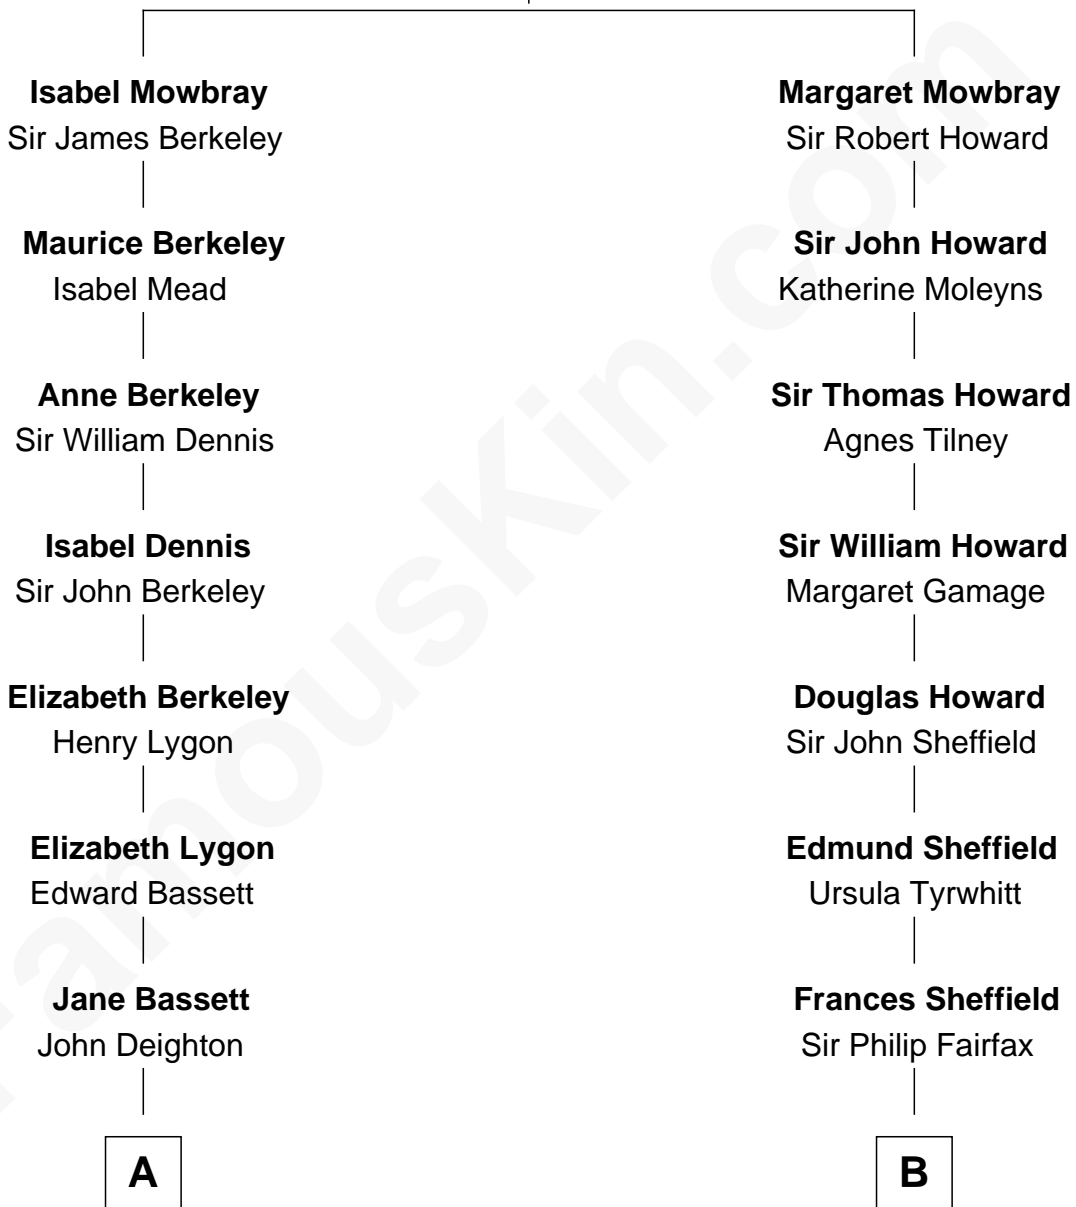

FamousKin.com
Relationship Chart of
General Douglas MacArthur
U.S. Army - World War II

15th cousin 4 times removed of

Ellen DeGeneres
Comedienne and TV Personality

Sir Thomas Mowbray
 Elizabeth Fitzalan

C

Elliot Everett DeGeneres

Ruth Elodie Martin

Elliot Everett DeGeneres

Betty Jane Pfeffer

Ellen DeGeneres

Comedienne and TV Personality

FamousKin.com