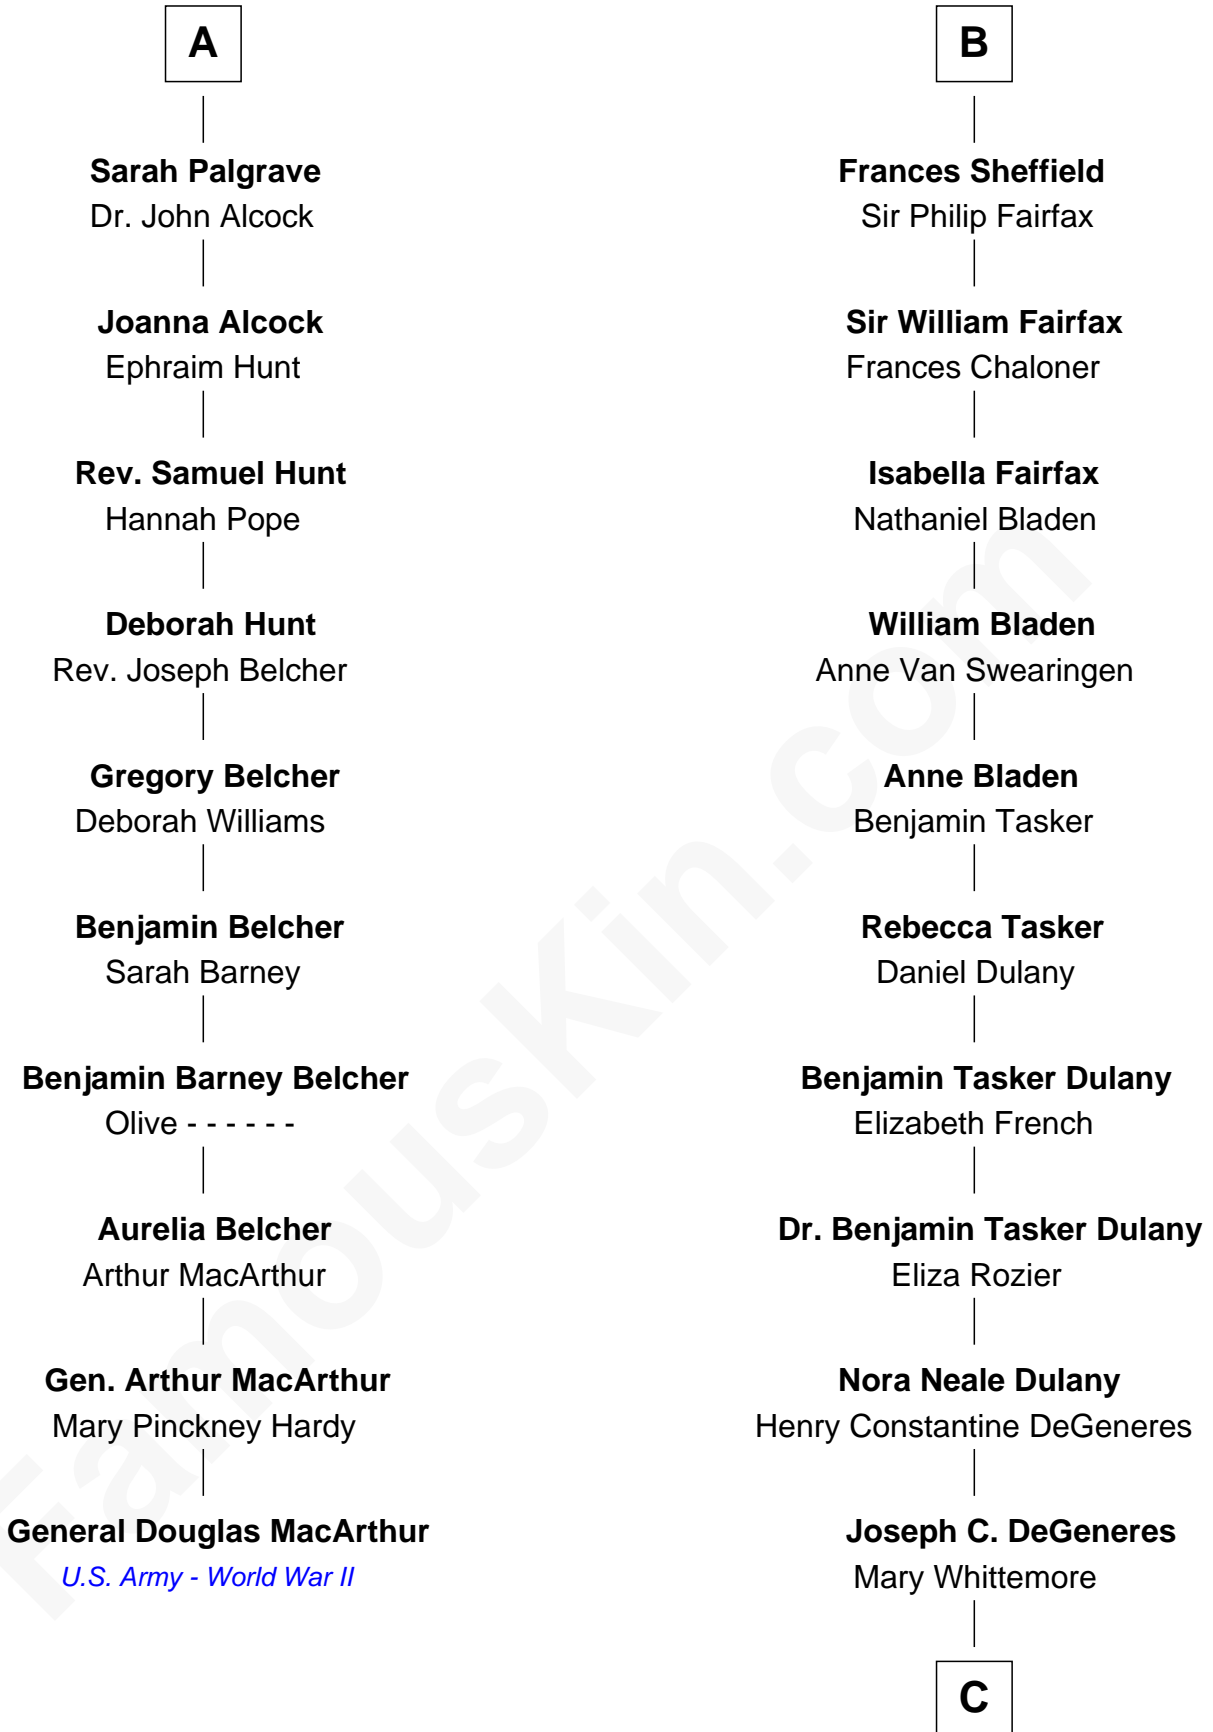

**FamousKin.com**  
**Relationship Chart of**  
**General Douglas MacArthur**  
*U.S. Army - World War II*

**16th cousin 4 times removed of**  
**Ellen DeGeneres**  
*Comedienne and TV Personality*

C

Alfred George DeGeneres

Julia E. Billiu

Elliot Everett DeGeneres

Ruth Elodie Martin

Elliot Everett DeGeneres

Betty Jane Pfeffer

Ellen DeGeneres

*Comedienne and TV Personality*