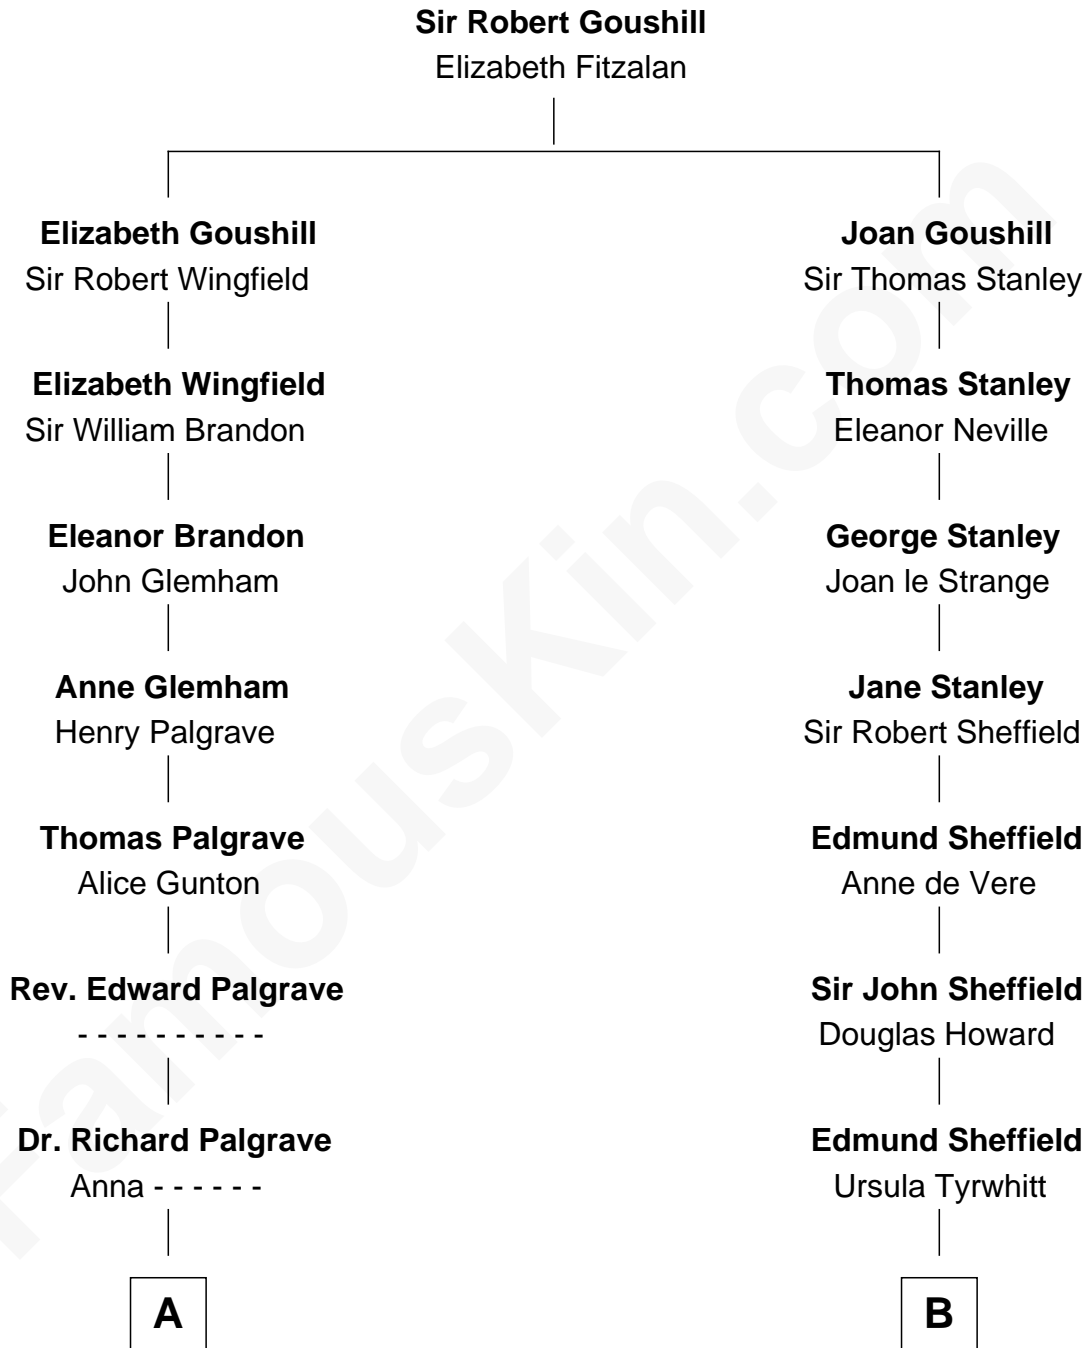

**FamousKin.com**  
**Relationship Chart of**  
**General Douglas MacArthur**  
*U.S. Army - World War II*

**16th cousin 4 times removed of**  
**Ellen DeGeneres**  
*Comedienne and TV Personality*

C

Alfred George DeGeneres