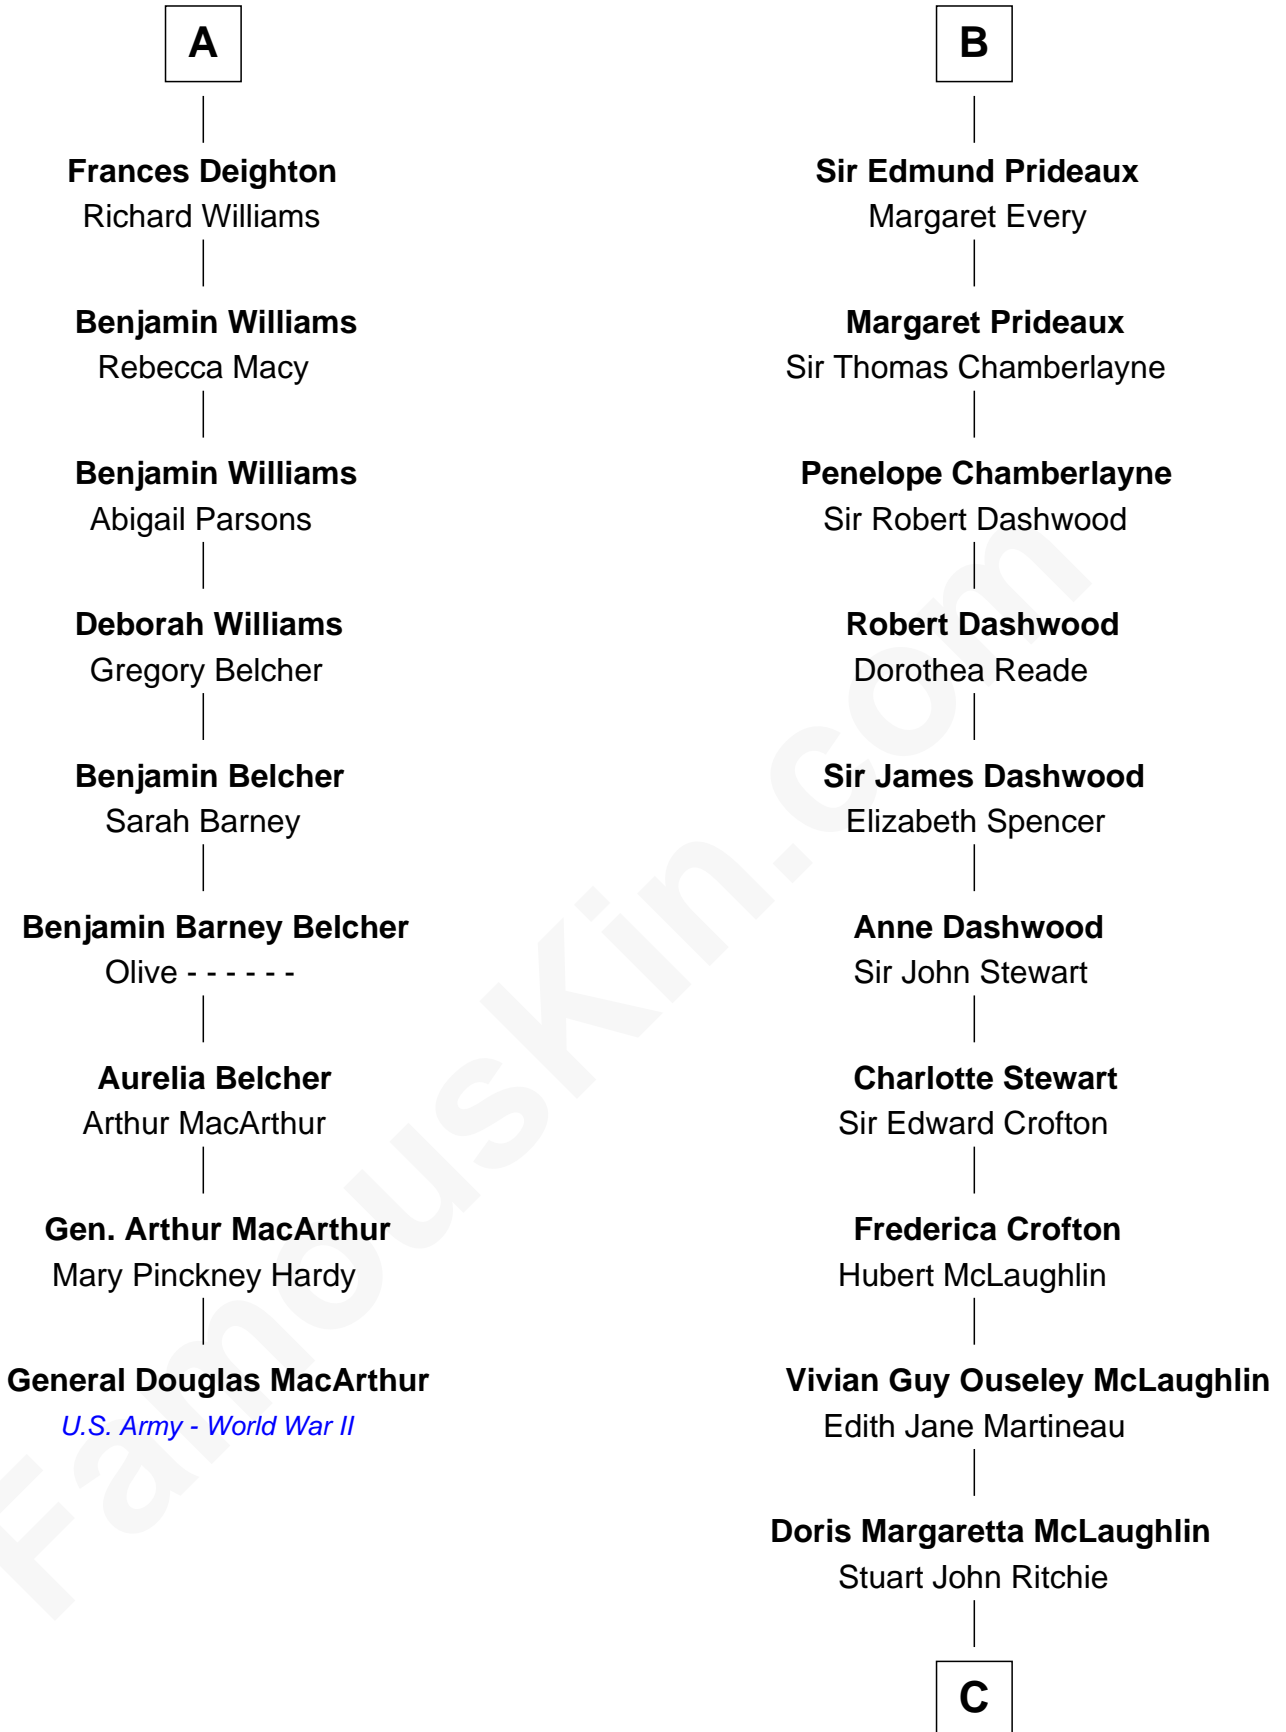

FamousKin.com
Relationship Chart of
General Douglas MacArthur
U.S. Army - World War II

15th cousin 3 times removed of

Guy Ritchie
British Filmmaker

Sir Thomas Mowbray
 Elizabeth Fitzalan

C

John Vivian Ritchie
Amber Mary Parkinson