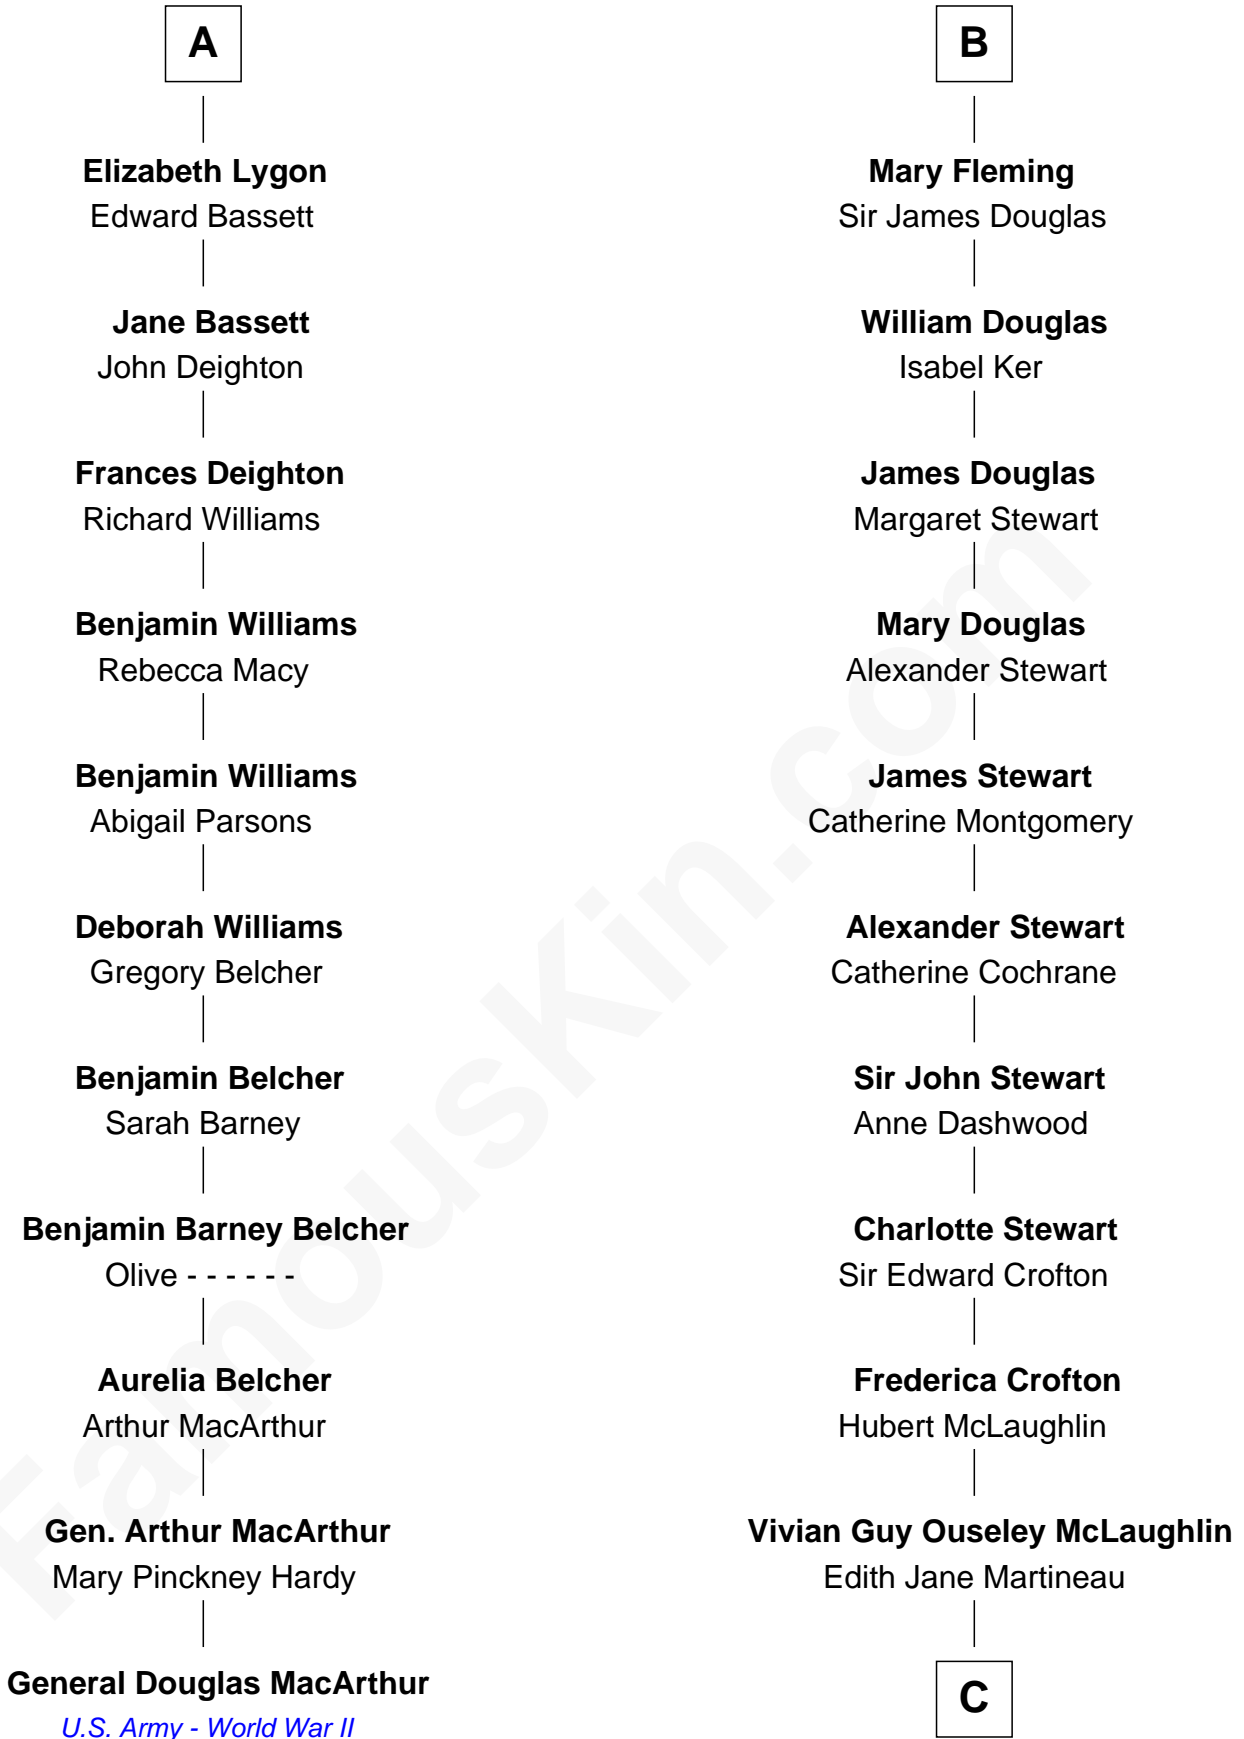

**FamousKin.com**  
**Relationship Chart of**  
**General Douglas MacArthur**  
*U.S. Army - World War II*

17th cousin 2 times removed of

**Guy Ritchie**  
*British Filmmaker*

C

**Doris Margaretta McLaughlin**

Stuart John Ritchie

**John Vivian Ritchie**

Amber Mary Parkinson

**Guy Ritchie**

*British Filmmaker*

FamousKin.com